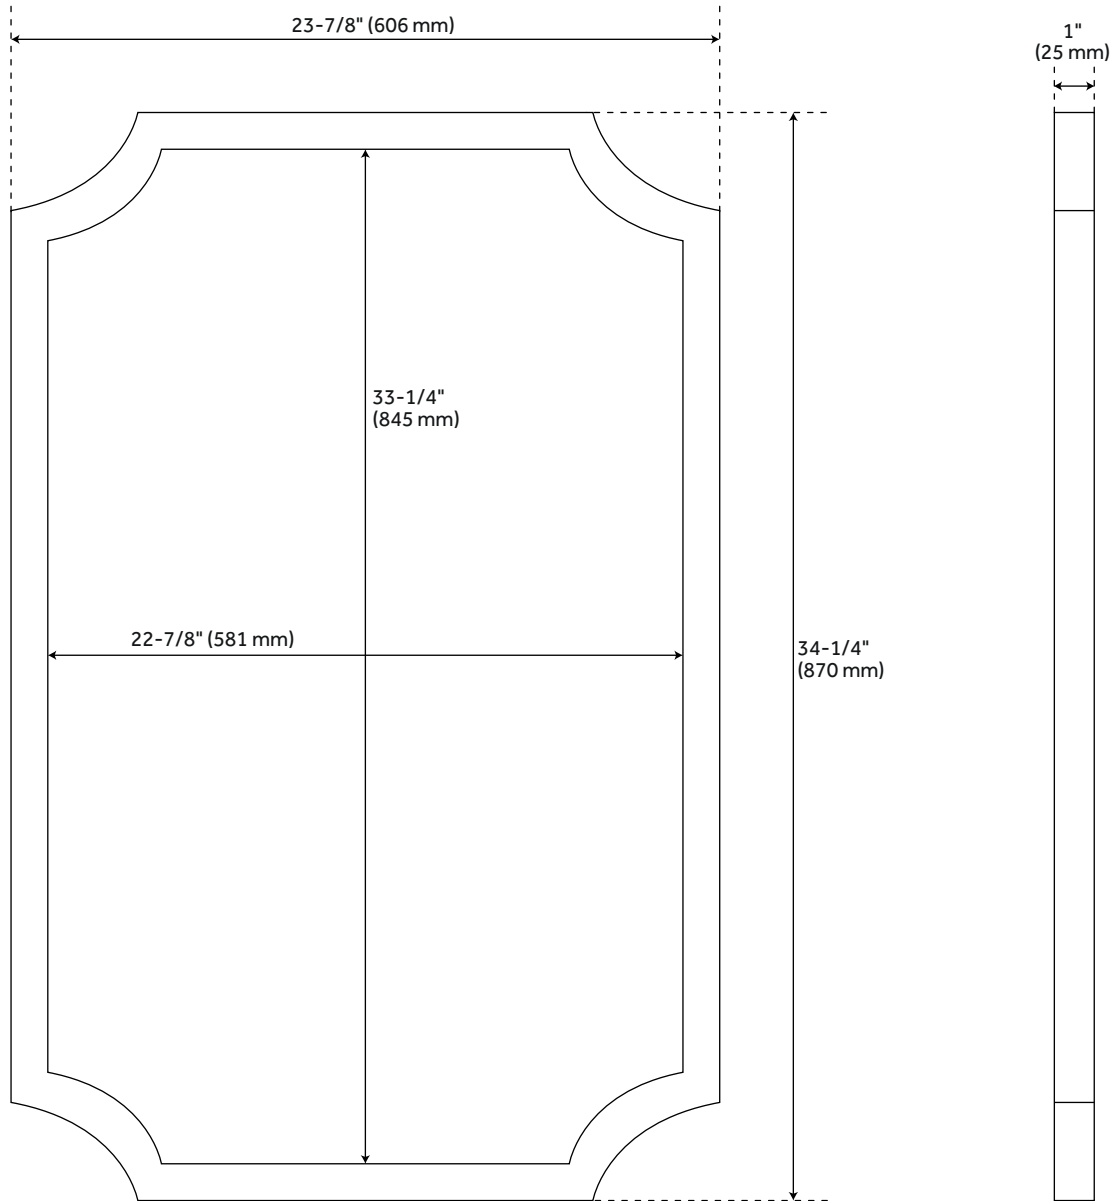

ULRIC DECORATIVE VANITY MIRROR

SKU: 946429

Code: SH442682, SH442683, SH442684, SH442707

FEATURES

Features: Framed
Design: Modern
Material: Iron
Width: 23-7/8"
Height: 34-1/4"
Depth: 1"
Mounting Hardware Included: Yes
Assembly Required: No
Mirror Shape: Rectangle
Mirror Only Width: 22-7/8"
Mirror Only Height: 33-1/4"

REVISED 3/30/2023

ULRIC DECORATIVE VANITY MIRROR

SKU: 946429

Code: SH442682, SH442683, SH442684, SH442707

ADDITIONAL FEATURES

- All dimensions are ($\pm 1/2$ ").

REVISED 3/30/2023

ULRIC DECORATIVE VANITY MIRROR

SKU: 946429

All dimensions and specifications are nominal and may vary. Use actual products for accuracy in critical situations.