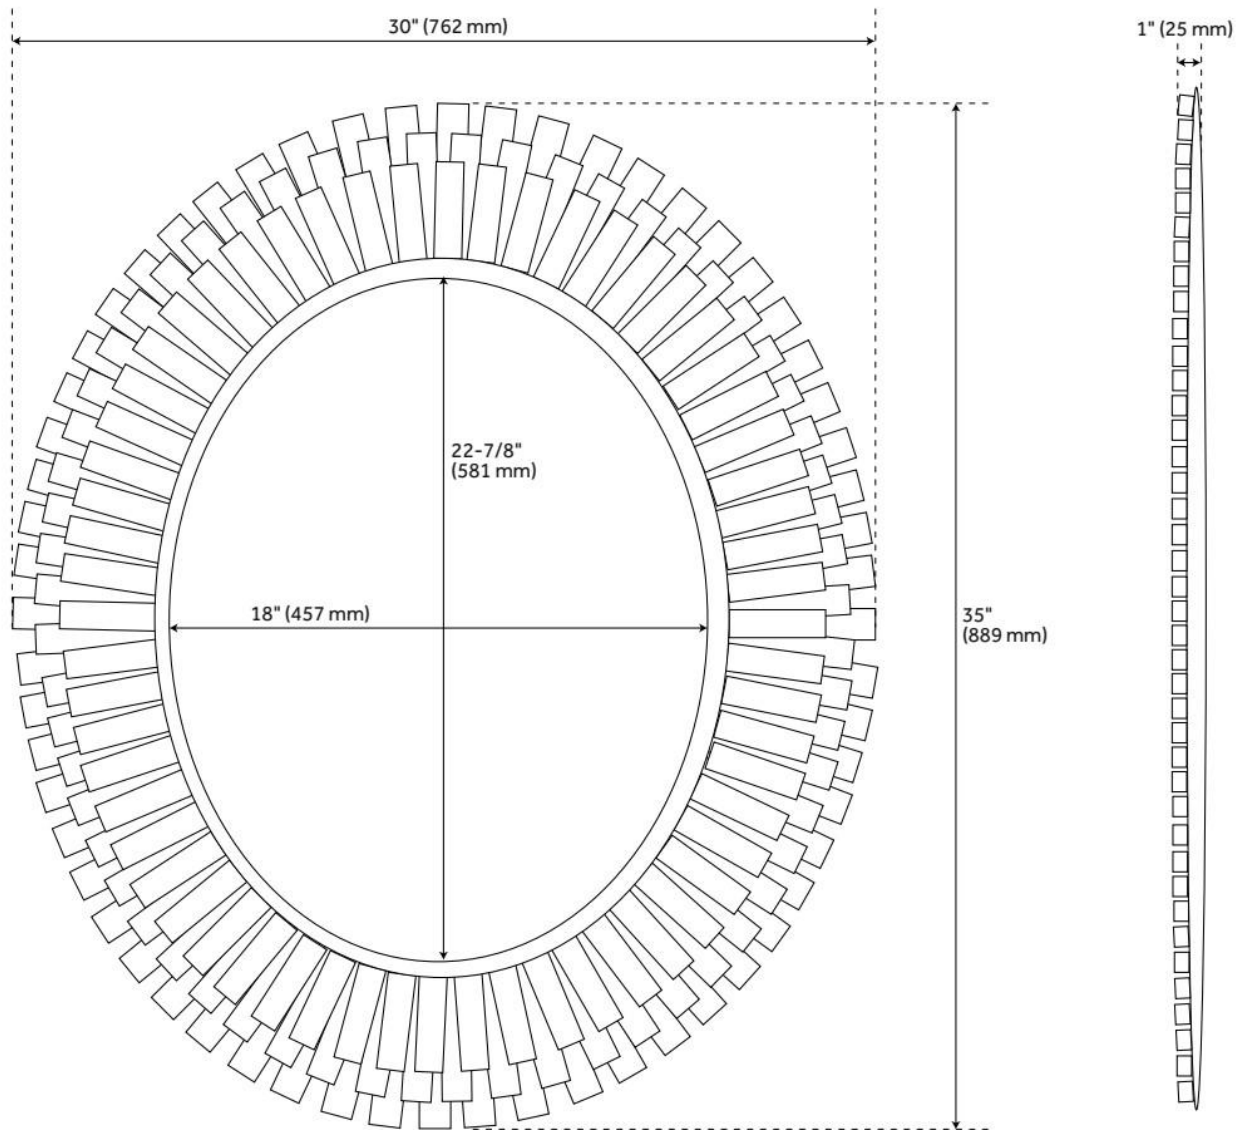

RUBIDOUX DECORATIVE VANITY MIRROR

SKU: 946435

Code: SH442698, SH442699

REVISED 8/22/2024