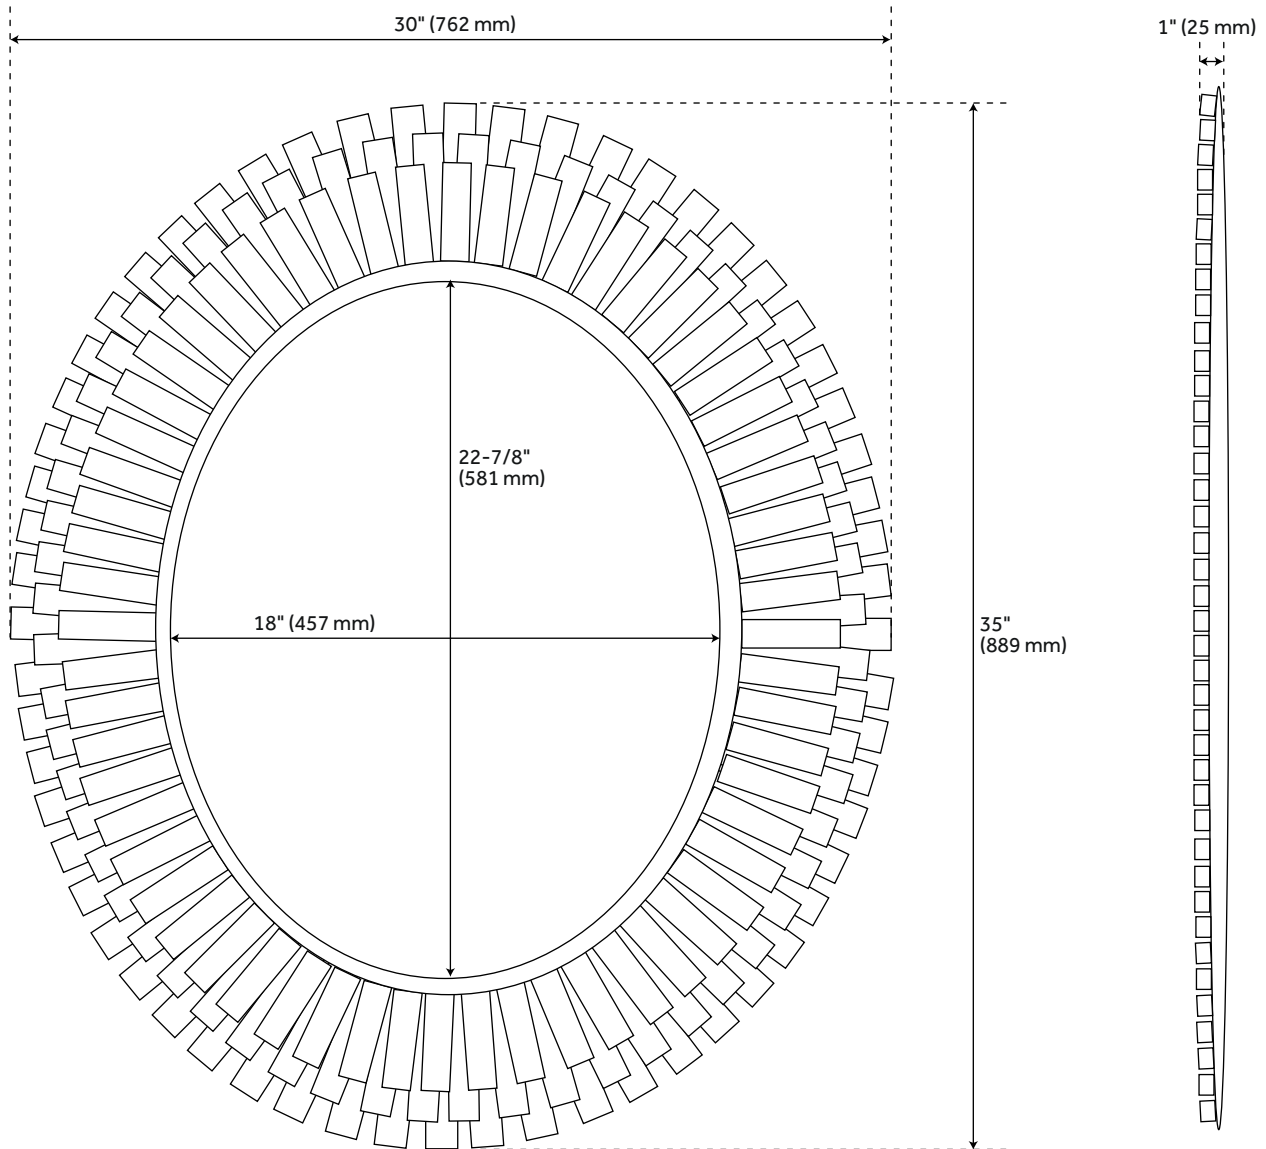

RUBIDOUX DECORATIVE VANITY MIRROR

SKU: 946435

Code: SH442698, SH442699

FEATURES

Features: Framed

Design: Glam

Material: Iron

Width: 30"

Height: 35"

Depth: 1"

Mounting Hardware Included: Yes

Assembly Required: No

Mirror Shape: Oval

Mirror Only Width: 18"

Mirror Only Height: 22-7/8"

REVISED 3/30/2023

RUBIDOUX DECORATIVE VANITY MIRROR

SKU: 946435

Code: SH442698, SH442699

ADDITIONAL FEATURES

- All dimensions are ($\pm 1/2$ ").

REVISED 3/30/2023

RUBIDOUX DECORATIVE VANITY MIRROR

SKU: 946435

All dimensions and specifications are nominal and may vary. Use actual products for accuracy in critical situations.