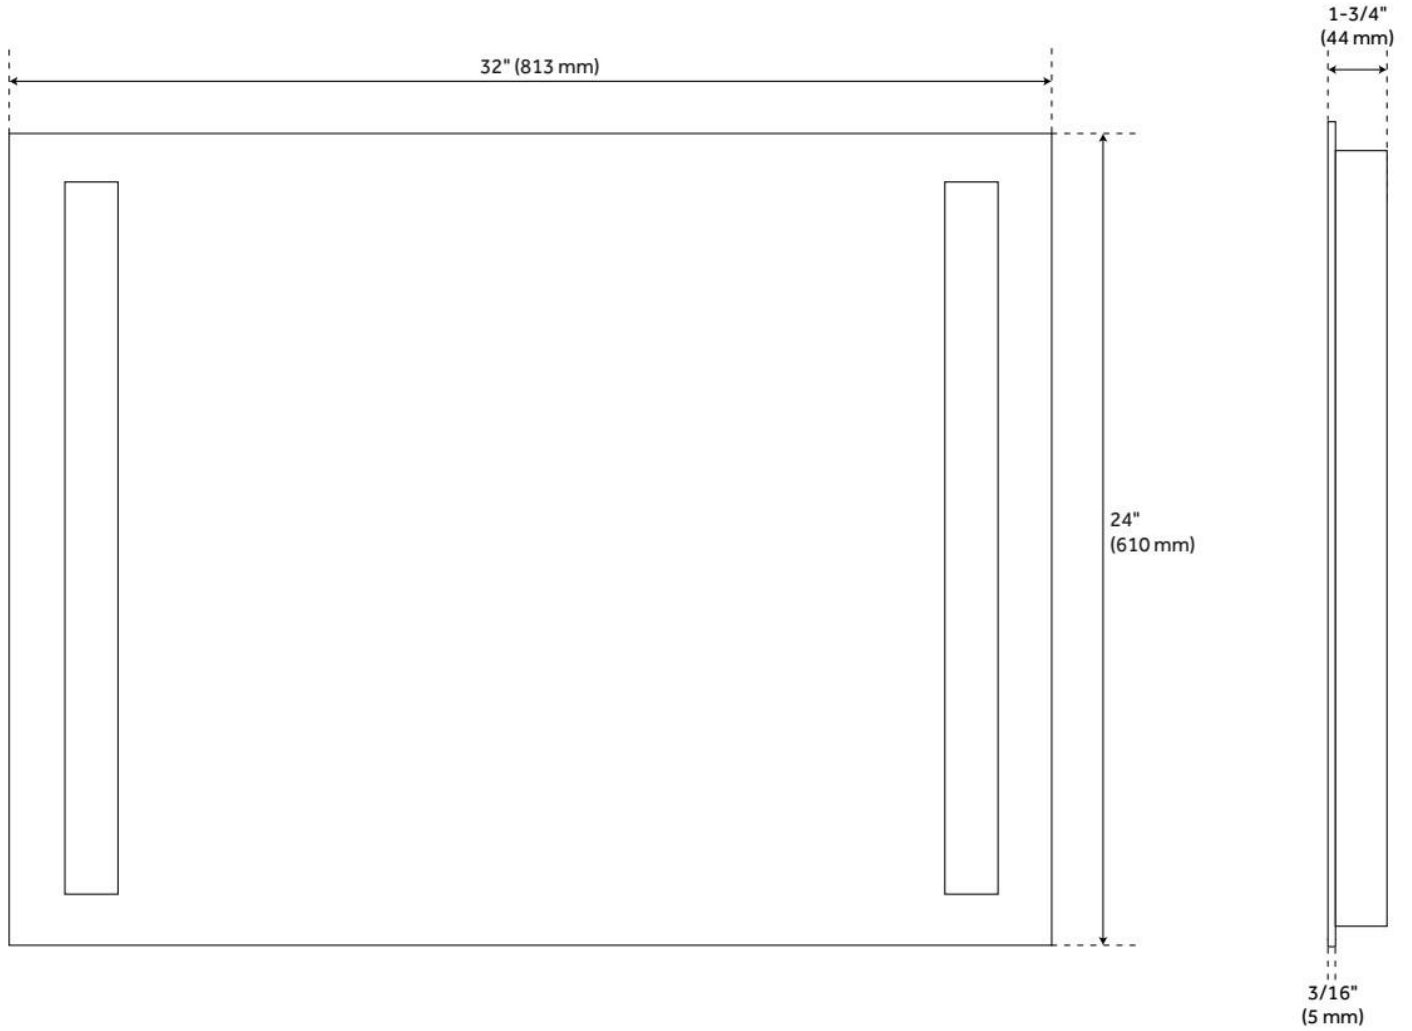

ADDITIONAL FEATURES

- 20" mirror overall dimensions: 20" W x 27-1/2" H x 1-3/4" D and has 18" vertical mounting centers.
- 32" mirror overall dimensions: 32" W x 24" H x 1-3/4" D and has 30" horizontal mounting centers.
- Utilizes a 4 mm copper-free silver mirror for a high-quality image effect that is clear, smooth, and true.
- Mirror is supported by an aluminum frame for lightweight durability.
- Light activation switch type options include a touch sensor or motion sensor to activate and adjust color temperature of lights. Please note: motion sensor is mounted on the side, near the bottom of the mirror.
- Motion sensor uses infrared technology to activate and adjust color temperature of the lights.
- Designed to work in conjunction with the bathroom's main light source.

REVISED 8/23/2024

CURIE LIGHTED MIRROR WITH TUNABLE LED

SKU: 946559

Code: SH442980, SH442982, SH442981, SH442983

REVISED 8/23/2024

CURIE LIGHTED MIRROR WITH TUNABLE LED

SKU: 946559

Code: SH442980, SH442982, SH442981, SH442983