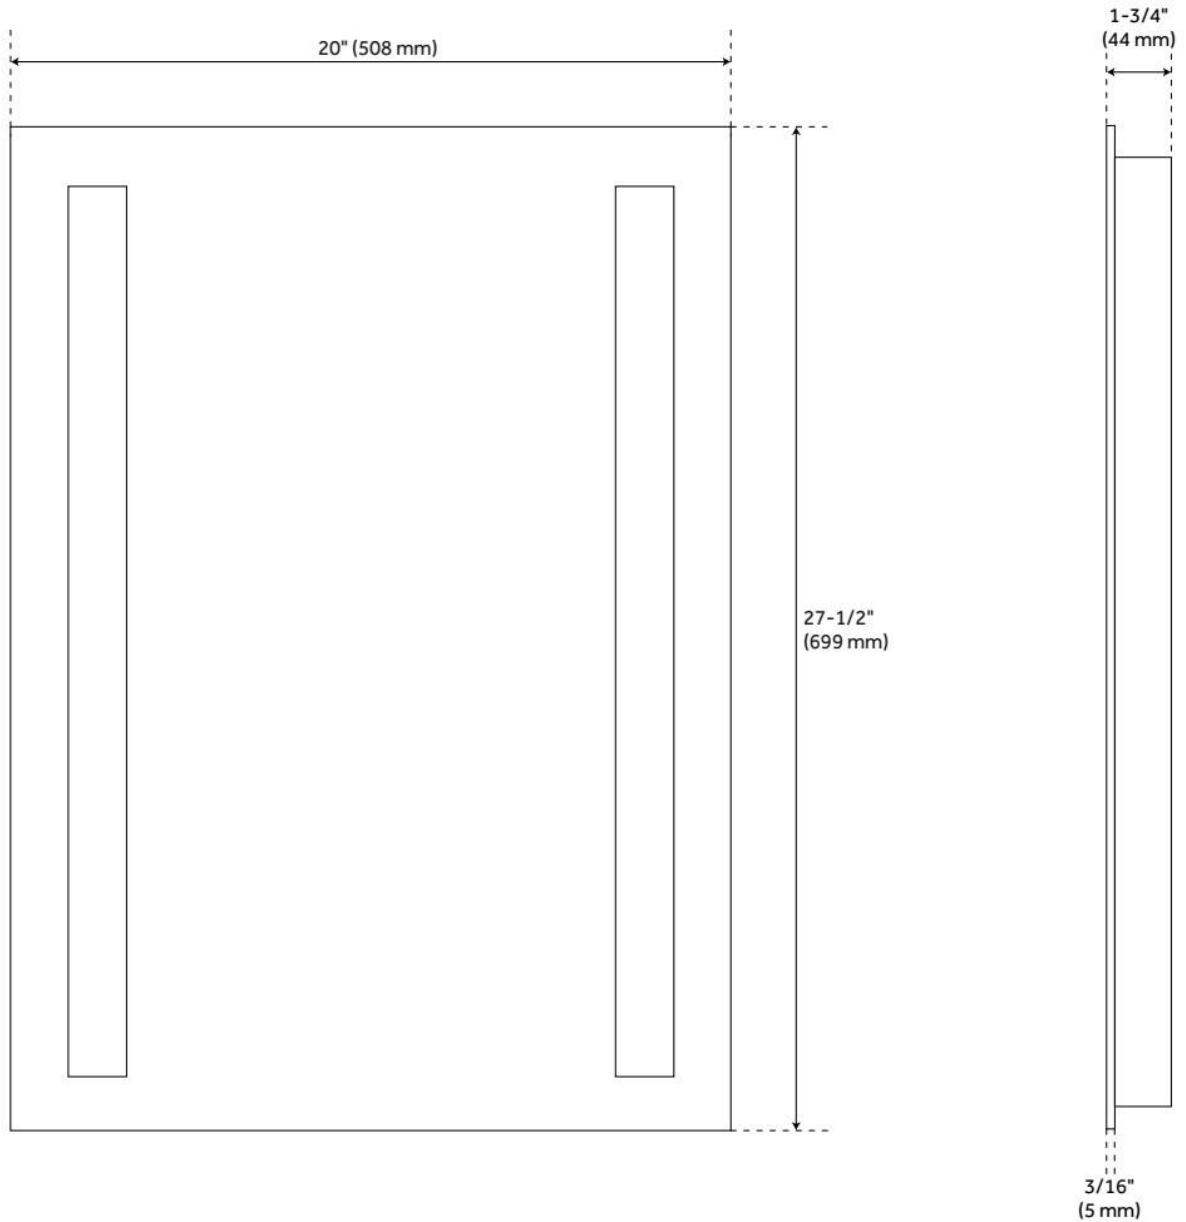

CURIE LIGHTED MIRROR WITH TUNABLE LED

SKU: 946559

Code: SH442980, SH442982, SH442981, SH442983

FEATURES

Material: Aluminum

On/Off Switch: No

LISTED ID: SH66220024IS, SH66232024IS, SH66220024TS, SH66232024TS

ADDITIONAL FEATURES

- 20" mirror overall dimensions: 20" W x 27-1/2" H x 1-3/4" D and has 18" vertical mounting centers.
- 32" mirror overall dimensions: 32" W x 24" H x 1-3/4" D and has 30" horizontal mounting centers.
- Utilizes a 4 mm copper-free silver mirror for a high-quality image effect that is clear, smooth, and true.
- Mirror is supported by an aluminum frame for lightweight durability.
- Light activation switch type options include a touch sensor or motion sensor to activate and adjust color temperature of lights. Please note: motion sensor is mounted on the side, near the bottom of the mirror.
- Motion sensor uses infrared technology to activate and adjust color temperature of the lights.
- Designed to work in conjunction with the bathroom's main light source.

REVISED 8/23/2024

CURIE LIGHTED MIRROR WITH TUNABLE LED

SKU: 946559

Code: SH442980, SH442982, SH442981, SH442983

REVISED 8/23/2024

CURIE LIGHTED MIRROR WITH TUNABLE LED

SKU: 946559

Code: SH442980, SH442982, SH442981, SH442983