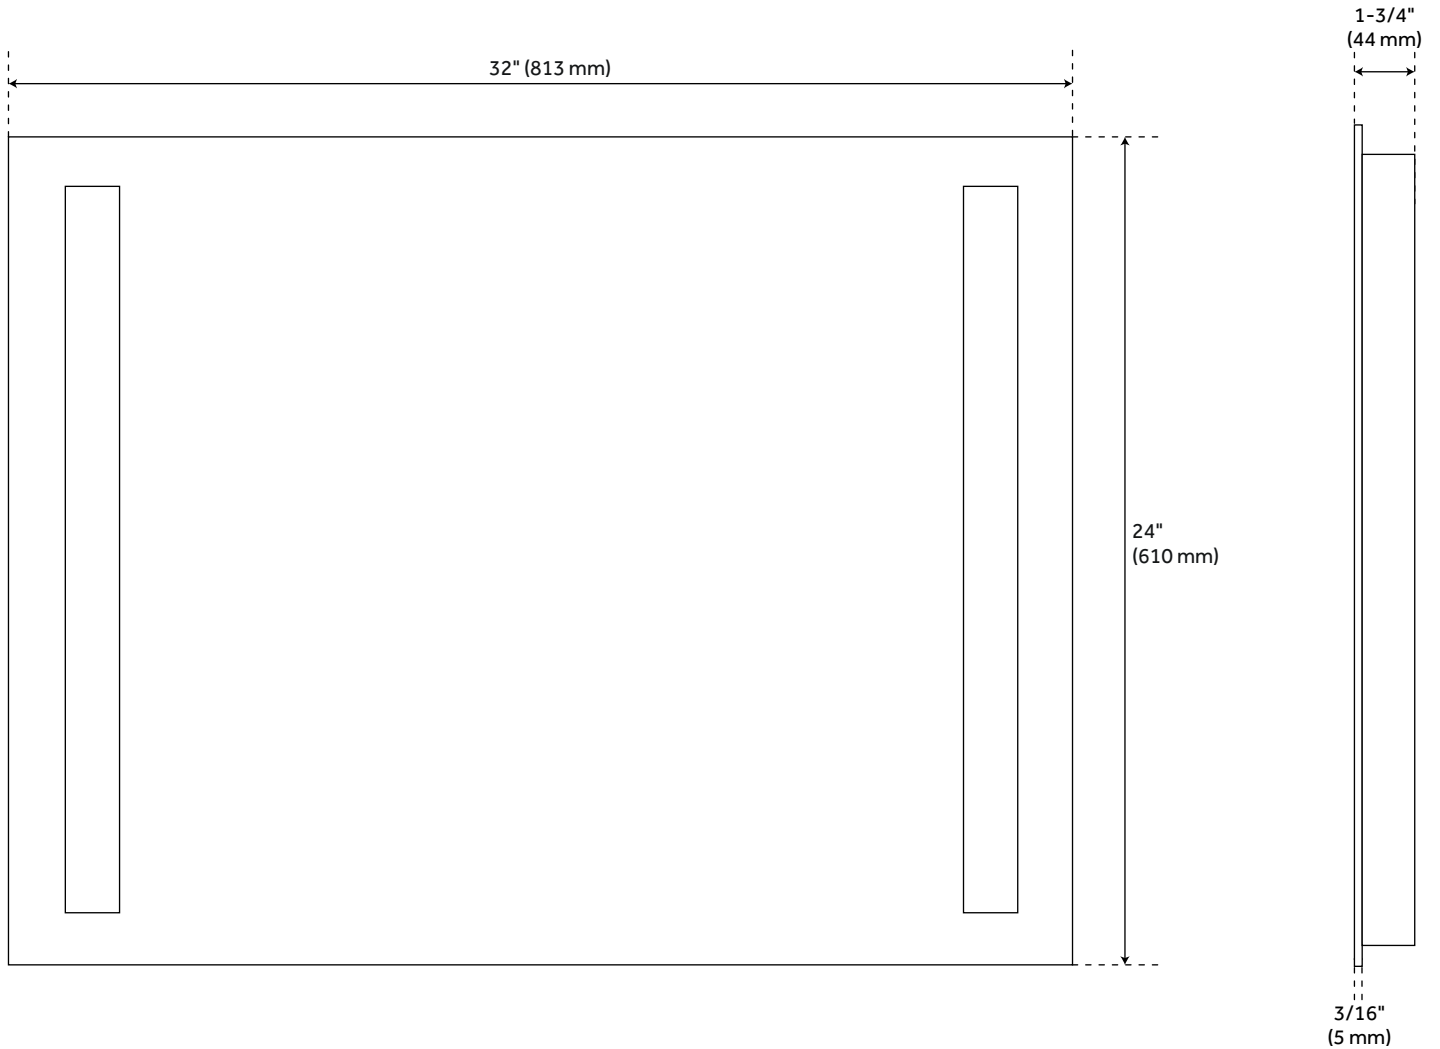

32" CURIE LIGHTED MIRROR WITH TUNABLE LED

SKU: 946559

All dimensions and specifications are nominal and may vary. Use actual products for accuracy in critical situations.