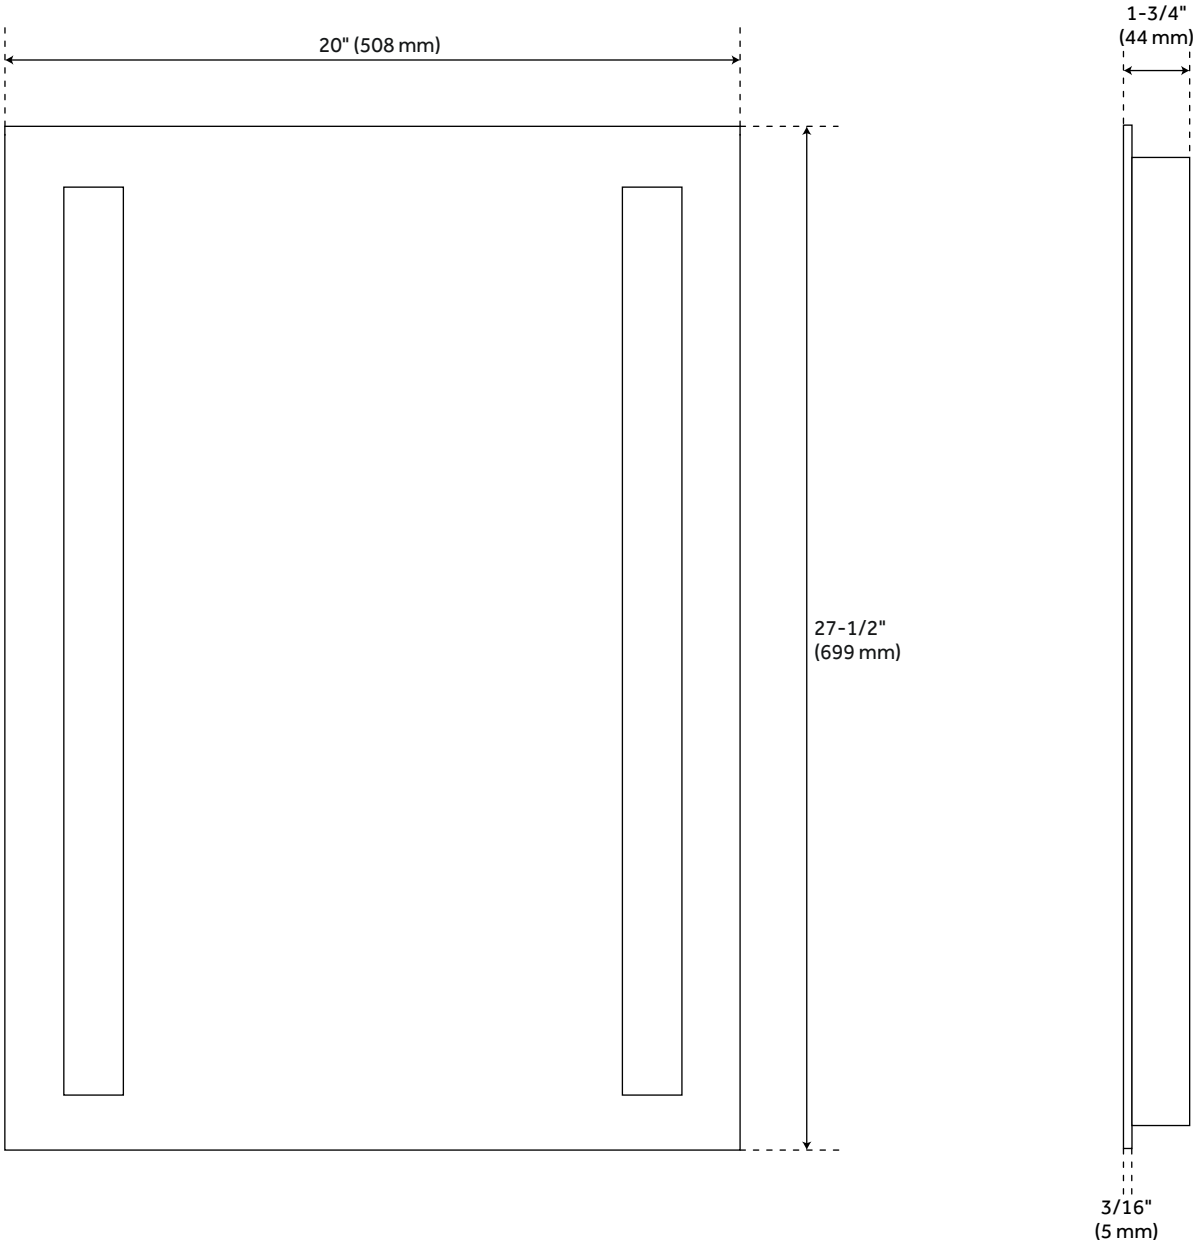

CURIE LIGHTED MIRROR WITH TUNABLE LED

SKU: 946559

Code: SH442980, SH442981, SH442982, SH442983

FEATURES

Features: Lighted

Design: Modern

Material: Aluminum

Depth: 1-7/8"

Mounting Hardware Included: Yes

Assembly Required: No

Mirror Shape: Rectangle

REVISED 4/3/2023

CURIE LIGHTED MIRROR WITH TUNABLE LED

SKU: 946559

Code: SH442980, SH442981, SH442982, SH442983

ADDITIONAL FEATURES

- 20" mirror overall dimensions: 20" W x 27-1/2" H x 1-3/4" D and has 18" vertical mounting centers.
- 32" mirror overall dimensions: 32" W x 24" H x 1-3/4" D and has 30" horizontal mounting centers.
- Utilizes a 4 mm copper-free silver mirror for a high-quality image effect that is clear, smooth, and true.
- Mirror is supported by an aluminum frame for lightweight durability.
- Light activation switch type options include a touch sensor or motion sensor to activate and adjust color temperature of lights. Please note: motion sensor is mounted on the side, near the bottom of the mirror.
- Motion sensor uses infrared technology to activate and adjust color temperature of the lights.
- Designed to work in conjunction with the bathroom's main light source.

REVISED 4/3/2023

20" CURIE LIGHTED MIRROR WITH TUNABLE LED

SKU: 946559

All dimensions and specifications are nominal and may vary. Use actual products for accuracy in critical situations.

32" CURIE LIGHTED MIRROR WITH TUNABLE LED