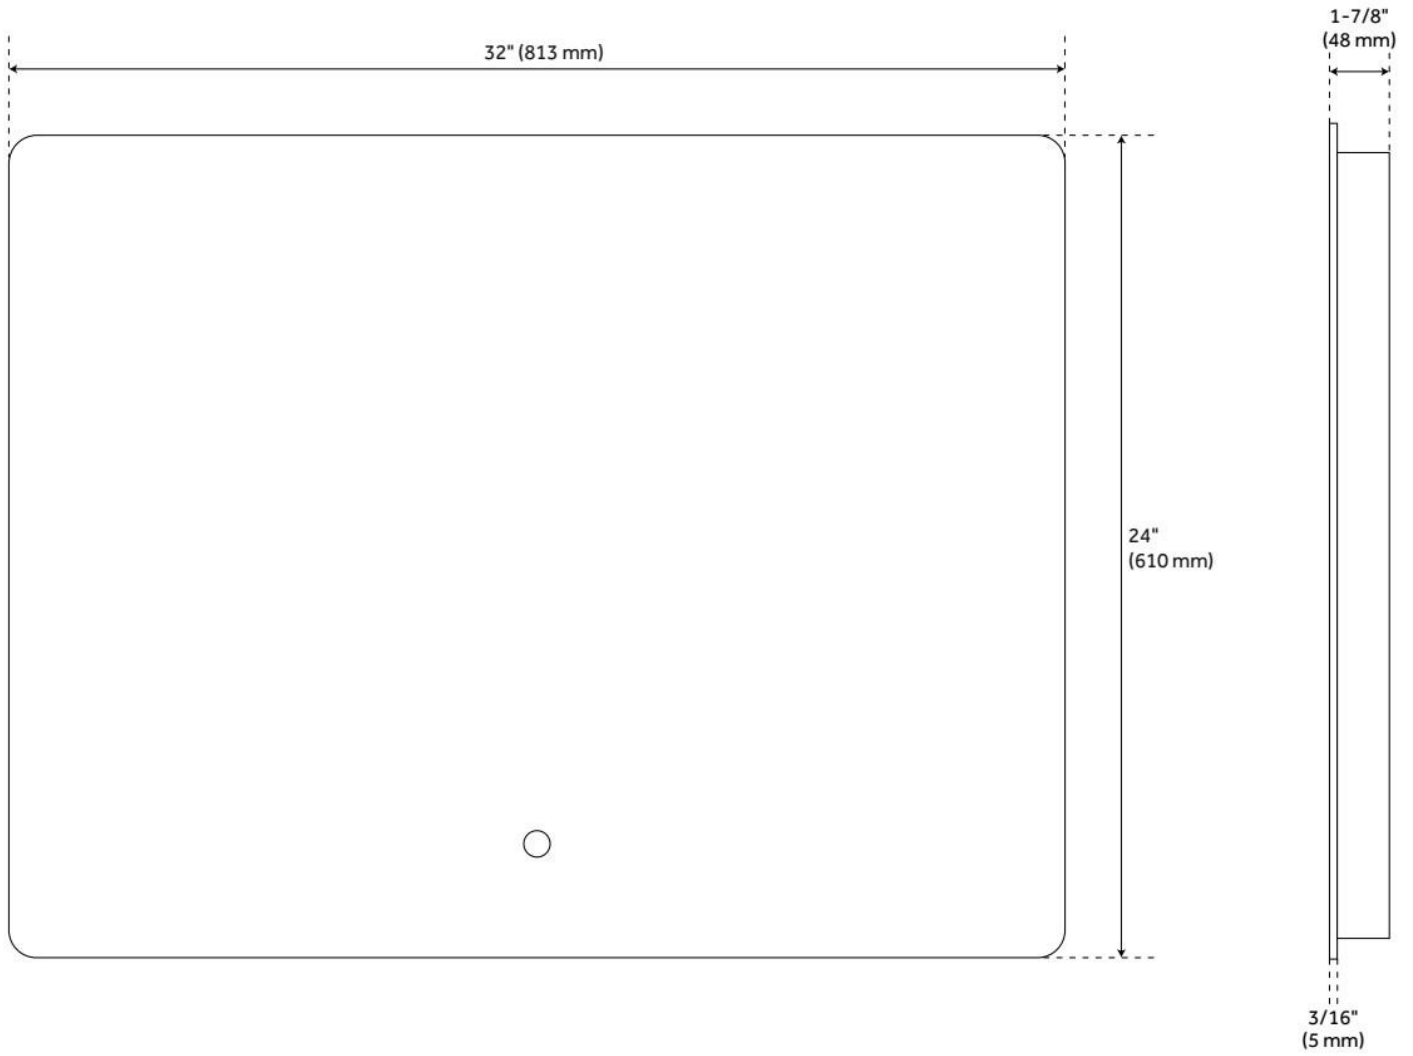

FLEMING LIGHTED MIRROR WITH TUNABLE LED

SKU: 946561

Code: SH442987, SH442986

REVISED 8/23/2024