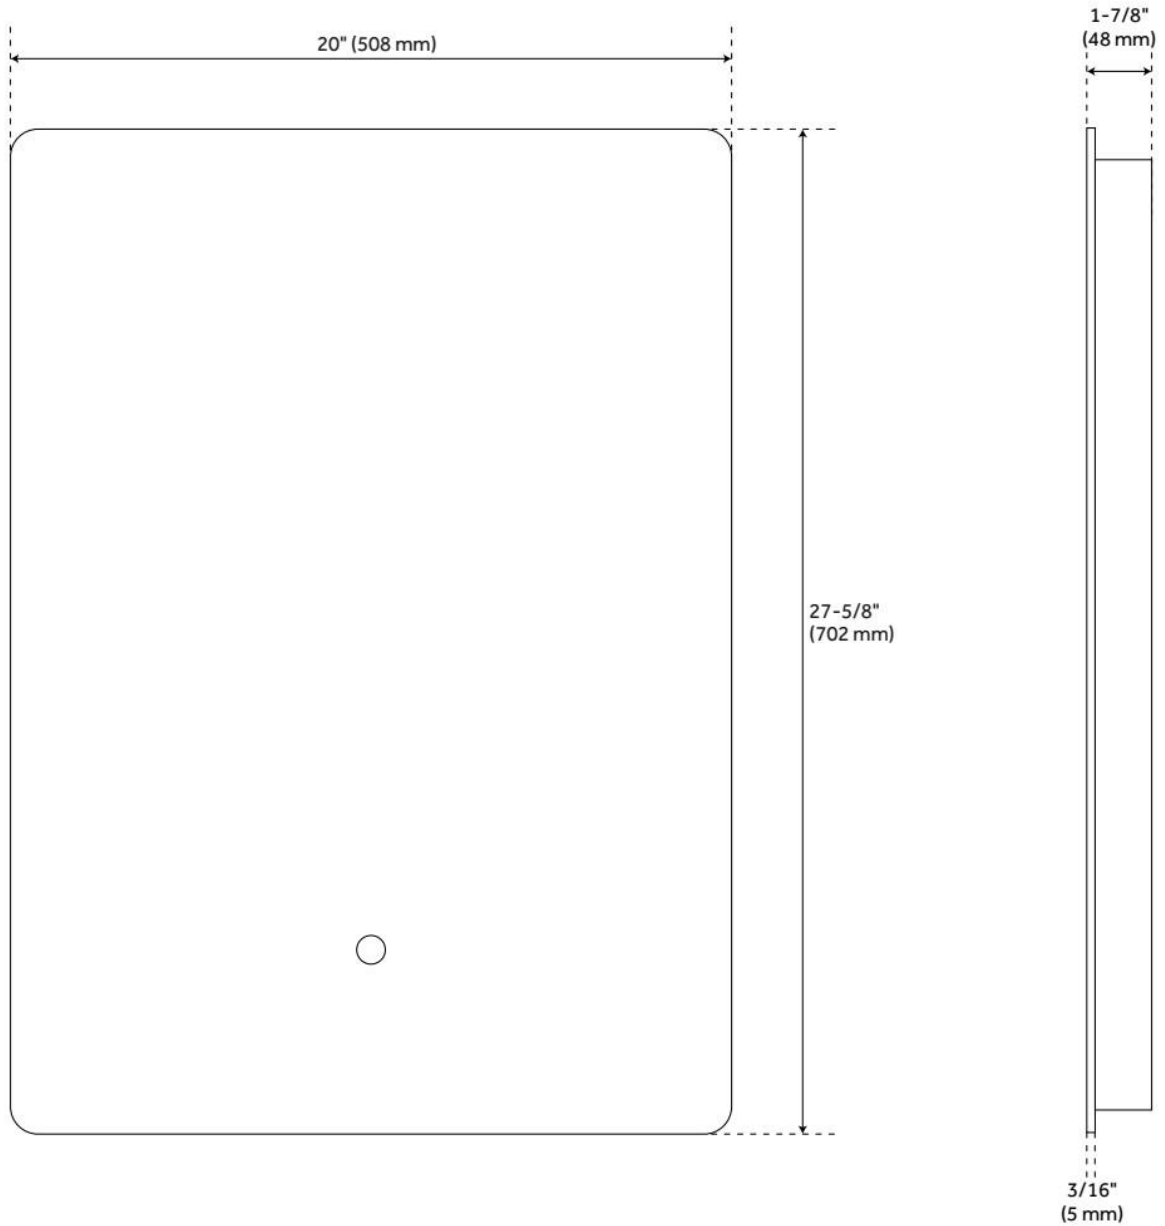

FLEMING LIGHTED MIRROR WITH TUNABLE LED

SKU: 946561

Code: SH442987, SH442986

REVISED 8/23/2024