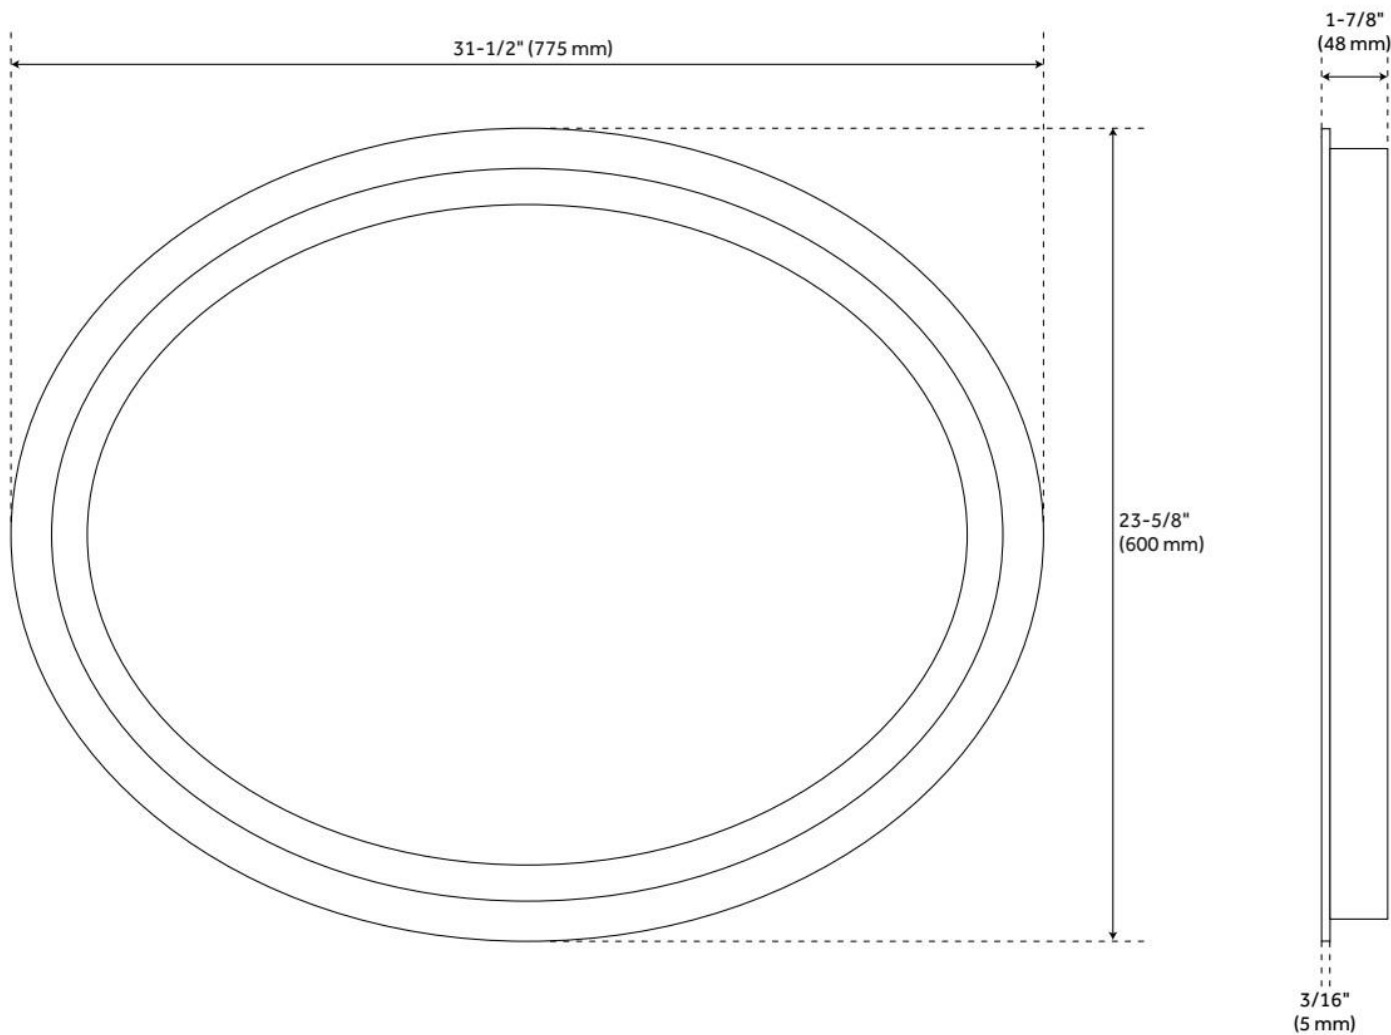

# RITCHIE OVAL LIGHTED MIRROR WITH TUNABLE LED

SKU: 946563

Code: SH442990, SH442991

## ADDITIONAL FEATURES

- 28" mirror overall dimensions: 27-5/8" W x 19-3/4" H x 1-7/8" D and has 17-3/4" French cleat mounting centers.
- 32" mirror overall dimensions: 31-1/2" W x 23-5/8" H x 1-7/8" D and has 15" French cleat mounting centers.
- Utilizes a 4 mm, copper-free, silver mirror to provide a crisp, smooth, and true reflection.
- Mirror is supported by a steel frame for lightweight durability.
- Light activated and adjusted by touch sensor.
- Designed to work in conjunction with the bathroom's main light source.

# RITCHIE OVAL LIGHTED MIRROR WITH TUNABLE LED

SKU: 946563

Code: SH442990, SH442991

REVISED 8/23/2024