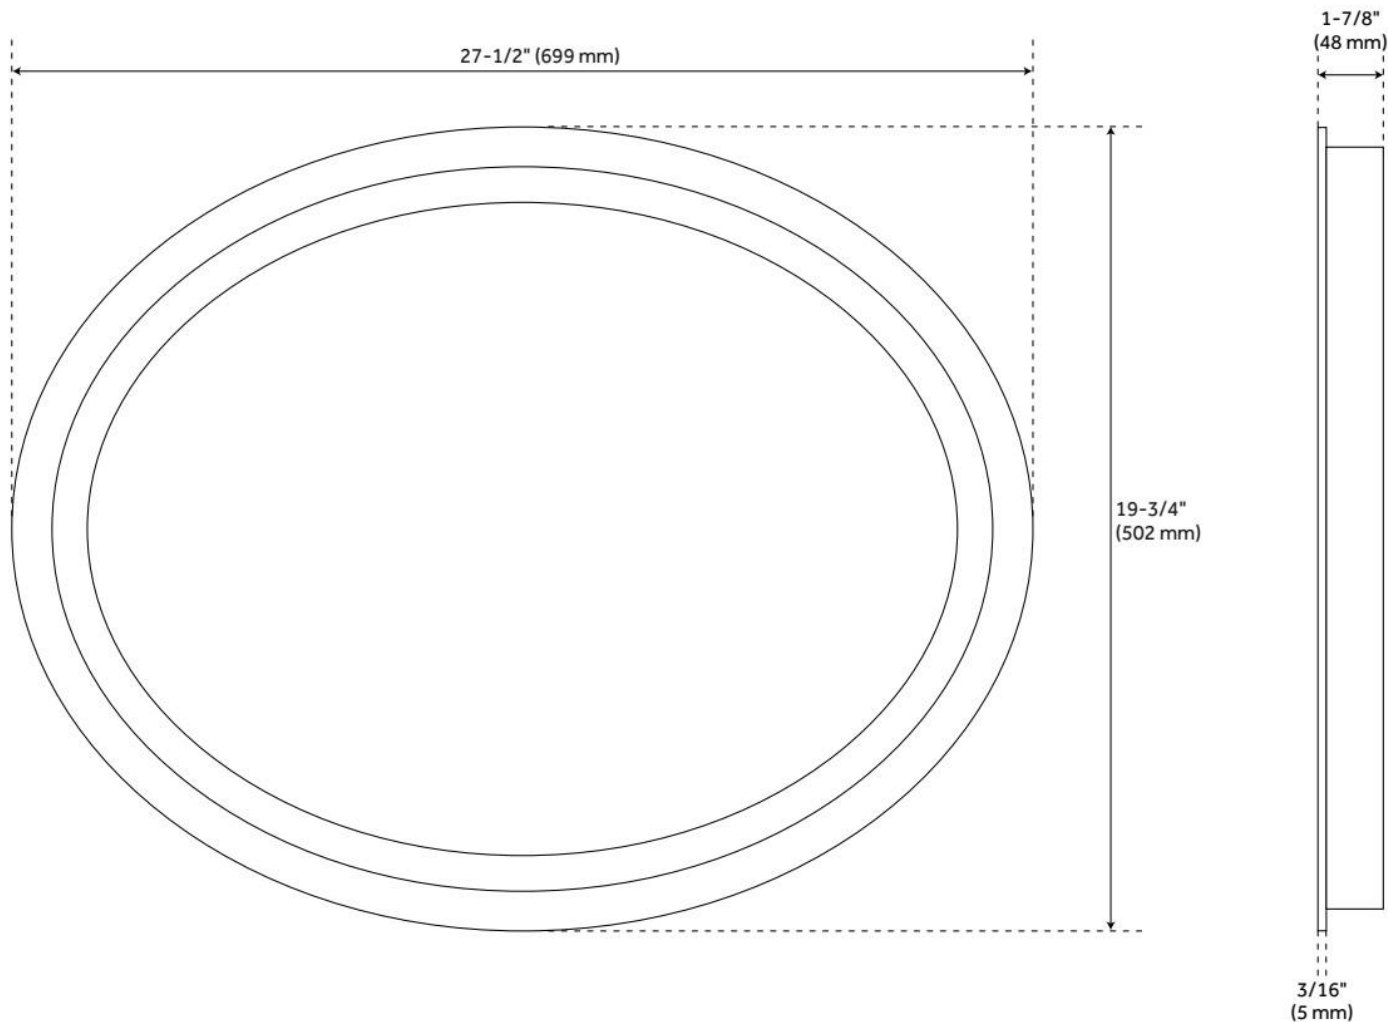

# RITCHIE OVAL LIGHTED MIRROR WITH TUNABLE LED

SKU: 946563

Code: SH442990, SH442991

## FEATURES

Material: Steel

On/Off Switch: No

LISTED ID: SH66228020TS

## ADDITIONAL FEATURES

- 28" mirror overall dimensions: 27-5/8" W x 19-3/4" H x 1-7/8" D and has 17-3/4" French cleat mounting centers.
- 32" mirror overall dimensions: 31-1/2" W x 23-5/8" H x 1-7/8" D and has 15" French cleat mounting centers.
- Utilizes a 4 mm, copper-free, silver mirror to provide a crisp, smooth, and true reflection.
- Mirror is supported by a steel frame for lightweight durability.
- Light activated and adjusted by touch sensor.
- Designed to work in conjunction with the bathroom's main light source.

# RITCHIE OVAL LIGHTED MIRROR WITH TUNABLE LED

SKU: 946563

Code: SH442990, SH442991

REVISED 8/23/2024