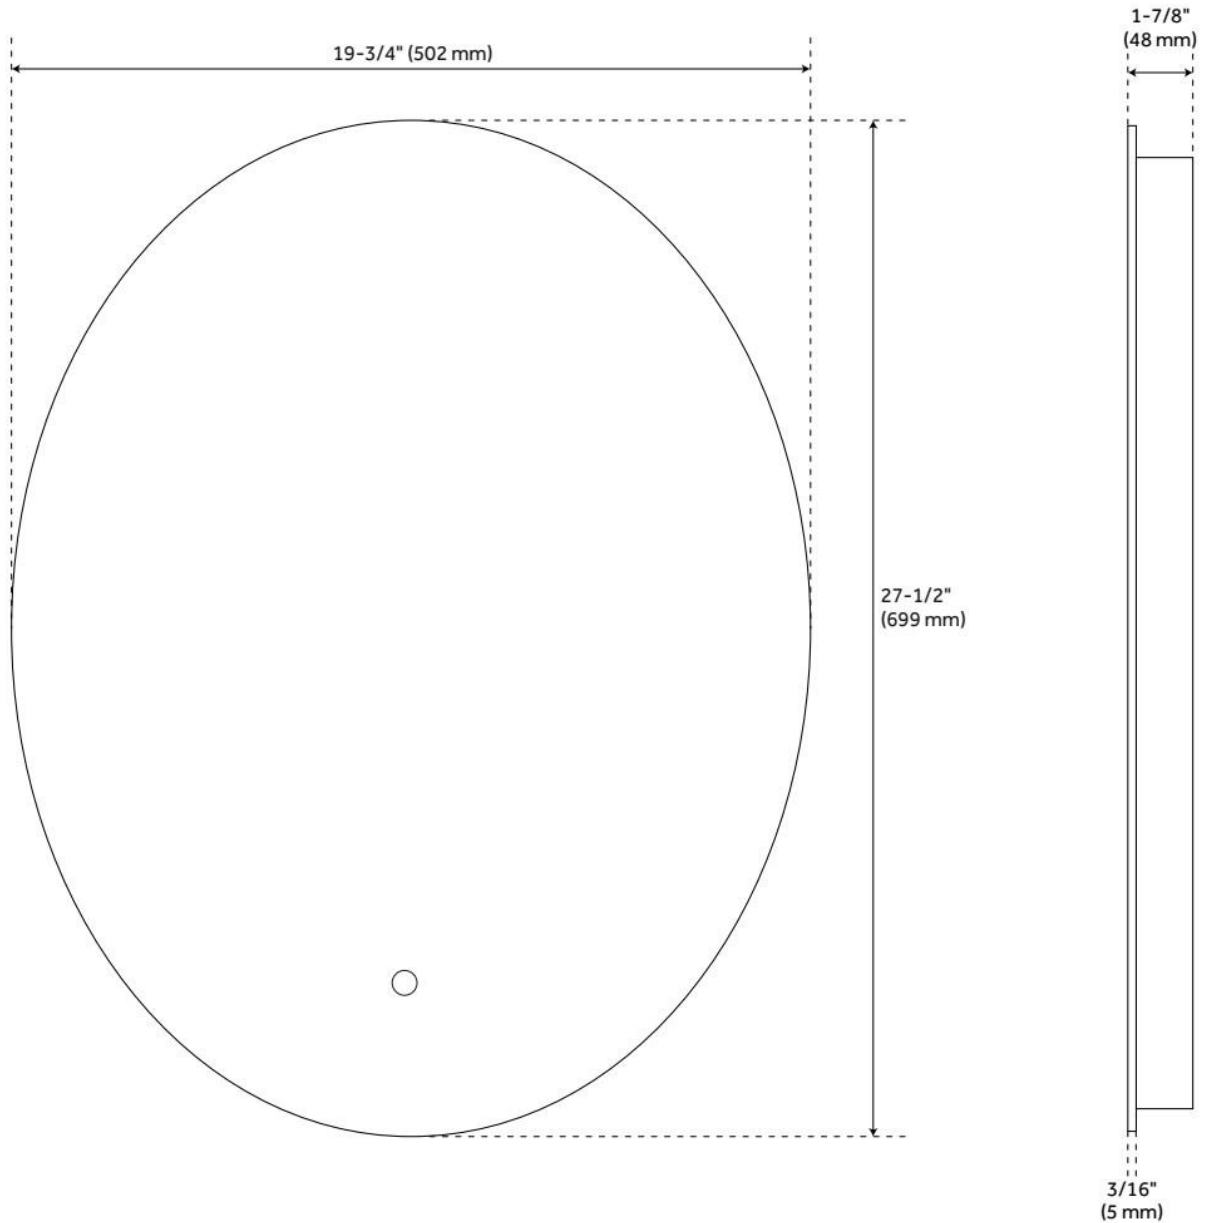

FAHLMAN OVAL LIGHTED MIRROR WITH TUNABLE LED

SKU: 946564

Code: SH442993, SH442992

FEATURES

Material: Steel

On/Off Switch: No

LISTED ID: SH66224019TS, SH66220019TS

ADDITIONAL FEATURES

- 20" mirror overall dimensions: 19-3/4" W x 27-1/2" H x 1-7/8" D and has 11" French cleat mounting centers.
- 24" mirror overall dimensions: 23-5/8" W x 31-1/2" H x 1-7/8" D and has 7-7/8" French cleat mounting centers.
- Utilizes a 4 mm, copper-free, silver mirror to provide a crisp, smooth, and true reflection.
- Mirror is supported by a steel frame for lightweight durability.
- Light activated and adjusted by touch sensor.
- Tunable LED brightness, and tunable color temperature are included.
- Features backlighting behind mirror.
- Designed to work in conjunction with the bathroom's main light source.

REVISED 8/22/2024

FAHLMAN OVAL LIGHTED MIRROR WITH TUNABLE LED

SKU: 946564

Code: SH442993, SH442992

REVISED 8/22/2024

FAHLMAN OVAL LIGHTED MIRROR WITH TUNABLE LED

SKU: 946564

Code: SH442993, SH442992