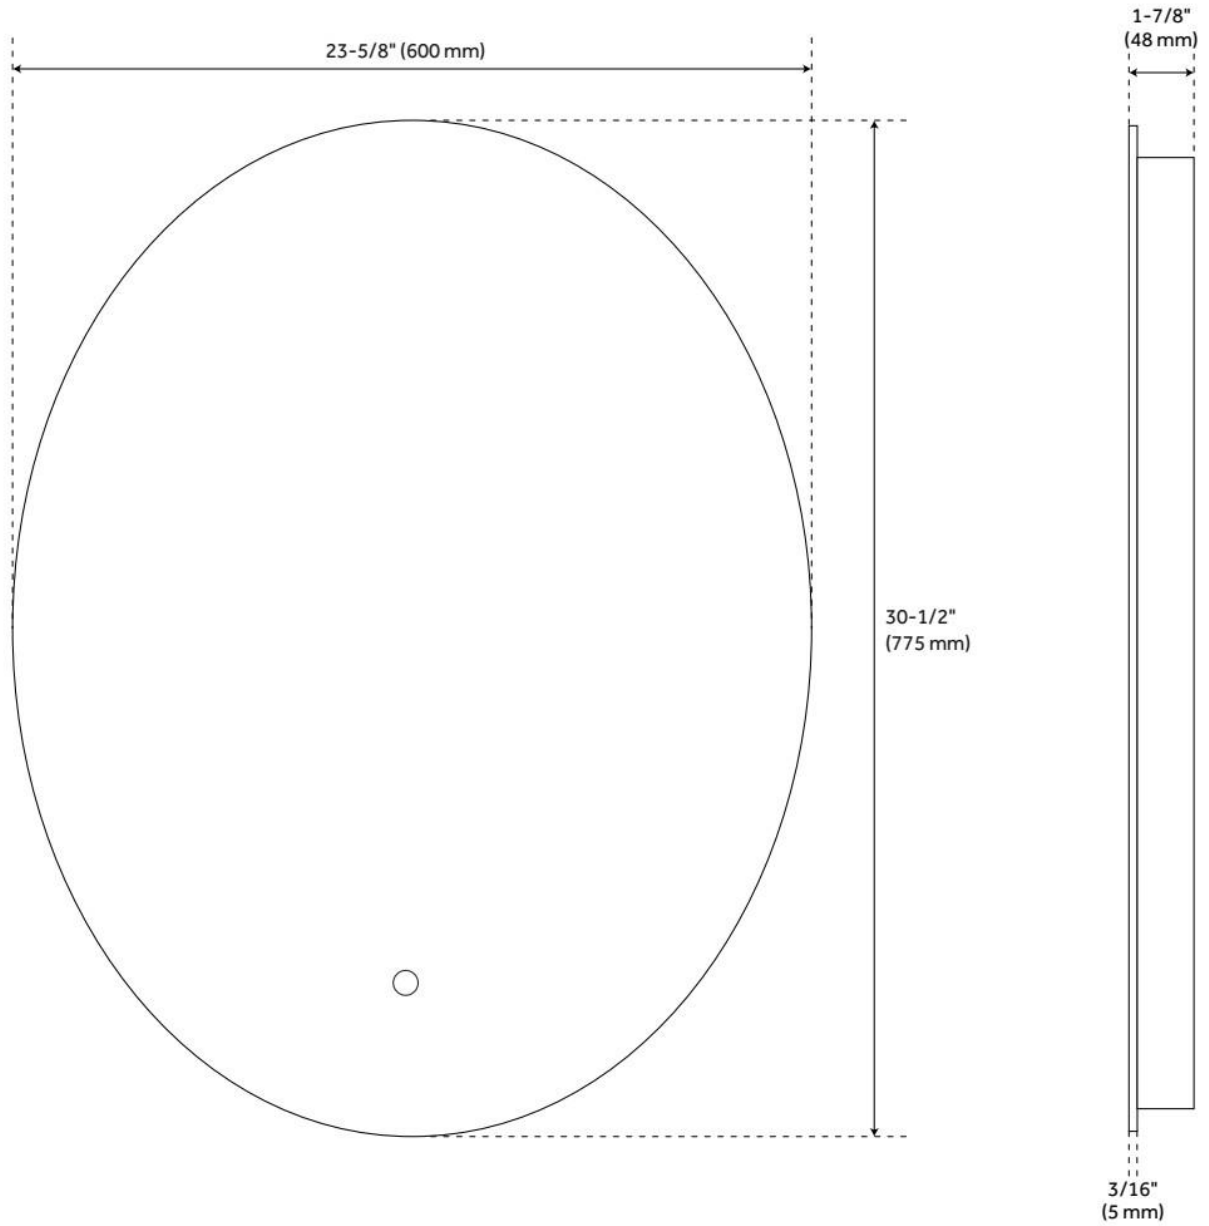

FAHLMAN OVAL LIGHTED MIRROR WITH TUNABLE LED

SKU: 946564

Code: SH442993, SH442992

FEATURES

Material: Steel

On/Off Switch: No

LISTED ID: SH66224019TS, SH66220019TS

ADDITIONAL FEATURES

- 20" mirror overall dimensions: 19-3/4" W x 27-1/2" H x 1-7/8" D and has 11" French cleat mounting centers.
- 24" mirror overall dimensions: 23-5/8" W x 31-1/2" H x 1-7/8" D and has 7-7/8" French cleat mounting centers.
- Utilizes a 4 mm, copper-free, silver mirror to provide a crisp, smooth, and true reflection.
- Mirror is supported by a steel frame for lightweight durability.
- Light activated and adjusted by touch sensor.
- Tunable LED brightness, and tunable color temperature are included.
- Features backlighting behind mirror.
- Designed to work in conjunction with the bathroom's main light source.

REVISED 8/22/2024

FAHLMAN OVAL LIGHTED MIRROR WITH TUNABLE LED

SKU: 946564

Code: SH442993, SH442992

REVISED 8/22/2024

FAHLMAN OVAL LIGHTED MIRROR WITH TUNABLE LED

SKU: 946564

Code: SH442993, SH442992