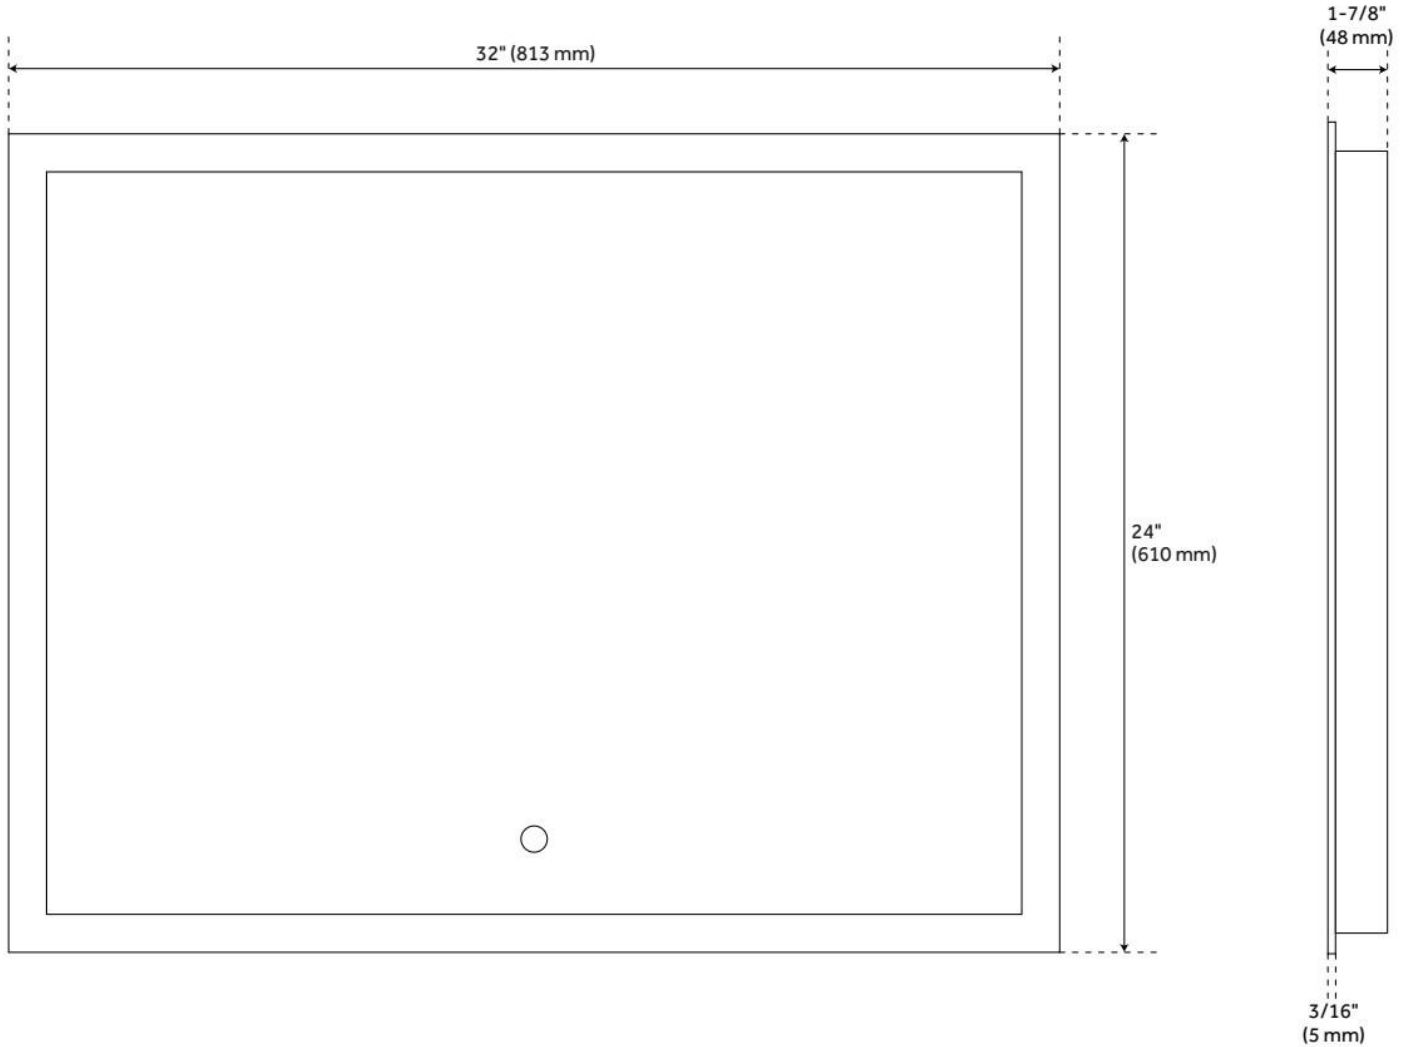

ARAICA LIGHTED MIRROR WITH TUNABLE LED

SKU: 946565

Code: SH442994, SH442995

FEATURES

Material: Aluminum

On/Off Switch: No

LISTED ID: SH66220018TS, SH66232018TS

ADDITIONAL FEATURES

- 20" mirror overall dimensions: 20" W x 27-5/8" H x 1-7/8" D and has 15-3/4" vertical mounting centers.
- 32" mirror overall dimensions: 32" W x 24" H x 1-7/8" D and has 27-5/8" horizontal mounting centers.
- Utilizes a 4 mm copper-free silver mirror for a high-quality image effect that is clear, smooth, and true.
- Mirror is supported by an aluminum frame for lightweight durability.
- Light activated and adjusted by touch sensor.
- Features backlighting behind mirror.
- Designed to work in conjunction with the bathroom's main light source.

REVISED 8/23/2024

ARAICA LIGHTED MIRROR WITH TUNABLE LED

SKU: 946565

Code: SH442994, SH442995

REVISED 8/23/2024

ARAICA LIGHTED MIRROR WITH TUNABLE LED

SKU: 946565

Code: SH442994, SH442995