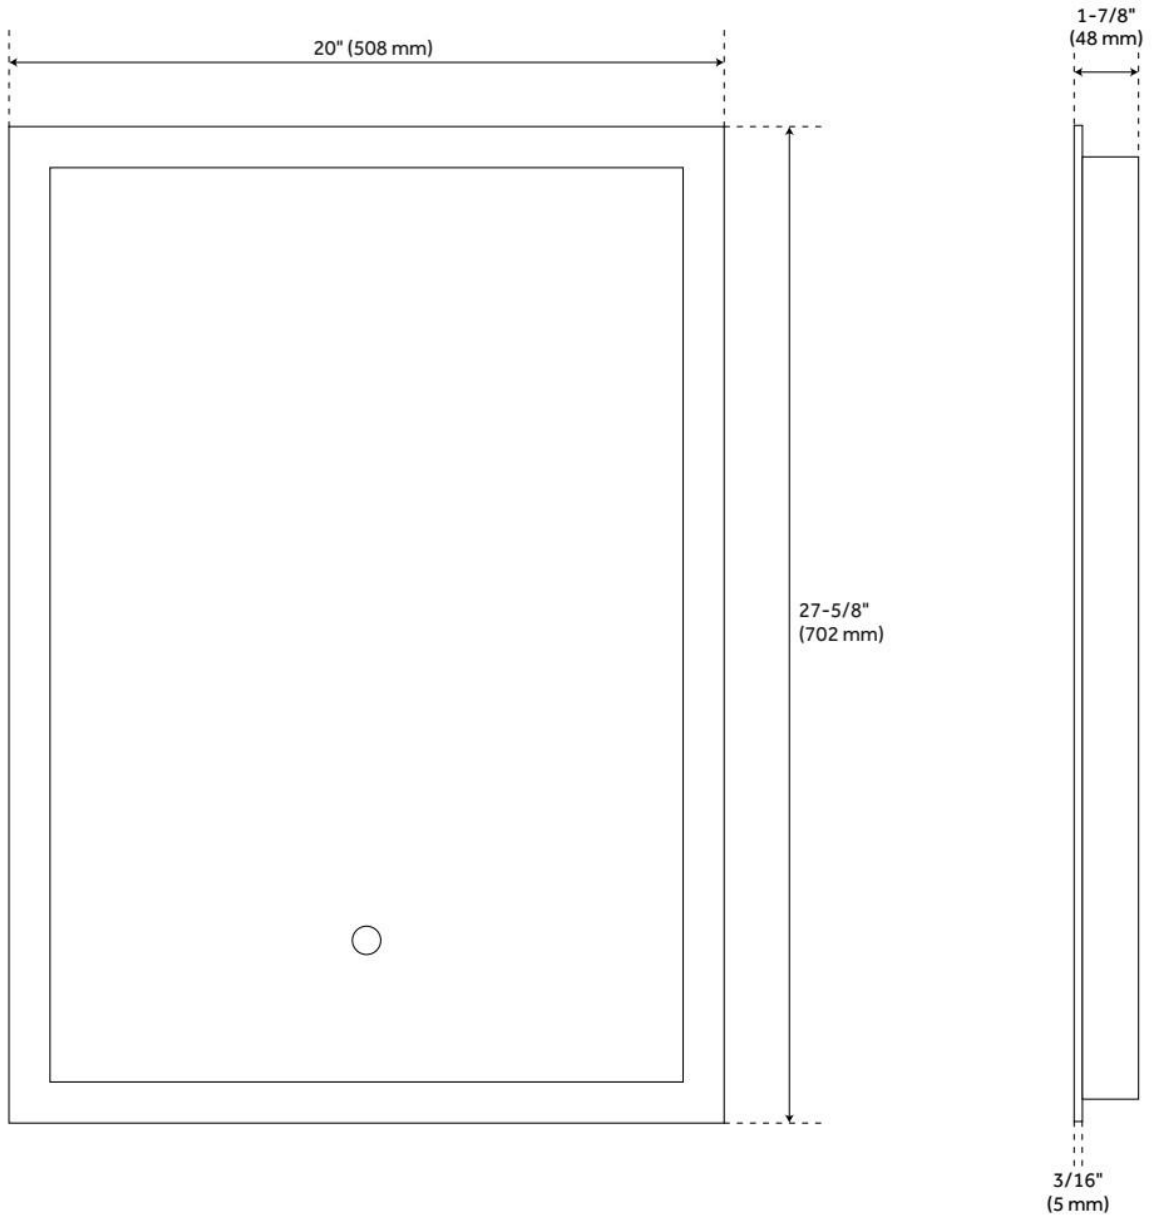

ARAICA LIGHTED MIRROR WITH TUNABLE LED

SKU: 946565

Code: SH442994, SH442995

FEATURES

Material: Aluminum

On/Off Switch: No

LISTED ID: SH66220018TS, SH66232018TS

ADDITIONAL FEATURES

- 20" mirror overall dimensions: 20" W x 27-5/8" H x 1-7/8" D and has 15-3/4" vertical mounting centers.
- 32" mirror overall dimensions: 32" W x 24" H x 1-7/8" D and has 27-5/8" horizontal mounting centers.
- Utilizes a 4 mm copper-free silver mirror for a high-quality image effect that is clear, smooth, and true.
- Mirror is supported by an aluminum frame for lightweight durability.
- Light activated and adjusted by touch sensor.
- Features backlighting behind mirror.
- Designed to work in conjunction with the bathroom's main light source.

REVISED 8/23/2024

ARAICA LIGHTED MIRROR WITH TUNABLE LED

SKU: 946565

Code: SH442994, SH442995

REVISED 8/23/2024

ARAICA LIGHTED MIRROR WITH TUNABLE LED

SKU: 946565

Code: SH442994, SH442995