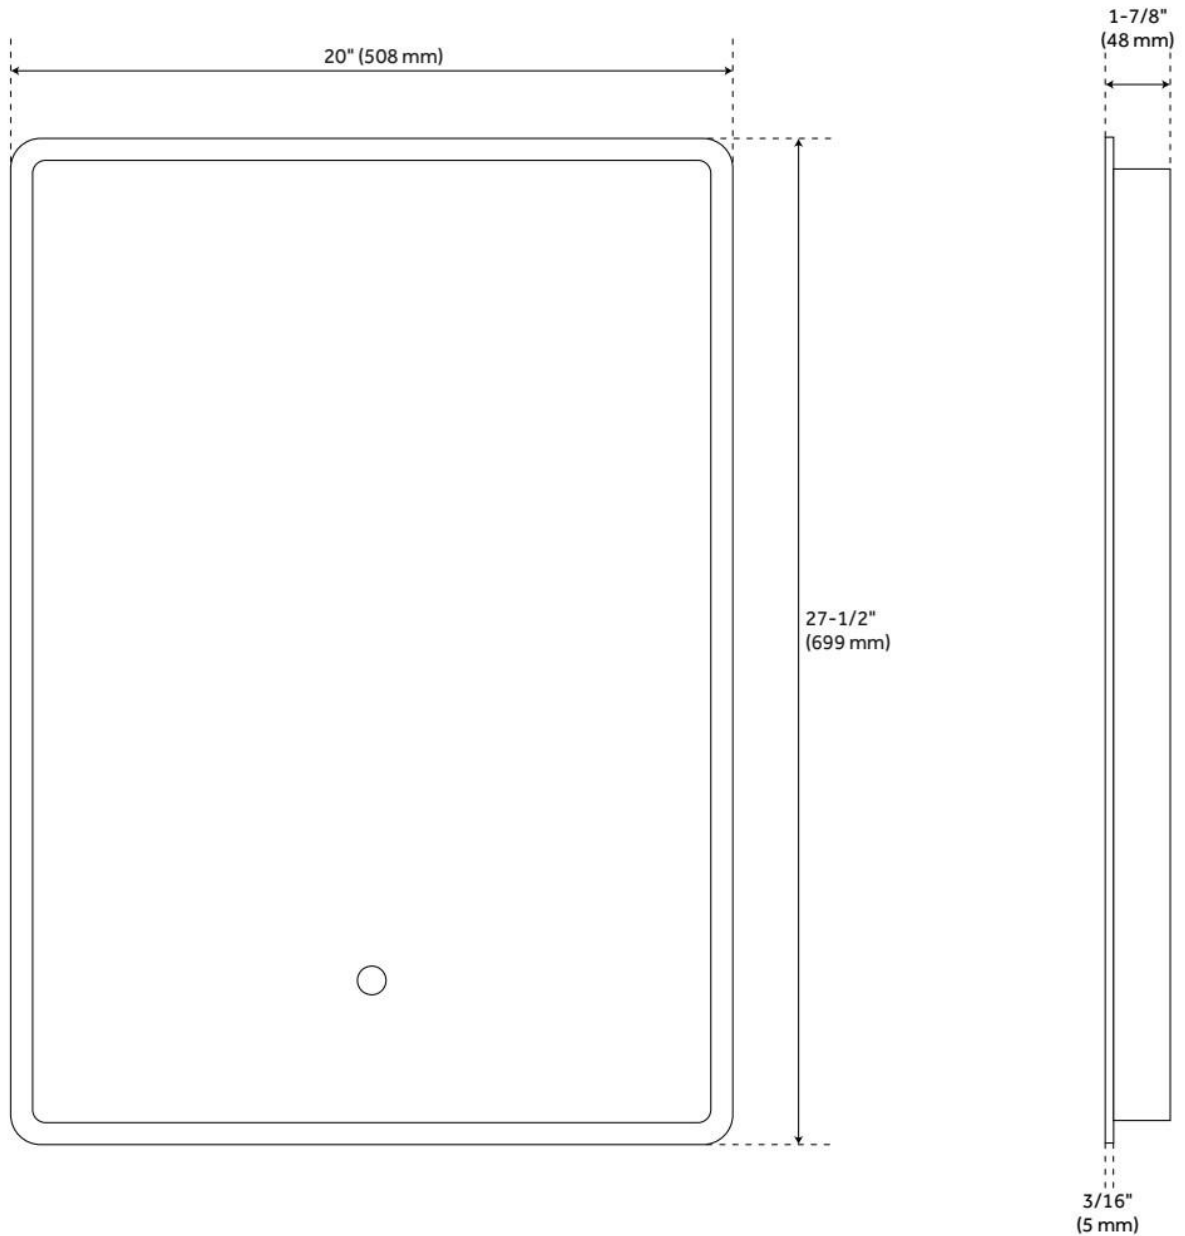

WINNBERG LIGHTED MIRROR WITH TUNABLE LED

SKU: 946566

Code: SH442996, SH442997

FEATURES

Material: Aluminum

On/Off Switch: No

LISTED ID: SH66220017TS, SH66232017TS

ADDITIONAL FEATURES

- 20" mirror overall dimensions: 20" W x 27-1/2" H x 1-7/8" D and has 17-1/4" vertical mounting centers.
- 32" mirror overall dimensions: 32" W x 24" H x 1-7/8" D and has 29-1/4" horizontal mounting centers.
- Utilizes a 4 mm copper-free silver mirror for a high-quality image effect that is clear, smooth, and true.
- Mirror is supported by an aluminum frame for lightweight durability.
- Light activated and adjusted by touch sensor.
- Features backlighting behind mirror.
- Designed to work in conjunction with the bathroom's main light source.

REVISED 8/23/2024

WINNBERG LIGHTED MIRROR WITH TUNABLE LED

SKU: 946566

Code: SH442996, SH442997

REVISED 8/23/2024

WINNBERG LIGHTED MIRROR WITH TUNABLE LED

SKU: 946566

Code: SH442996, SH442997