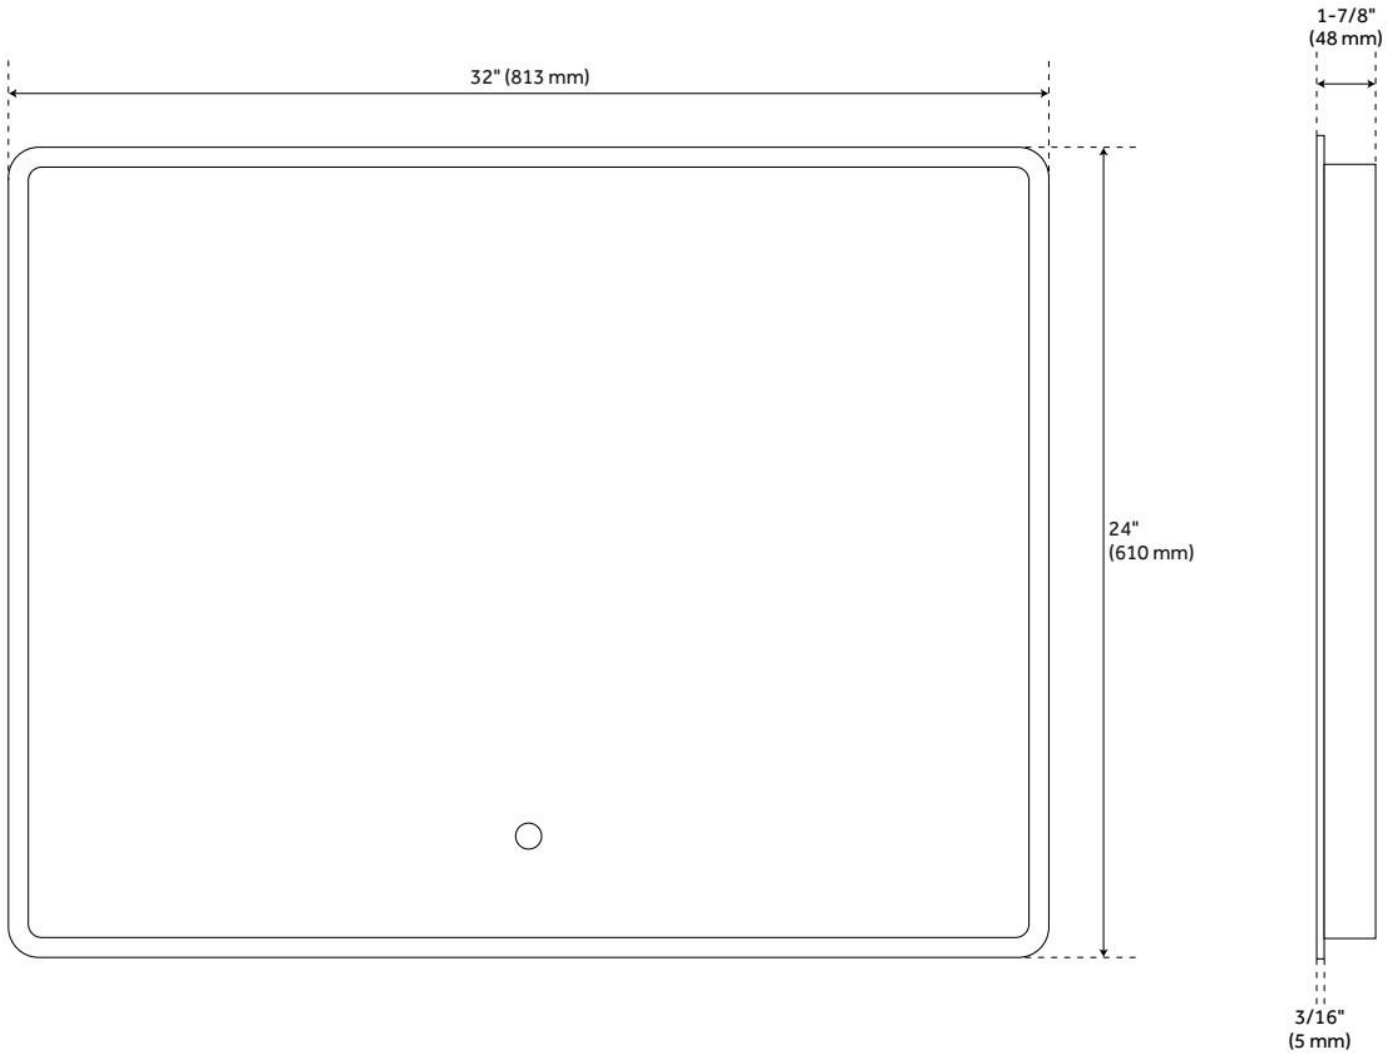

WINNBERG LIGHTED MIRROR WITH TUNABLE LED

SKU: 946566

Code: SH442996, SH442997

REVISED 8/23/2024