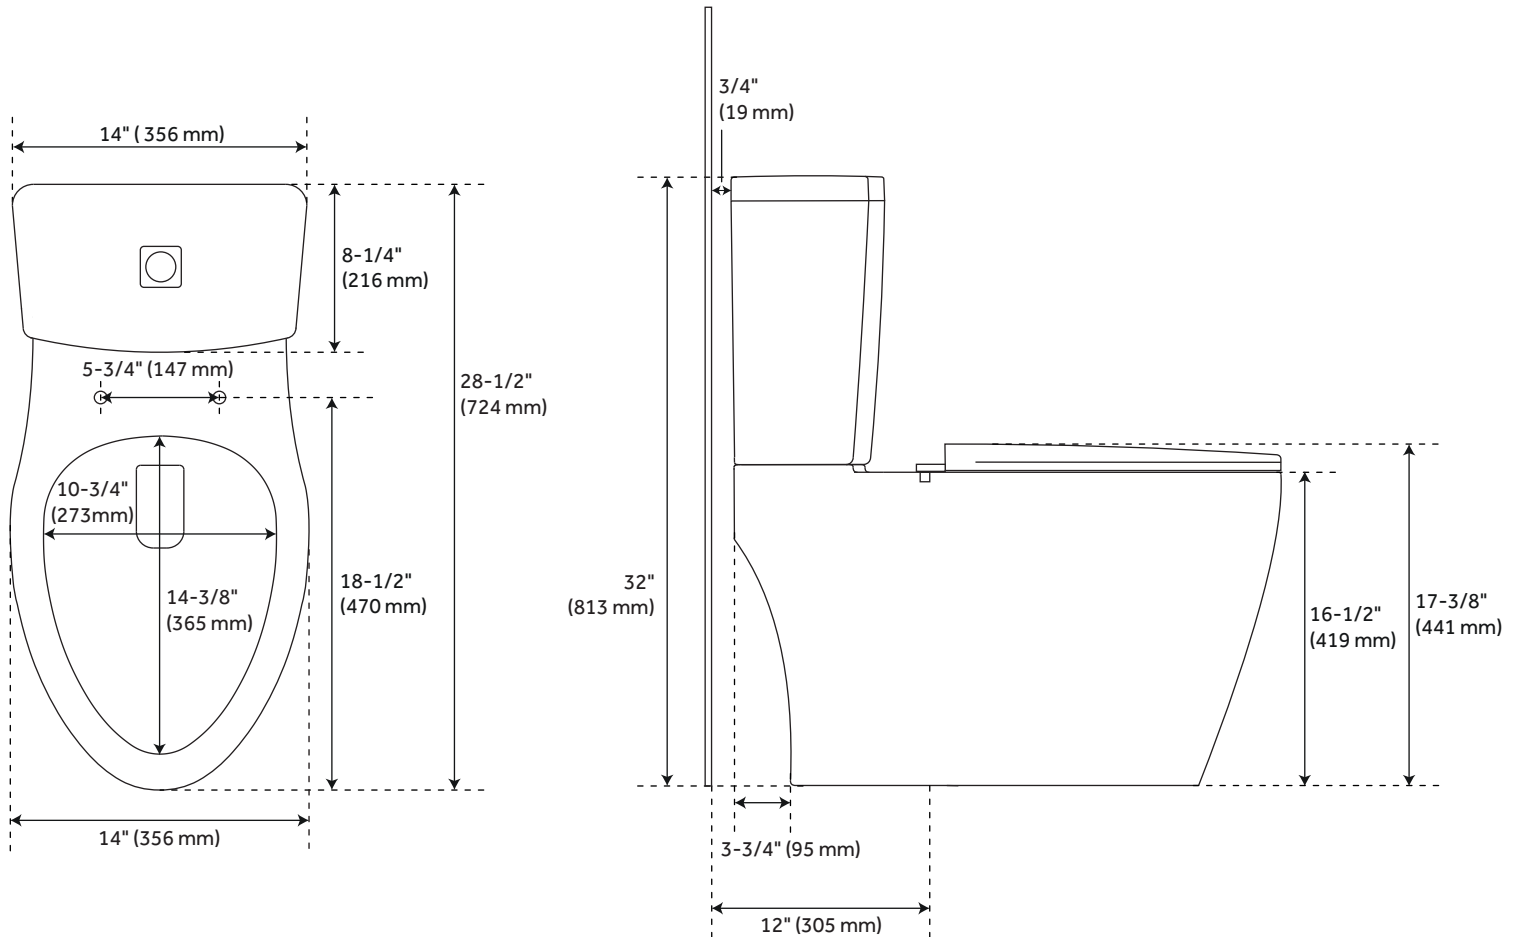

GRAYVIK ELONGATED TWO-PIECE TOILET

SKU: 946603

Code: SHGV200, SHGV240S, SHTSHEC2000, SHBDS300

FEATURES

Product Finish: White

Material: Porcelain

Length: 14"

Height: 32"

Depth: 28-1/2"

Rough In: 12"

Bowl Shape: Elongated

Bowl Height: 16-1/4"

Gallons Per Flush: 1.28 (4.8 Lpf)

Hardware Finish: Chrome

Seat Included: Yes

REVISED 3/29/2023

GRAYVIK ELONGATED TWO-PIECE TOILET

SKU: 946603

Code: SHGV200, SHGV240S, SHTSHEC2000, SHBDS300

ADDITIONAL FEATURES

- Standard seat features soft-close mechanism.
- Concealed trapway.
- Chrome flush button located on tank lid.
- Toilet with a standard seat meets ADA requirements when installed according to ADA guidelines.
- Optional bidet seat details:
 - Bidet seat adds 1" to bowl height.
 - Side knob allows for adjustment of angle, water volume, and cleaning type.
 - Spray nozzle features multiple holes for a softer cleanse and water saving operation.
 - Spray nozzle is self-cleaning, antibacterial, and removable for further cleaning.
 - Bidet seat has a glossy finish with protective bumpers and self-closing seat/lid.

REVISED 3/29/2023

GRAYVIK TWO-PIECE ELONGATED SKIRTED TOILET

SKU: 946603

SHGV200, SHGV240

All dimensions and specifications are nominal and may vary. Use actual products for accuracy in critical situations.