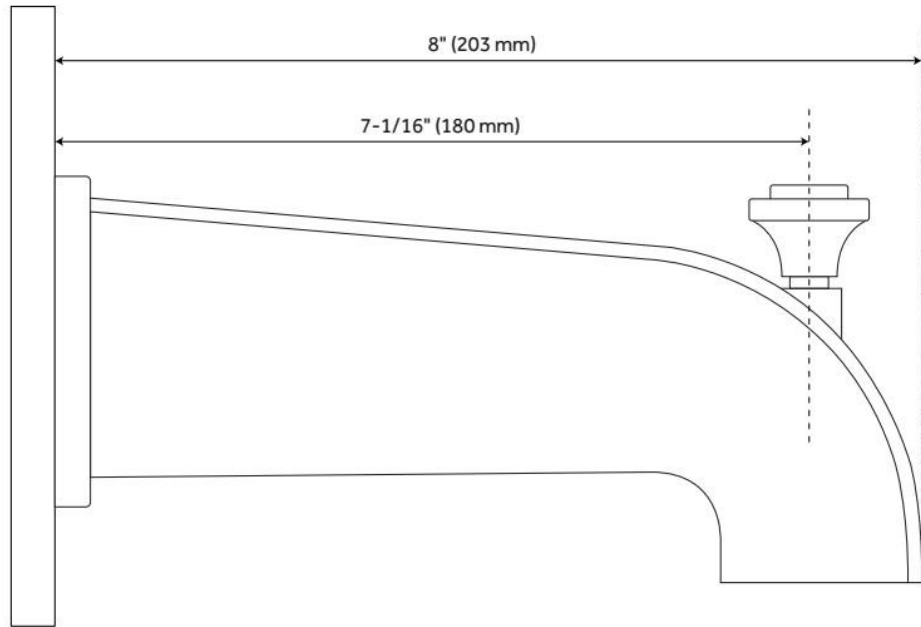

PINECREST TUB SPOUT

SKU: 946630
Code: SHTS88

FEATURES

Material: Metal
Connection Type: 1/2" CTS Slip-Fit
Faucet Centers: Single-Hole

ASME A112.18.1/CSA B125.1, CEC Listed, Massachusetts Accepted, LISTED ID: SHTS88*

ADDITIONAL FEATURES

REVISED 5/24/2024

PINECREST TUB SPOUT

SKU: 946630
Code: SHTS88

REVISED 5/24/2024