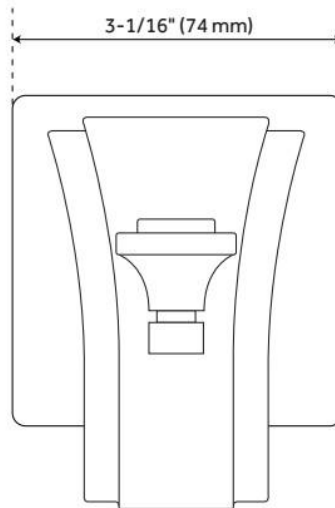

PINECREST TUB SPOUT

SKU: 946630
Code: SHTS88

FEATURES

Material: Metal
Connection Type: 1/2" CTS Slip-Fit
Faucet Centers: Single-Hole

ASME A112.18.1/CSA B125.1, CEC Listed, Massachusetts Accepted, LISTED ID: SHTS88*

ADDITIONAL FEATURES

REVISED 5/24/2024

PINECREST TUB SPOUT

SKU: 946630
Code: SHTS88

REVISED 5/24/2024