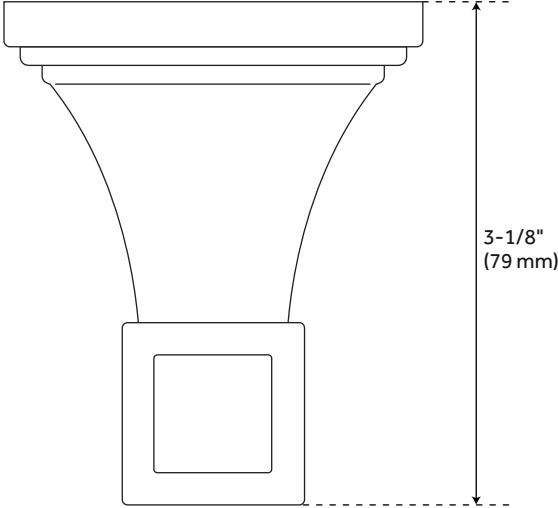

PINECREST ROBE HOOK

SKU: 946632
Code: SHPCRH

FEATURES

Installation Type: Wall Mount
Design: Traditional
Material: Metal
Length: 2-1/4"
Height: 2-7/8"
Depth: 3-1/8"
Base Plate Height: 2-1/4"
Mounting Hardware Included: Yes
Mounting Hardware Concealed: Yes
Assembly Required: No

REVISED 4/3/2023

PINECREST ROBE HOOK

SKU: 946632
Code: SHPCRH

ADDITIONAL FEATURES

REVISED 4/3/2023

PINECREST ROBE HOOK

SKU: 946632

SHPCRH

All dimensions and specifications are nominal and may vary. Use actual products for accuracy in critical situations.