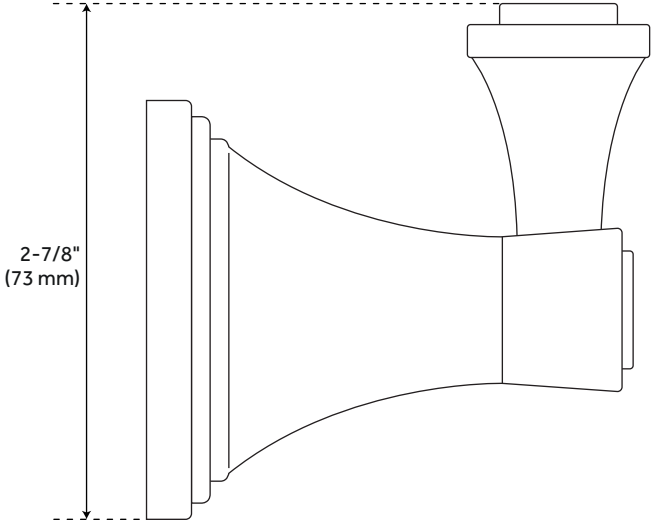

PINECREST ROBE HOOK

SKU: 946632
Code: SHPCRH

FEATURES

Installation Type: Wall Mount
Design: Traditional
Material: Metal
Length: 2-1/4"
Height: 2-7/8"
Depth: 3-1/8"
Base Plate Height: 2-1/4"
Mounting Hardware Included: Yes
Mounting Hardware Concealed: Yes
Assembly Required: No

REVISED 4/3/2023

PINECREST ROBE HOOK

SKU: 946632
Code: SHPCRH

ADDITIONAL FEATURES

REVISED 4/3/2023

PINECREST ROBE HOOK

SKU: 946632

SHPCRH

All dimensions and specifications are nominal and may vary. Use actual products for accuracy in critical situations.