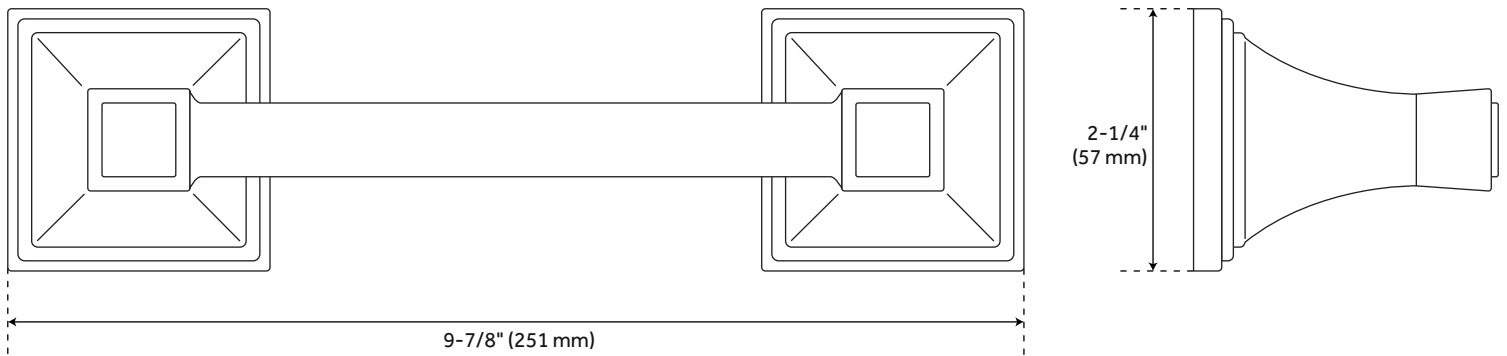

PINECREST TOILET PAPER HOLDER

SKU: 946634
Code: SHPCTH

FEATURES

Installation Type: Wall Mount
Design: Traditional
Material: Metal
Length: 9-7/8"
Height: 2-1/4"
Depth: 3-1/8"
Base Plate Height: 2-1/4"
Mounting Hardware Included: Yes
Mounting Hardware Concealed: Yes
Assembly Required: No

REVISED 4/3/2023

PINECREST TOILET PAPER HOLDER

SKU: 946634
Code: SHPCTH

ADDITIONAL FEATURES

REVISED 4/3/2023

PINECREST TOILET PAPER HOLDER

SKU: 946634

SHPCTH

All dimensions and specifications are nominal and may vary. Use actual products for accuracy in critical situations.