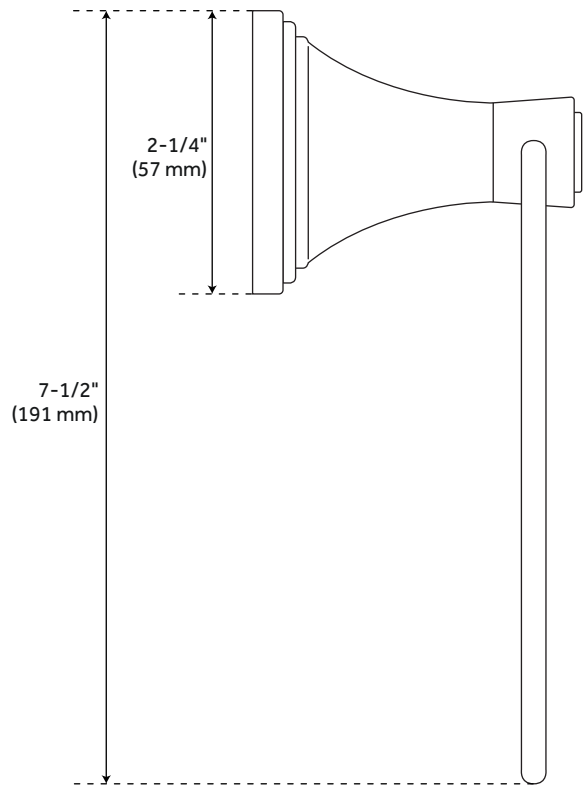

PINECREST TOWEL RING

SKU: 946635
Code: SHPCTR

FEATURES

Installation Type: Wall Mount
Design: Traditional
Length: 6-3/4"
Height: 7-1/2"
Depth: 3-1/8"
Base Plate Height: 2-1/4"
Mounting Hardware Included: Yes
Mounting Hardware Concealed: Yes
Assembly Required: No

REVISED 4/3/2023

PINECREST TOWEL RING

SKU: 946635
Code: SHPCTR

ADDITIONAL FEATURES

REVISED 4/3/2023

PINECREST TOWEL RING

SKU: 946635

SHPCTR

All dimensions and specifications are nominal and may vary. Use actual products for accuracy in critical situations.