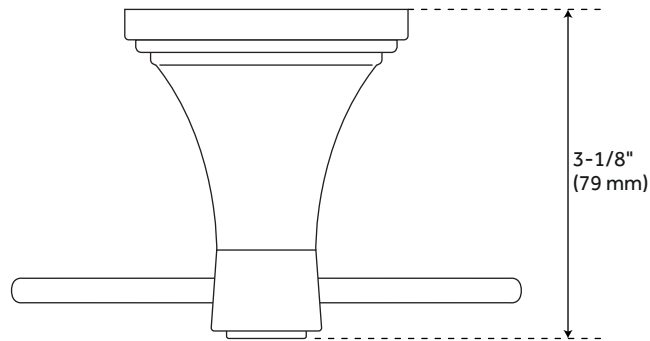

PINECREST TOWEL RING

SKU: 946635
Code: SHPCTR

FEATURES

Installation Type: Wall Mount
Design: Traditional
Length: 6-3/4"
Height: 7-1/2"
Depth: 3-1/8"
Base Plate Height: 2-1/4"
Mounting Hardware Included: Yes
Mounting Hardware Concealed: Yes
Assembly Required: No

REVISED 4/3/2023

PINECREST TOWEL RING

SKU: 946635
Code: SHPCTR

ADDITIONAL FEATURES

REVISED 4/3/2023

PINECREST TOWEL RING

SKU: 946635

SHPCTR

All dimensions and specifications are nominal and may vary. Use actual products for accuracy in critical situations.