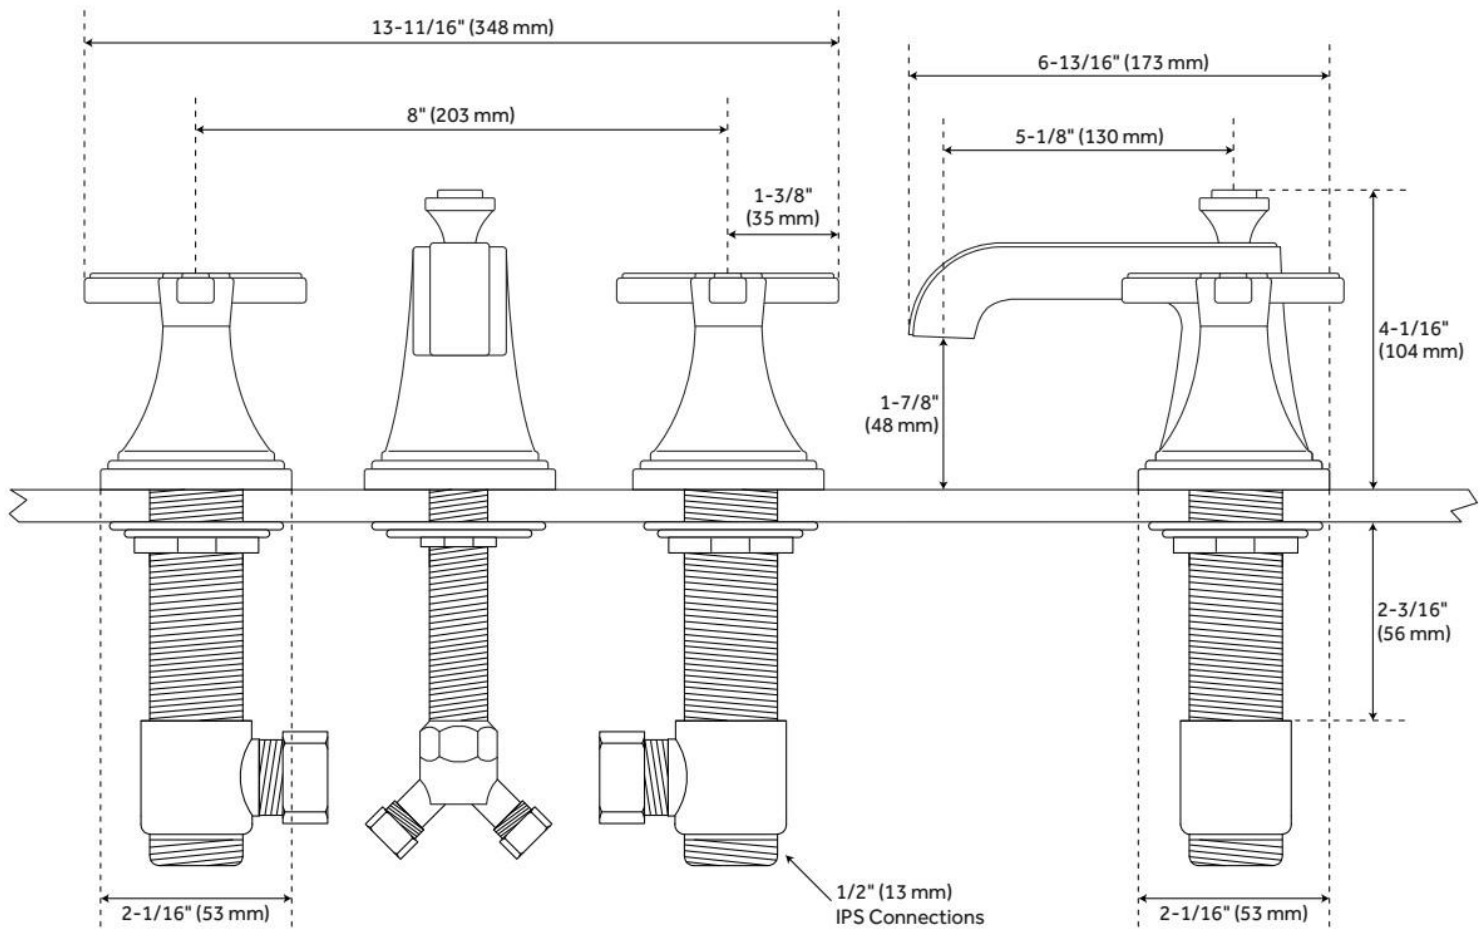

PINECREST WIDESPREAD BATHROOM FAUCET - CROSS HANDLES

SKU: 946719

Code: SHPCWSCRS, SHWSC807LH

FEATURES

Material: Metal construction for strength and durability

Installation Type: Widespread

Flow Rate: 1.2 gpm (4.5 L/min) @ 60 psi

Cartridge Type: Ceramic Disc

Swivel Spout: No

Drain Type: Lift rod metal pop-up with overflow

ASME A112.18.1/CSA B125.1, NSF/ANSI 372, NSF/ANSI 61, NSF/ANSI/CAN 61, NSF/ANSI/CAN 61-9:Q≤1, CEC Listed, WaterSense by IAPMO, LISTED ID: SHPCWSCRS*, SHWSCPC807LH*

ADDITIONAL FEATURES

REVISED 5/17/2024

PINECREST WIDESPREAD BATHROOM FAUCET - CROSS HANDLES

SKU: 946719

Code: SHPCWSCRS, SHWSC807LH

REVISED 5/17/2024

PINECREST WIDESPREAD BATHROOM FAUCET - CROSS HANDLES

SKU: 946719