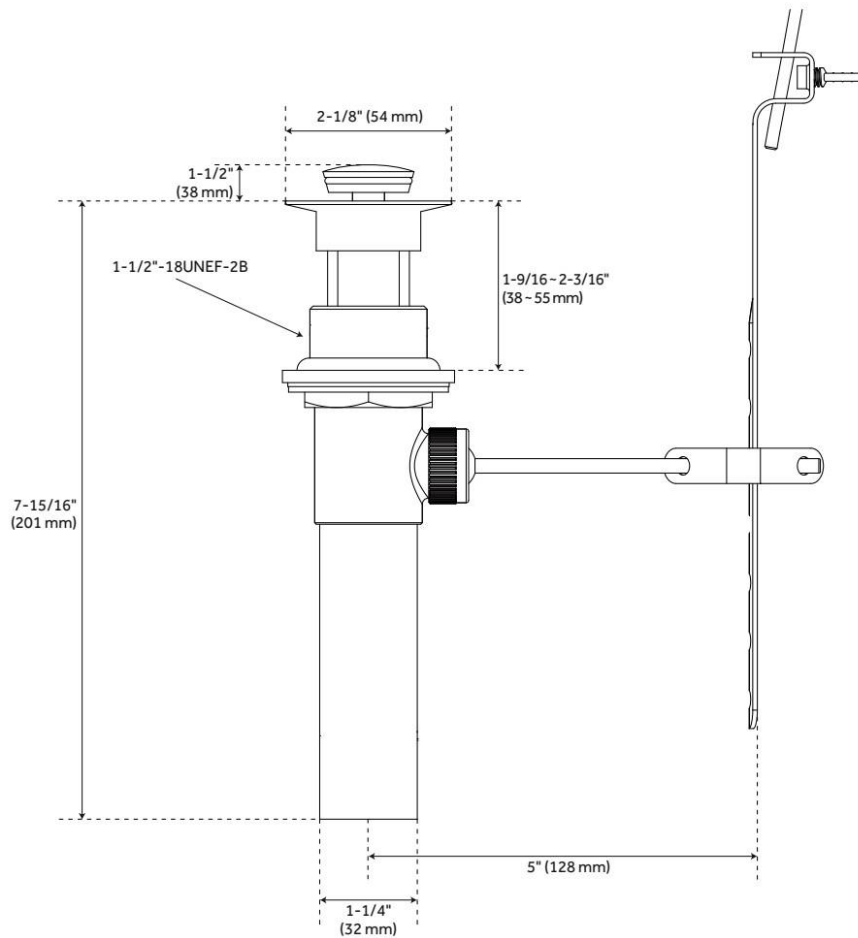

PINECREST WIDESPREAD BATHROOM FAUCET - CROSS HANDLES

SKU: 946719

Code: SHPCWSCR, SHWSC807LH

REVISED 5/17/2024