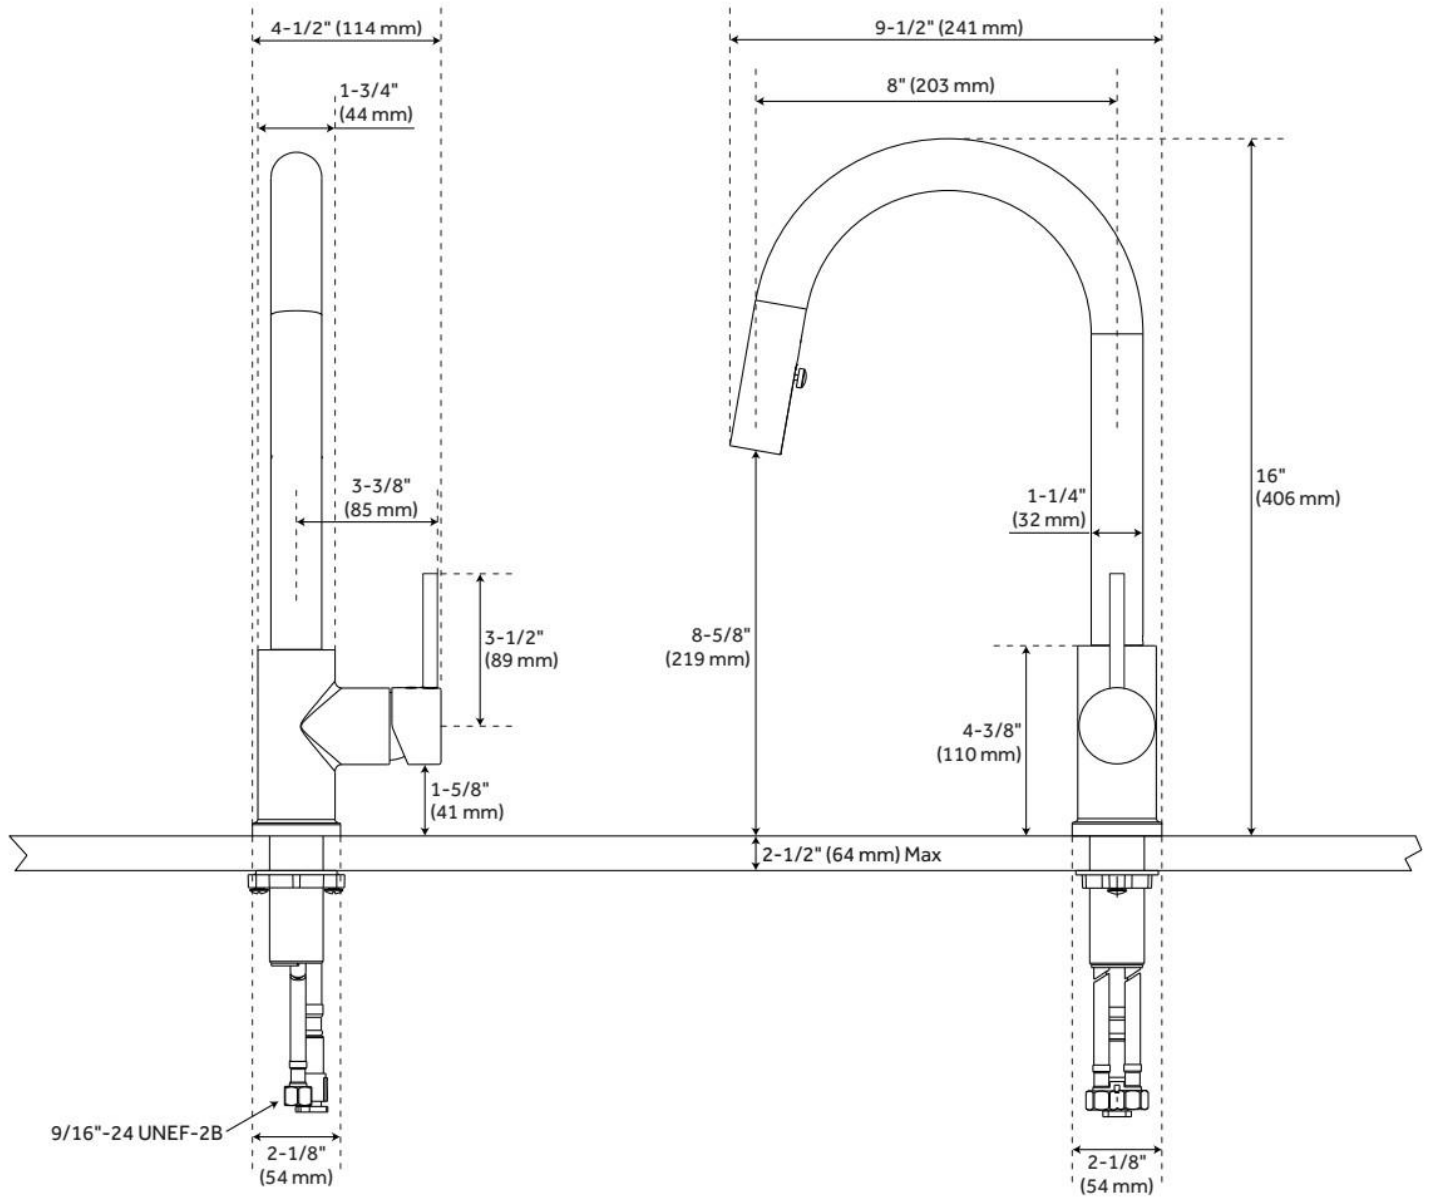

RAVENEL PULL-DOWN KITCHEN FAUCET WITH CONCEALED SPRAYER

SKU: 946740
Code: SHXCRA201

FEATURES

Material: Metal construction for strength and durability
Installation Type: Single-Hole
Flow Rate: 1.8 gpm (6.8 L/min) @ 60 psi
Spray Type: Stream
Cartridge Type: Ceramic Disc
Swivel Spout: Yes

ASME A112.18.1/CSA B125.1, NSF/ANSI 372, NSF/ANSI 61, NSF/ANSI/CAN 61, NSF/ANSI/CAN 61-9:Q≤1, Massachusetts Accepted, LISTED ID: SHXCRA201*

ADDITIONAL FEATURES

- Pull-out sprayer has stream and spray aerators.

REVISED 5/21/2024

RAVENEL PULL-DOWN KITCHEN FAUCET WITH CONCEALED SPRAYER

SKU: 946740
Code: SHXCRA201

REVISED 5/21/2024