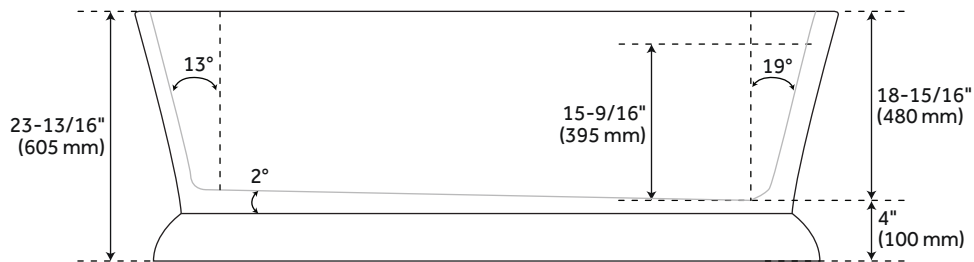

66" BARREN

ACRYLIC FREESTANDING TUB

SKU: 946779

CONTENTS

66" TUB PAGE 2

FEATURES

- Design: Modern
- Product Finish: White
- Features: Integral Drain & Overflow
- Overflow Hole: Yes
- Integral Drain & Overflow : Yes
- Shape: Rectangle
- Material: Acrylic
- Tap Deck: Yes
- Drain Included: Yes
- Faucet Included: No
- Built-in Adjusters: Yes
- Trim Kit Includes: Pop-Up Drain with Matching Drain Cover and Overflow Plate in your Choice of Color
- Optional Quick Connect Drop-In Drain Kit Includes:
 - Floor Plate
 - 1-1/2" PVC Pipe
 - 2" x 1-1/2" Trap Adapters
 - 1 Brass Threaded
 - 1 Brass Unthreaded Tailpiece and Plug
- Installs Above Your Subfloor, but Underneath Your Cement Floor or Tile, so You Do Not Need Access Below the Fixture
- Formed of Two Acrylic Sheets, the Air Between Acting as Thermal Insulator

REVISED 12/29/2021

66" BARREN

ACRYLIC FREESTANDING TUB

SKU: 946779

FEATURES

- Length: 66-3/8"
- Width: 32"
- Height: 23-13/16"
- Tub Interior Length: 46-1/16"
- Tub Interior Width: 21-1/4"
- Water Depth To Overflow: 15-9/16"
- Water Depth to Rim: 18-15/16"
- Water Capacity Without Overflow (Gallons): 78
- Water Capacity With Overflow (Gallons): 71
- Tub Weight Uncrated (lbs): 151
- Tub Weight Crated (lbs): 241