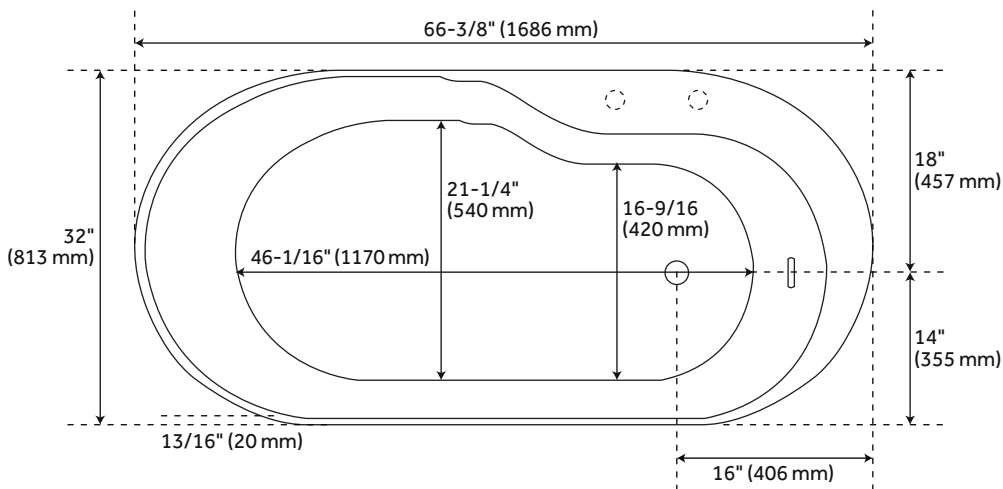

66" BARREN

ACRYLIC FREESTANDING TUB

SKU: 946779

CONTENTS

66" TUB PAGE 2

FEATURES

- Design: Modern
- Product Finish: White
- Features: Integral Drain & Overflow
- Overflow Hole: Yes
- Integral Drain & Overflow : Yes
- Shape: Rectangle
- Material: Acrylic
- Tap Deck: Yes
- Drain Included: Yes
- Faucet Included: No
- Built-in Adjusters: Yes
- Trim Kit Includes: Pop-Up Drain with Matching Drain Cover and Overflow Plate in your Choice of Color
- Optional Quick Connect Drop-In Drain Kit Includes:
 - Floor Plate
 - 1-1/2" PVC Pipe
 - 2" x 1-1/2" Trap Adapters
 - 1 Brass Threaded
 - 1 Brass Unthreaded Tailpiece and Plug
- Installs Above Your Subfloor, but Underneath Your Cement Floor or Tile, so You Do Not Need Access Below the Fixture
- Formed of Two Acrylic Sheets, the Air Between Acting as Thermal Insulator

REVISED 12/29/2021

66" BARREN

ACRYLIC FREESTANDING TUB

SKU: 946779

FEATURES

- Length: 66-3/8"
- Width: 32"
- Height: 23-13/16"
- Tub Interior Length: 46-1/16"
- Tub Interior Width: 21-1/4"
- Water Depth To Overflow: 15-9/16"
- Water Depth to Rim: 18-15/16"
- Water Capacity Without Overflow (Gallons): 78
- Water Capacity With Overflow (Gallons): 71
- Tub Weight Uncrated (lbs): 151
- Tub Weight Crated (lbs): 241

PRODUCT IMAGE