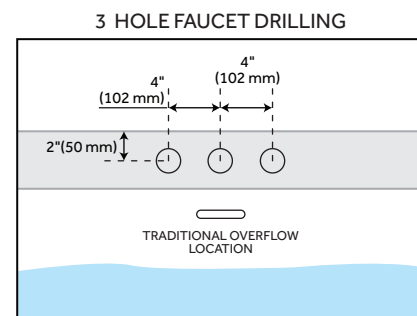

66" BARREN

ACRYLIC FREESTANDING TUB

SKU: 946779

CONTENTS

66" TUB PAGE 2

FEATURES

- Design: Modern
- Product Finish: White
- Features: Integral Drain & Overflow
- Overflow Hole: Yes
- Integral Drain & Overflow : Yes
- Shape: Rectangle
- Material: Acrylic
- Tap Deck: Yes
- Drain Included: Yes
- Faucet Included: No
- Built-in Adjusters: Yes
- Trim Kit Includes: Pop-Up Drain with Matching Drain Cover and Overflow Plate in your Choice of Color
- Optional Quick Connect Drop-In Drain Kit Includes:
 - Floor Plate
 - 1-1/2" PVC Pipe
 - 2" x 1-1/2" Trap Adapters
 - 1 Brass Threaded
 - 1 Brass Unthreaded Tailpiece and Plug
- Installs Above Your Subfloor, but Underneath Your Cement Floor or Tile, so You Do Not Need Access Below the Fixture
- Formed of Two Acrylic Sheets, the Air Between Acting as Thermal Insulator

REVISED 12/29/2021

66" BARREN

ACRYLIC FREESTANDING TUB

SKU: 946779

FEATURES

- Length: 66-3/8"
- Width: 32"
- Height: 23-13/16"
- Tub Interior Length: 46-1/16"
- Tub Interior Width: 21-1/4"
- Water Depth To Overflow: 15-9/16"
- Water Depth to Rim: 18-15/16"
- Water Capacity Without Overflow (Gallons): 78
- Water Capacity With Overflow (Gallons): 71
- Tub Weight Uncrated (lbs): 151
- Tub Weight Crated (lbs): 241