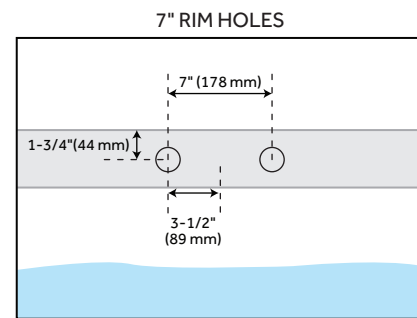

66" BARREN

ACRYLIC FREESTANDING TUB

SKU: 946779

CONTENTS

66" TUB PAGE 2

FEATURES

- Design: Modern
- Product Finish: White
- Features: Integral Drain & Overflow
- Overflow Hole: Yes
- Integral Drain & Overflow : Yes
- Shape: Rectangle
- Material: Acrylic
- Tap Deck: Yes
- Drain Included: Yes
- Faucet Included: No
- Built-in Adjusters: Yes
- Trim Kit Includes: Pop-Up Drain with Matching Drain Cover and Overflow Plate in your Choice of Color
- Optional Quick Connect Drop-In Drain Kit Includes:
 - Floor Plate
 - 1-1/2" PVC Pipe
 - 2" x 1-1/2" Trap Adapters
 - 1 Brass Threaded
 - 1 Brass Unthreaded Tailpiece and Plug
- Installs Above Your Subfloor, but Underneath Your Cement Floor or Tile, so You Do Not Need Access Below the Fixture
- Formed of Two Acrylic Sheets, the Air Between Acting as Thermal Insulator

REVISED 12/29/2021

66" BARREN

ACRYLIC FREESTANDING TUB

SKU: 946779

FEATURES

- Length: 66-3/8"
- Width: 32"
- Height: 23-13/16"
- Tub Interior Length: 46-1/16"
- Tub Interior Width: 21-1/4"
- Water Depth To Overflow: 15-9/16"
- Water Depth to Rim: 18-15/16"
- Water Capacity Without Overflow (Gallons): 78
- Water Capacity With Overflow (Gallons): 71
- Tub Weight Uncrated (lbs): 151
- Tub Weight Crated (lbs): 241