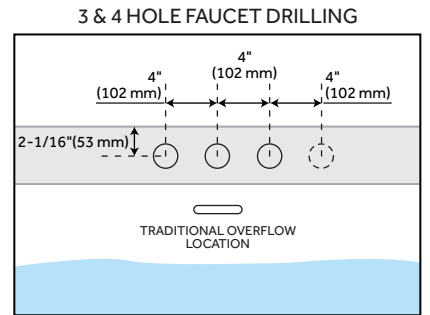

55" JAIDYN ACRYLIC FREESTANDING TUB

SKU: 946781-55

All dimensions and specifications are nominal and may vary. Use actual products for accuracy in critical situations.