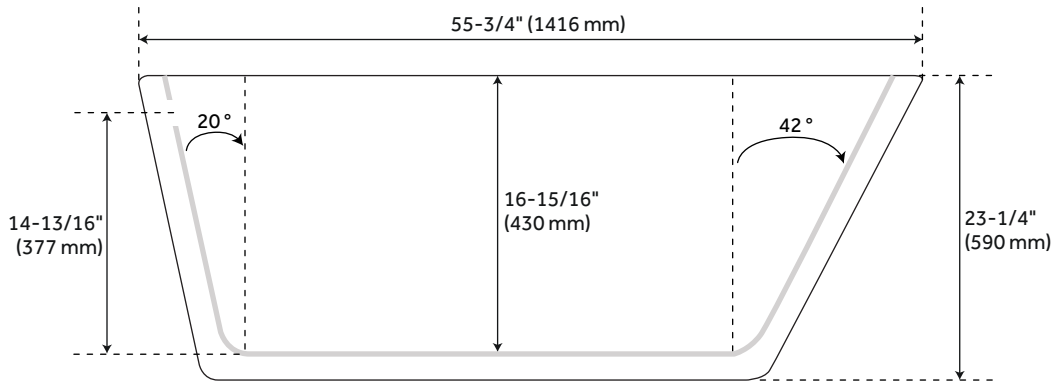

55" JAIDYN ACRYLIC FREESTANDING TUB

SKU: 946781-55

All dimensions and specifications are nominal and may vary. Use actual products for accuracy in critical situations.