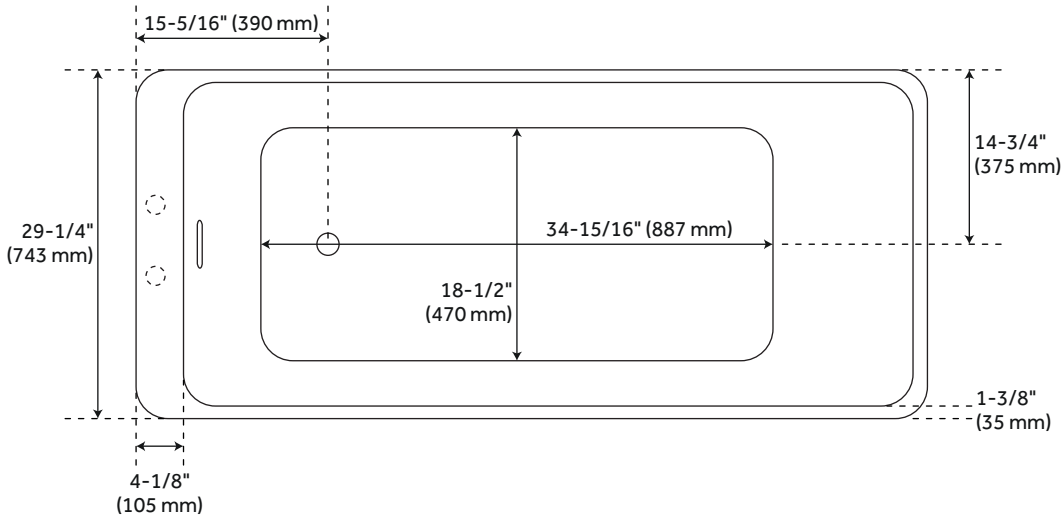

55" JAIDYN ACRYLIC FREESTANDING TUB

SKU: 946781-55

All dimensions and specifications are nominal and may vary. Use actual products for accuracy in critical situations.