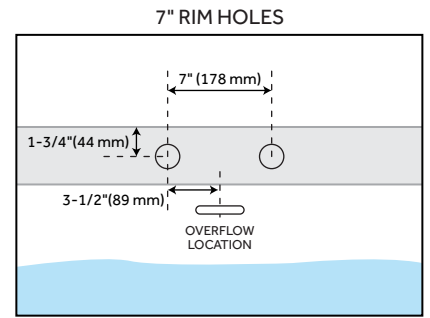

55" JAIDYN ACRYLIC FREESTANDING TUB

SKU: 946781-55

All dimensions and specifications are nominal and may vary. Use actual products for accuracy in critical situations.