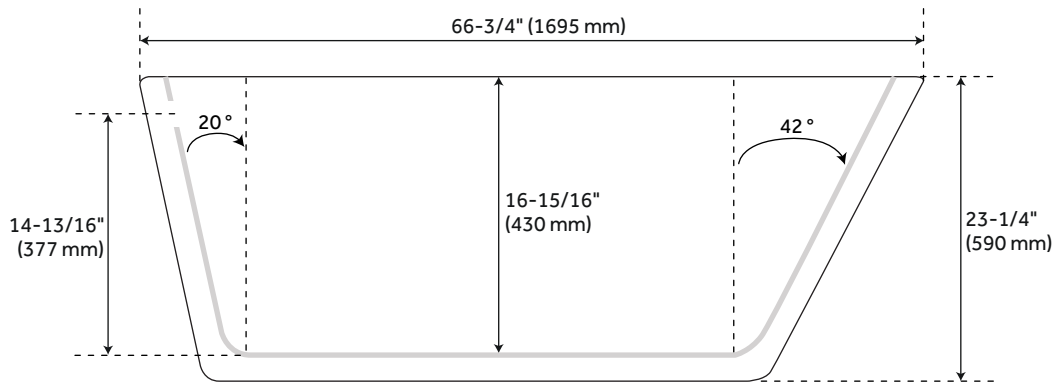

67" JAIDYN ACRYLIC FREESTANDING TUB

SKU: 946781-67

All dimensions and specifications are nominal and may vary. Use actual products for accuracy in critical situations.