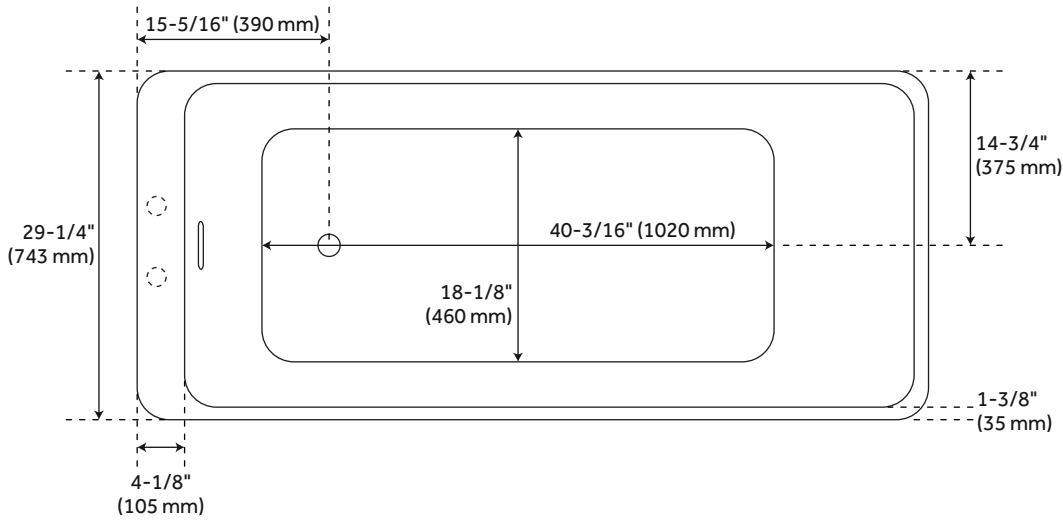

67" JAIDYN ACRYLIC FREESTANDING TUB

SKU: 946781-67

All dimensions and specifications are nominal and may vary. Use actual products for accuracy in critical situations.