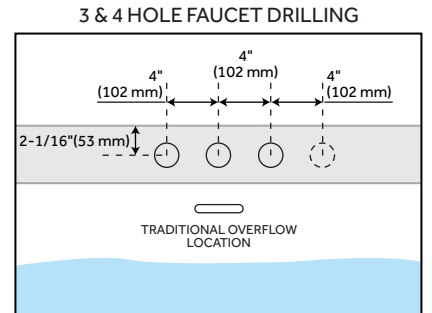

67" JAIDYN ACRYLIC FREESTANDING TUB

SKU: 946781-67

All dimensions and specifications are nominal and may vary. Use actual products for accuracy in critical situations.