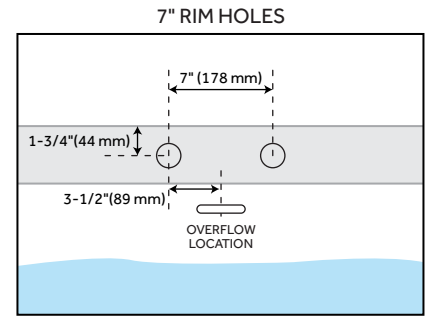

67" JAIDYN ACRYLIC FREESTANDING TUB

SKU: 946781-67

All dimensions and specifications are nominal and may vary. Use actual products for accuracy in critical situations.