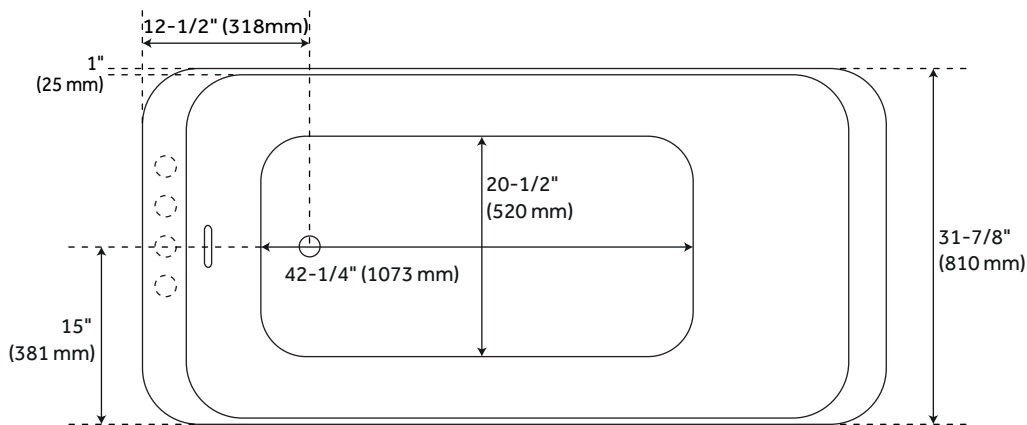

## FEATURES

Design: Modern  
Product Finish: White  
Material: Acrylic  
Length: 63-3/4"  
Width: 31-7/8"  
Height: 28-3/8"  
Depth: 14-15/16"  
Overflow Hole: Yes  
Water Depth To Overflow: 14-15/16"  
Exterior Treatment: Smooth  
Interior Treatment: Smooth  
Faucet Included: No  
Shape: Rectangle  
Size: 63"  
Tub Overflow: Yes  
Integral Drain & Overflow: Yes  
Tub Material: Acrylic  
Tub Interior Length: 42-1/4"  
Tub Interior Width: 20-1/2"  
Tap Deck: No  
Faucet Drillings: No Drillings  
Water Capacity (Gallons): 74  
Built-In Adjusters: Yes

## ADDITIONAL FEATURES

- All dimensions are ( $\pm 1/2''$ ).
- Trim kit includes: Pop-Up Drain with matching drain cover and overflow plate in your choice of color.
- Formed of two acrylic sheets, the air between acting as thermal insulator.
- Before drilling for a rim-mounted faucet, refer to the specification sheet for faucet location and dimensions.
- Foam Insulation option: increases heat retention and prevents condensation due to water and air temperature fluctuations.
- Optional Quick Connect Drop-In Drain Kit Includes:
  - Floor Plate, 1-1/2" PVC Pipe, 2" x 1-1/2" Trap Adapters, 1 Brass Threaded, 1 Brass Unthreaded Tailpiece and Plug.
  - Installs above your subfloor, but underneath your cement floor or tile, so you do not need access below the fixture.

# 63" SOUZA ACRYLIC FREESTANDING TUB

All dimensions and specifications are nominal and may vary. Use actual products for accuracy in critical situations.