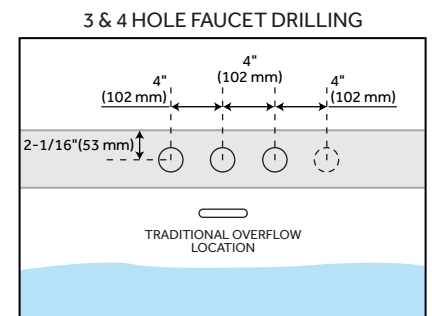

63" SOUZA ACRYLIC FREESTANDING TUB

All dimensions and specifications are nominal and may vary. Use actual products for accuracy in critical situations.