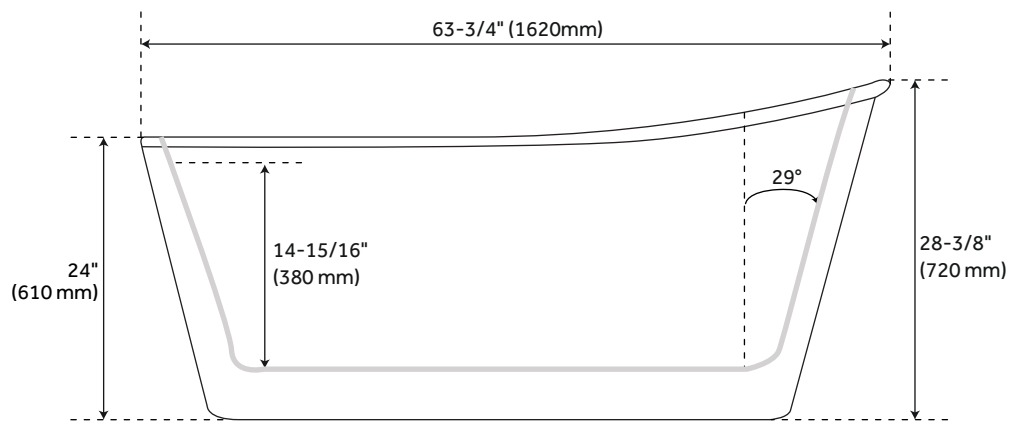

63" SOUZA ACRYLIC FREESTANDING TUB

All dimensions and specifications are nominal and may vary. Use actual products for accuracy in critical situations.