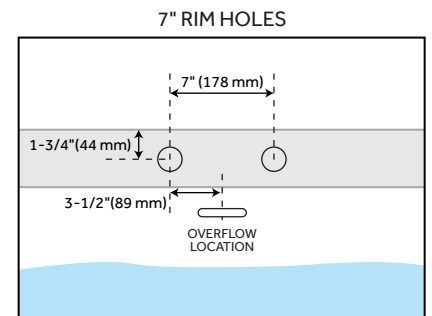

63" SOUZA ACRYLIC FREESTANDING TUB

All dimensions and specifications are nominal and may vary. Use actual products for accuracy in critical situations.