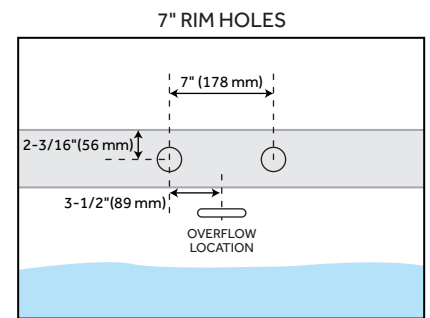

63" RASSI ACRYLIC FREESTANDING TUB

SKU: 946785

All dimensions and specifications are nominal and may vary. Use actual products for accuracy in critical situations.