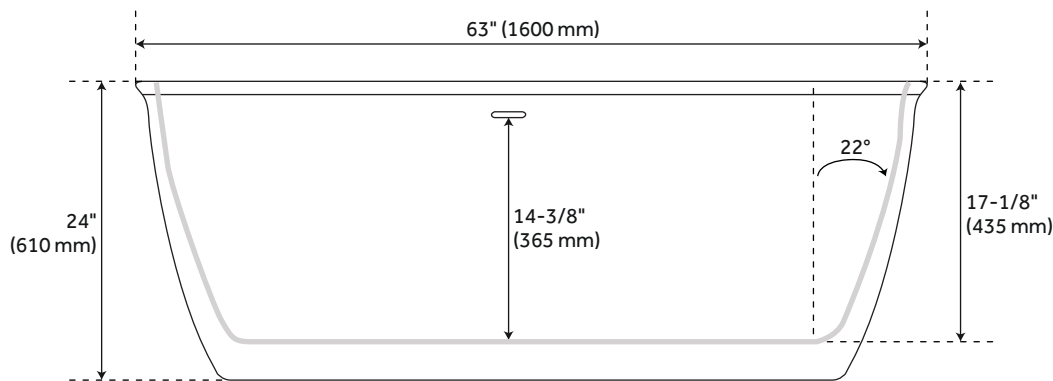

63" RASSI ACRYLIC FREESTANDING TUB

SKU: 946785

All dimensions and specifications are nominal and may vary. Use actual products for accuracy in critical situations.