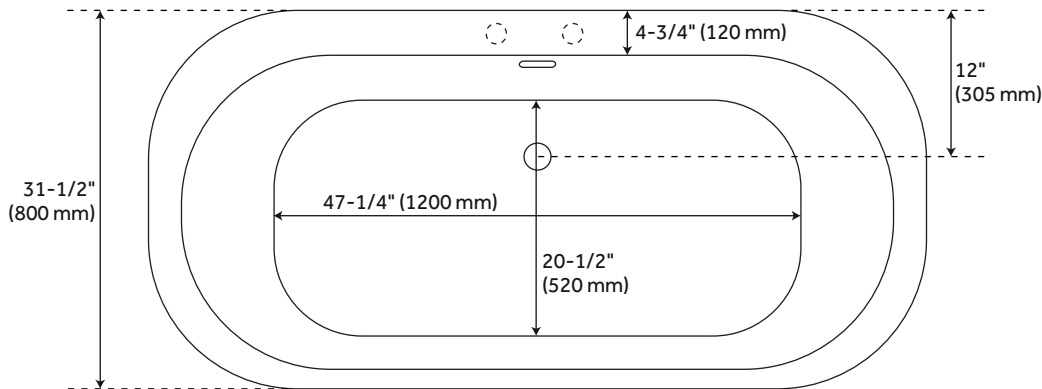

63" RASSI ACRYLIC FREESTANDING TUB

SKU: 946785

All dimensions and specifications are nominal and may vary. Use actual products for accuracy in critical situations.