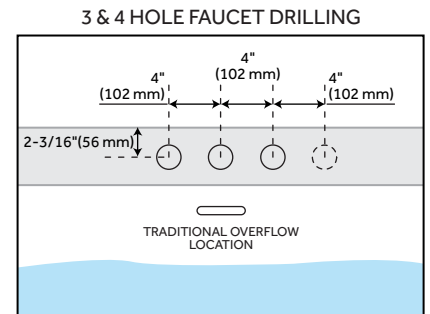

63" RASSI ACRYLIC FREESTANDING TUB

SKU: 946785

All dimensions and specifications are nominal and may vary. Use actual products for accuracy in critical situations.