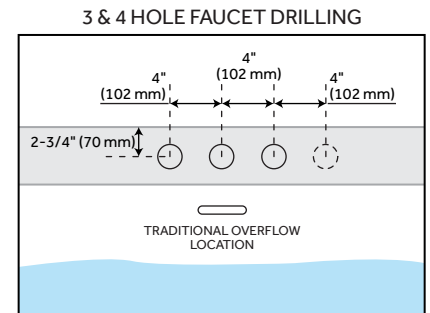

67" ZAIDA ACRYLIC FREESTANDING TUB

All dimensions and specifications are nominal and may vary. Use actual products for accuracy in critical situations.