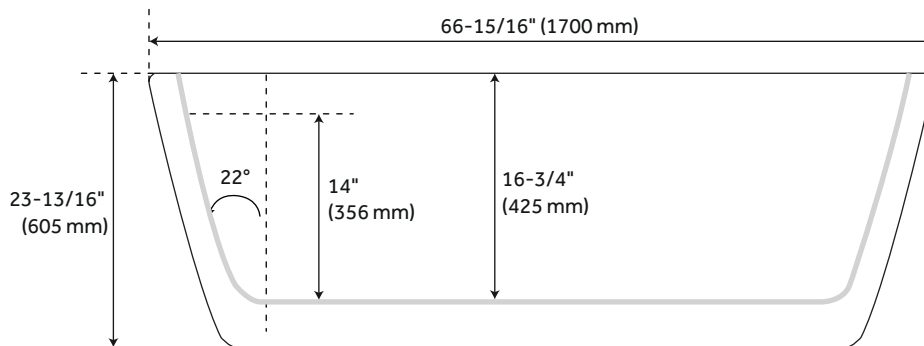

67" ZAIDA ACRYLIC FREESTANDING TUB

All dimensions and specifications are nominal and may vary. Use actual products for accuracy in critical situations.