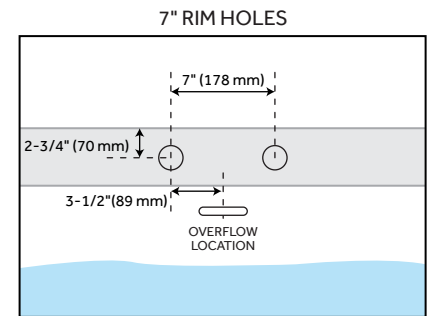

67" ZAIDA ACRYLIC FREESTANDING TUB

All dimensions and specifications are nominal and may vary. Use actual products for accuracy in critical situations.