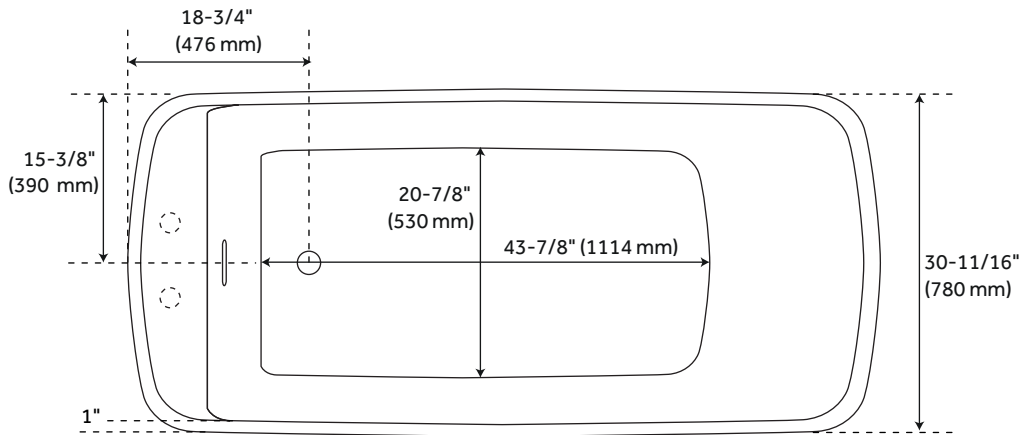

Product Finish: White

Material: Acrylic

Length: 66-15/16"

Width: 30-11/16"

Height: 23-13/16"

Overflow Hole: Yes

Water Depth To Overflow: 14"

Interior Treatment: Smooth

Faucet Included: No

Shape: Rectangle

Size: 67"

Tub Overflow: Yes

Integral Drain & Overflow: Yes

Tub Material: Acrylic

Tub Interior Length: 43-7/8"

Tub Interior Width: 20-7/8"

Tap Deck: Yes

Faucet Drillings: No Drillings

Water Capacity (Gallons): 78

LISTED ID: SH112072WH

REVISED 9/8/2023

67" ZAIDA ACRYLIC FREESTANDING TUB

SKU: 946786

Code: SH446367, SH446369, SH446368, SH446370, SH446371, SH446372, SH446373, SH464250, SH464251, SH464249, SH464252, SH464253, SH464254, SH464255

REVISED 9/8/2023

67" ZAIDA ACRYLIC FREESTANDING TUB

All dimensions and specifications are nominal and may vary. Use actual products for accuracy in critical situations.