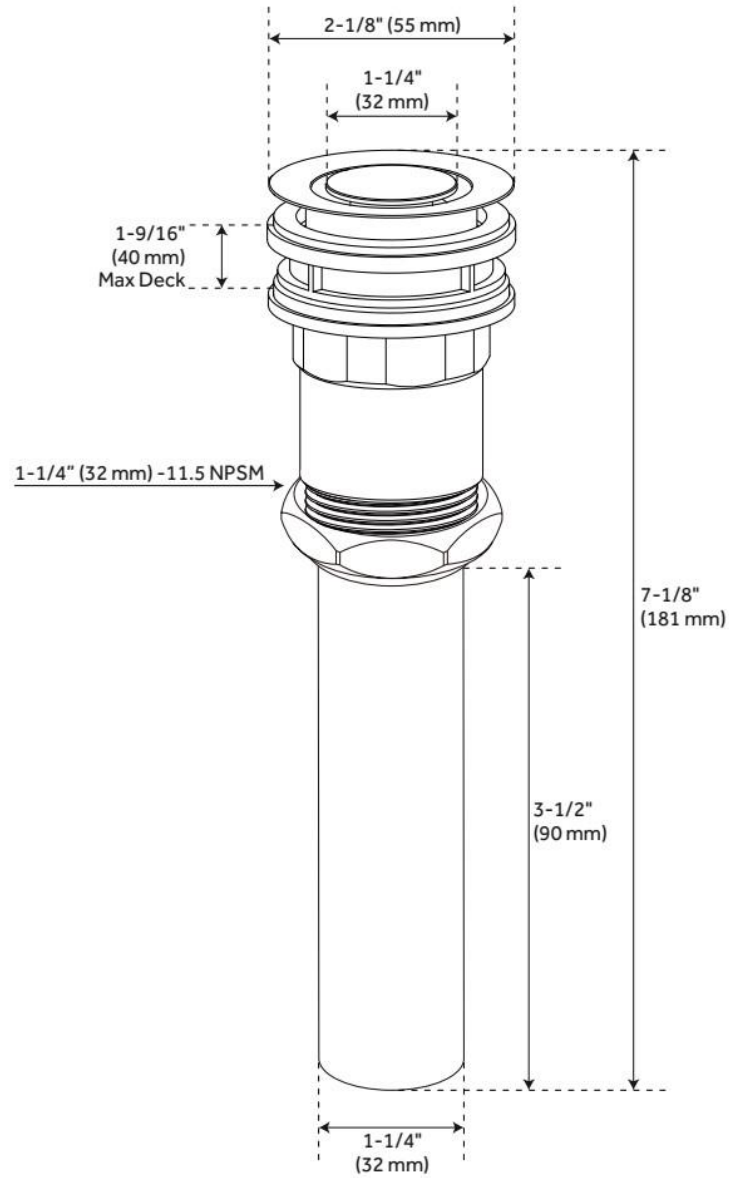

POP-DOWN BATHROOM SINK DRAIN

SKU: 947925
Code: SHLD100

REVISED 7/3/2024