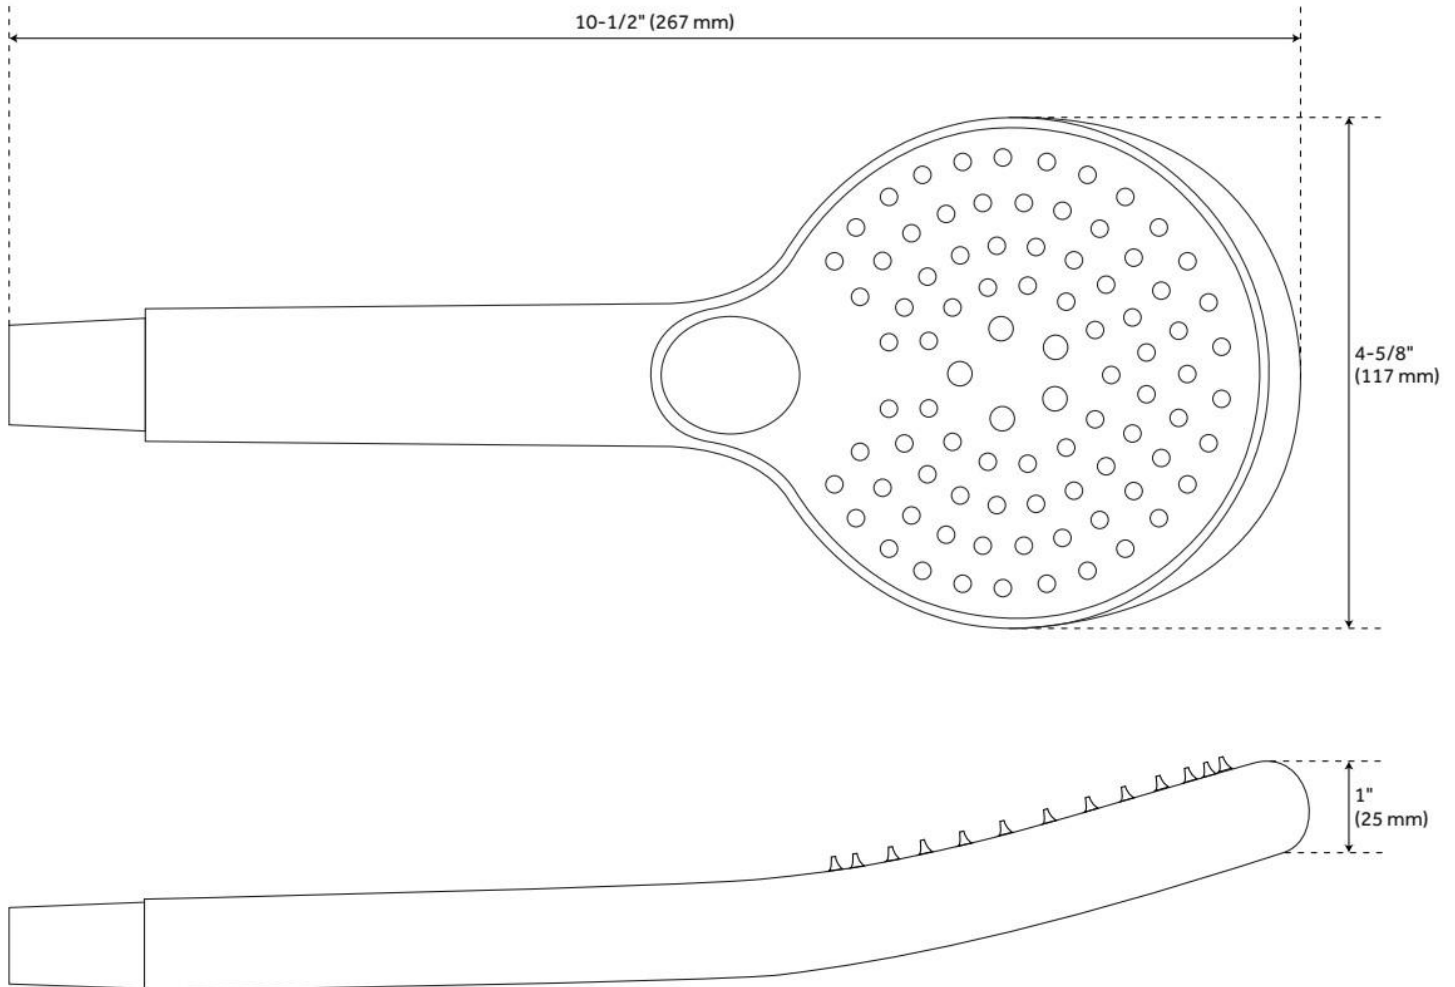

LOWDEN SLIDE BAR AND MULTIFUNCTION HAND SHOWER

SKU: 947926

Code: SHSB3050, SHHS4120G, SHH1010, SHSB3060

REVISED 6/3/2024