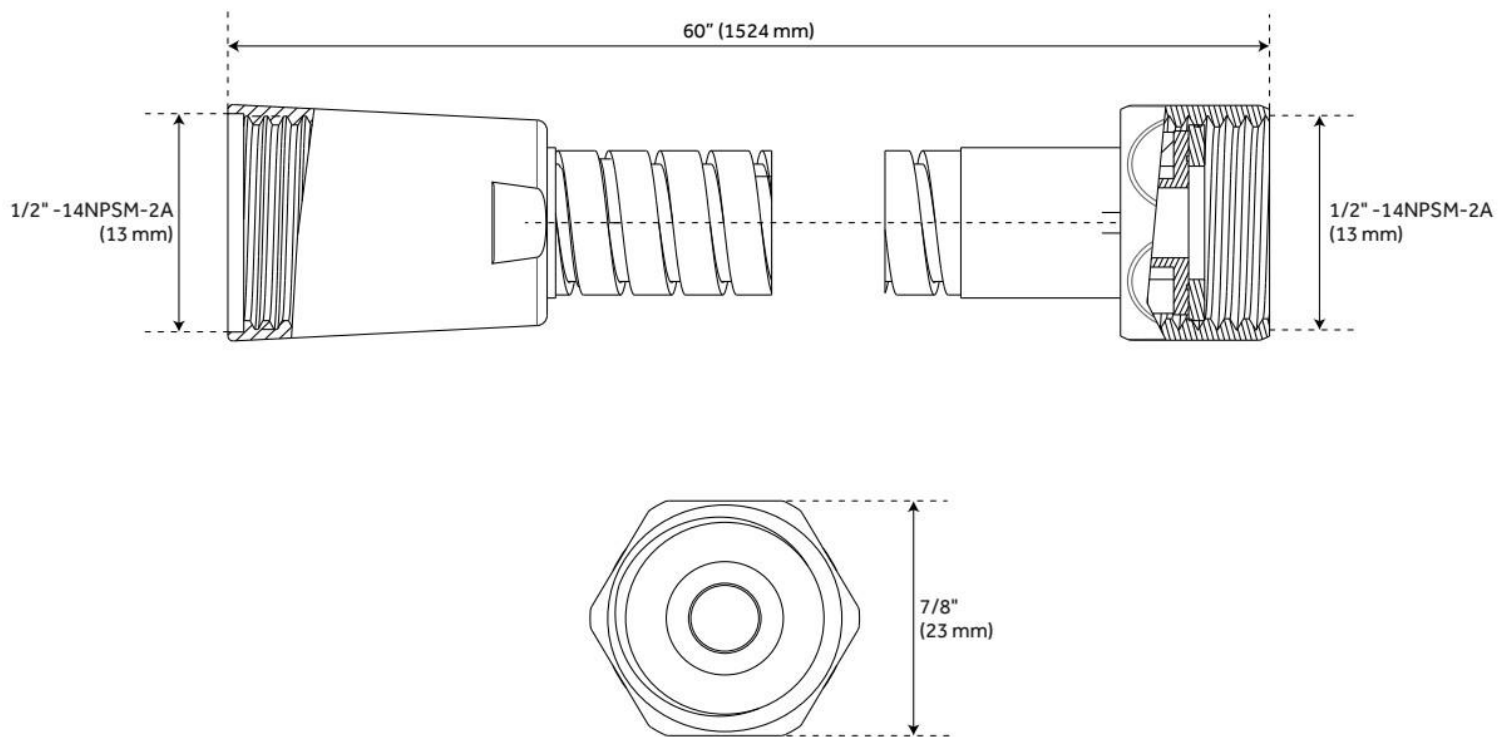

ADDITIONAL FEATURES

- 60" - 72" stretchable metal shower hose.
- Double spiral constructed hose.
- 30" Slide Bar Centers: 23-1/2"
- 36" Slide Bar Centers: 26-1/2"
- Slide Bar Outside Diameter: 7/8"
- Handshower Length: 10-1/2"
- Handshower Width: 4-5/8"
- Handshower Depth: 1"

FEATURES

Material: Brass

ADDITIONAL FEATURES

- 30" Slide Bar Centers: 23-1/2"
- 36" Slide Bar Centers: 26-1/2"
- Slide Bar Outside Diameter: 7/8"

REVISED 5/23/2024

LOWDEN SLIDE BAR FOR HAND SHOWER

SKU: 953090

Code: SHSB3050, SHSB3060

REVISED 5/23/2024

60" STRETCHABLE METAL HAND SHOWER HOSE

SKU: 948938

Code: SHH1010, SH484205, SH485500, SHH1010PB

FEATURES

Connection Type: 1/2" IPS

ASME A112.18.1/CSA B125.1, Massachusetts Accepted, LISTED ID: SHH1010*

ADDITIONAL FEATURES

- 60" - 72" stretchable metal shower hose.
- Double spiral construction.
- Metal conical nut.

REVISED 5/23/2024

60" STRETCHABLE METAL HAND SHOWER HOSE

SKU: 948938

Code: SHH1010, SH484205, SH485500, SHH1010PB