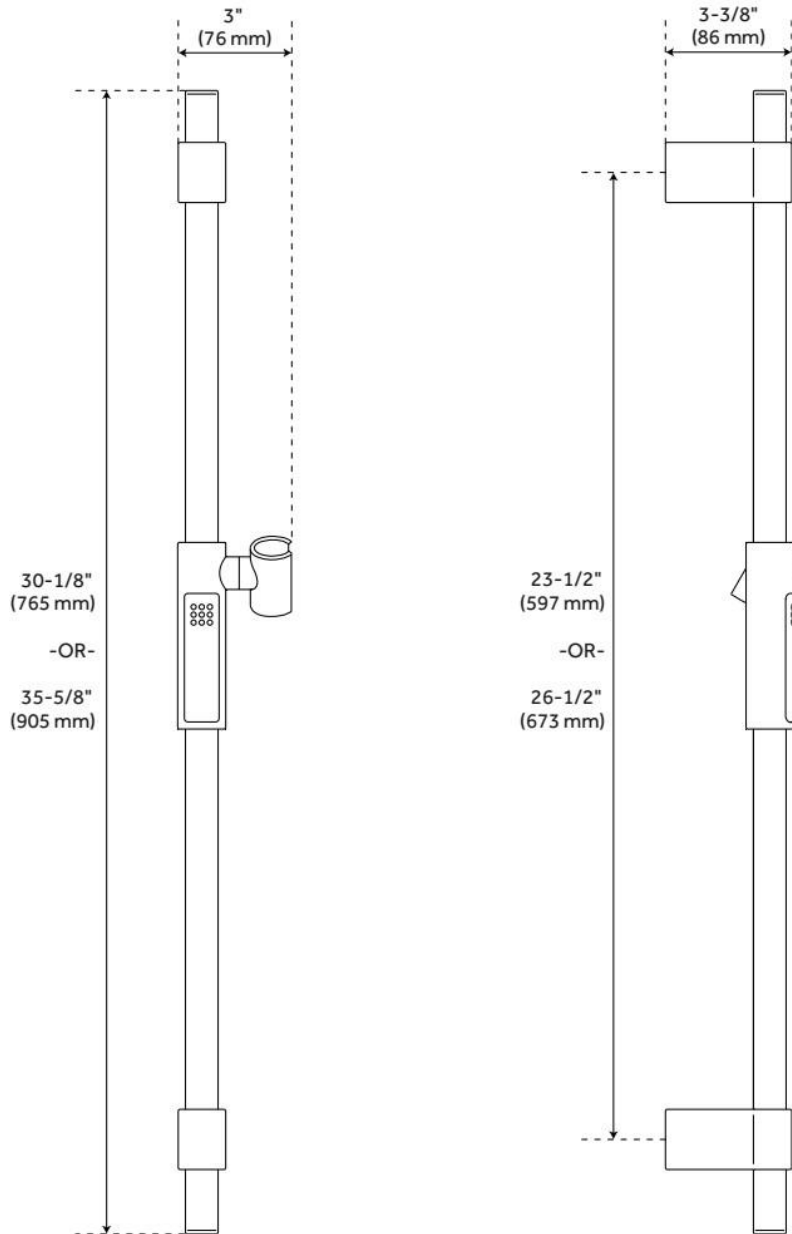

ADDITIONAL FEATURES

- 60" - 72" stretchable metal shower hose.
- Double spiral constructed hose.
- 30" Slide Bar Centers: 23-1/2"
- 36" Slide Bar Centers: 26-1/2"
- Slide Bar Outside Diameter: 7/8"
- Handshower Length: 10-1/2"
- Handshower Width: 4-5/8"
- Handshower Depth: 1"

FEATURES

Material: Brass

ADDITIONAL FEATURES

- 30" Slide Bar Centers: 23-1/2"
- 36" Slide Bar Centers: 26-1/2"
- Slide Bar Outside Diameter: 7/8"

REVISED 5/23/2024

LOWDEN SLIDE BAR FOR HAND SHOWER

SKU: 953090

Code: SHSB3050, SHSB3060

REVISED 5/23/2024

60" STRETCHABLE METAL HAND SHOWER HOSE

SKU: 948938

Code: SHH1010, SH484205, SH485500, SHH1010PB

FEATURES

Connection Type: 1/2" IPS

ASME A112.18.1/CSA B125.1, Massachusetts Accepted, LISTED ID: SHH1010*

ADDITIONAL FEATURES

- 60" - 72" stretchable metal shower hose.
- Double spiral construction.
- Metal conical nut.

REVISED 5/23/2024

60" STRETCHABLE METAL HAND SHOWER HOSE

SKU: 948938

Code: SHH1010, SH484205, SH485500, SHH1010PB