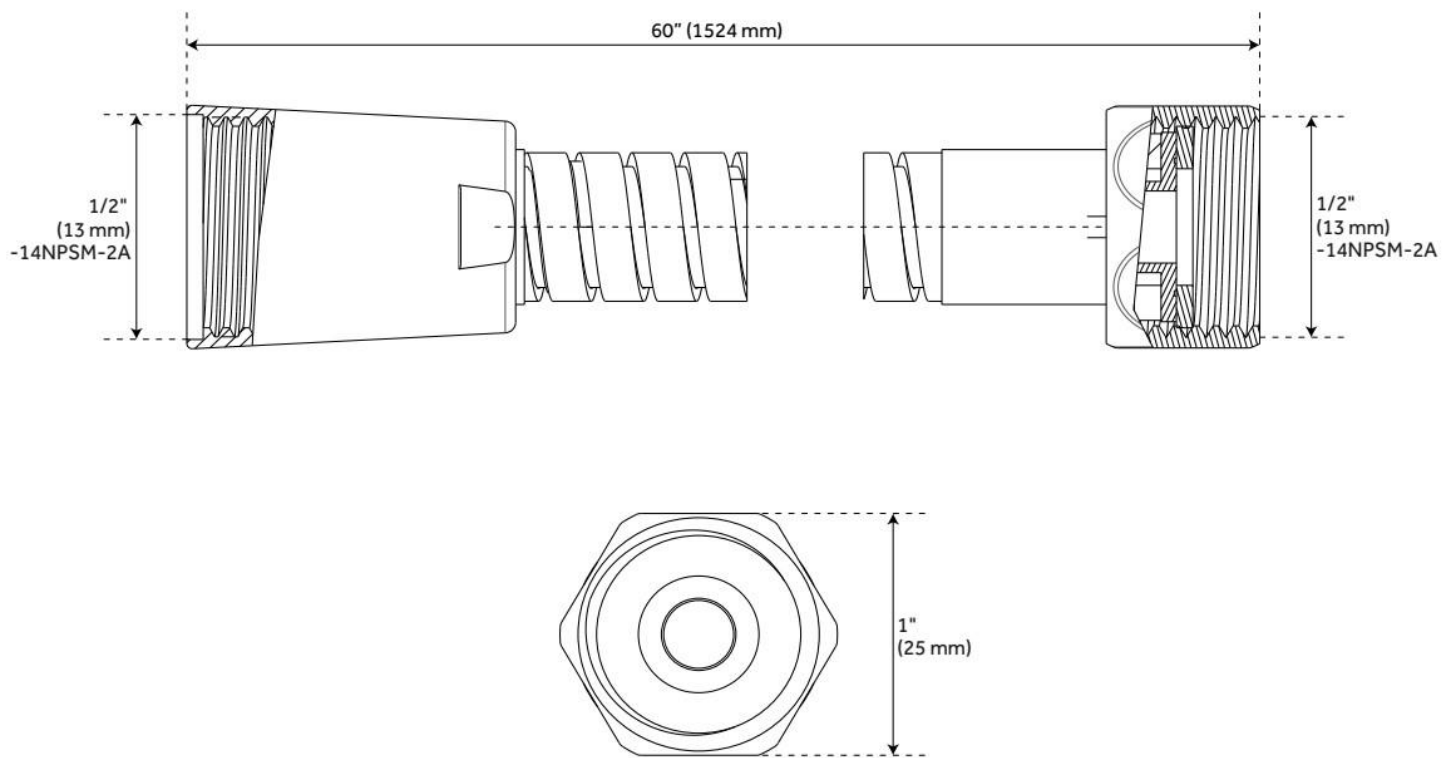

LOWDEN SLIDE BAR AND MULTIFUNCTION HAND SHOWER

SKU: 947926

Code: SHSB3050, SHHS4120G, SHH1010, SHSB3060

REVISED 6/3/2024