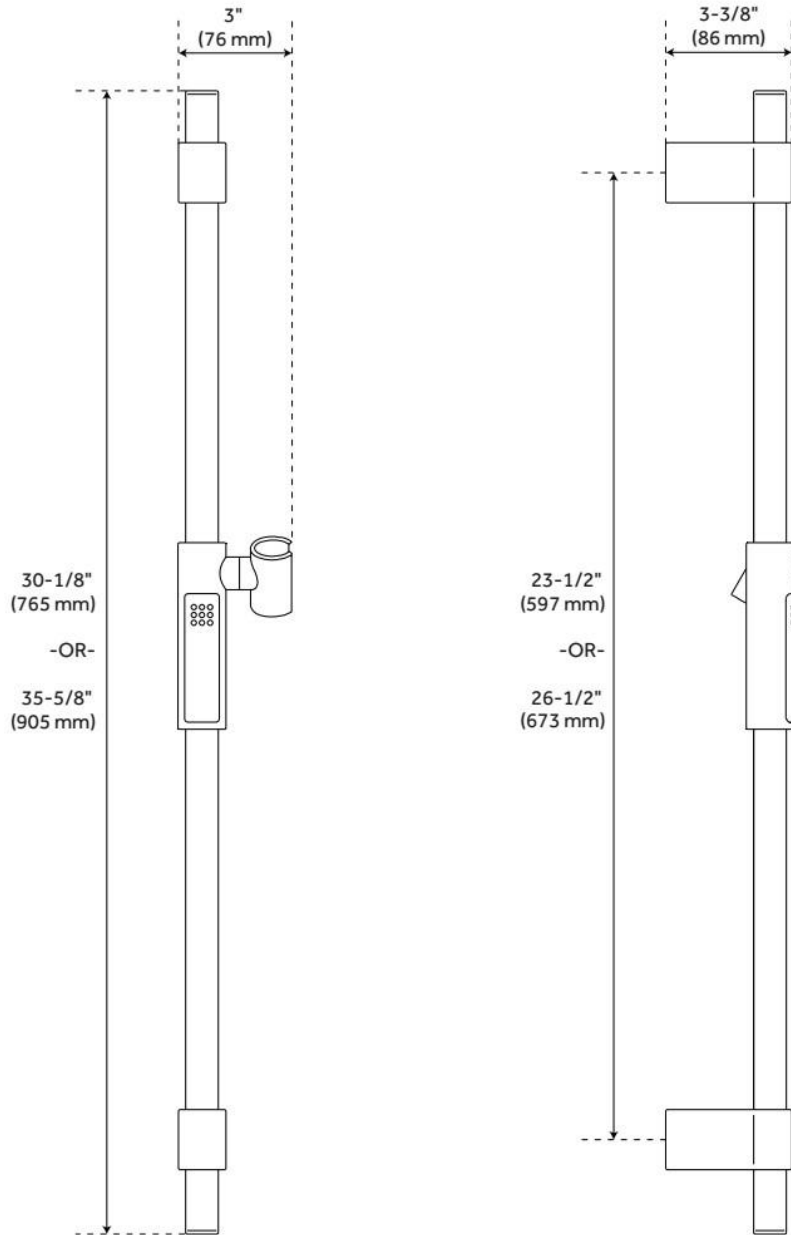

LOWDEN SLIDE BAR AND MULTIFUNCTION HAND SHOWER

SKU: 947926

Code: SHSB3050, SHHS4120G, SHH1010, SHSB3060

REVISED 6/3/2024