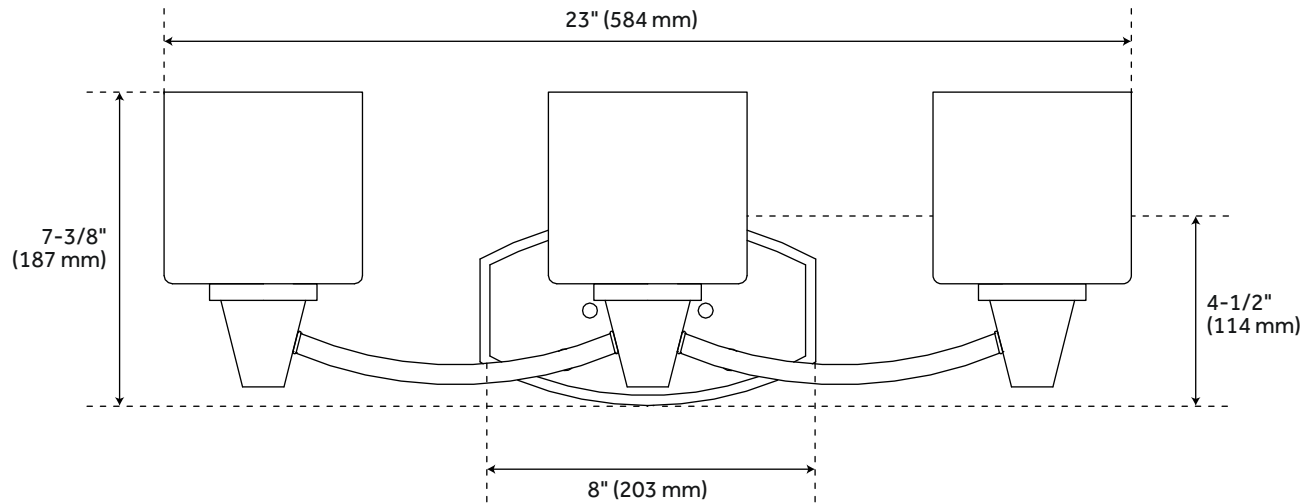

## FEATURES

Installation Type: Wall Mount  
Design: Traditional  
Material: Steel/Glass  
Width: 23"  
Height: 7-3/8"  
Depth: 6-1/2"  
Base Plate Height: 4-1/2"  
Mounting Hardware Included: Yes  
Reversible Mounting: Yes  
Shade Finish: Frosted  
Shade Material: Glass  
Number of Bulbs: 3  
Base Plate Width: 8"  
Base Plate Depth: 1"  
Location Type: Suitable for Damp Locations  
Bulbs Included: No  
Bulb Type: Medium E-26  
Wattage per Bulb: 100  
Extension: 6-1/2"  
Voltage: 120

# EASTOVER 3-LIGHT VANITY LIGHT

SKU: 947958

PHVL2263

All dimensions and specifications are nominal and may vary. Use actual products for accuracy in critical situations.