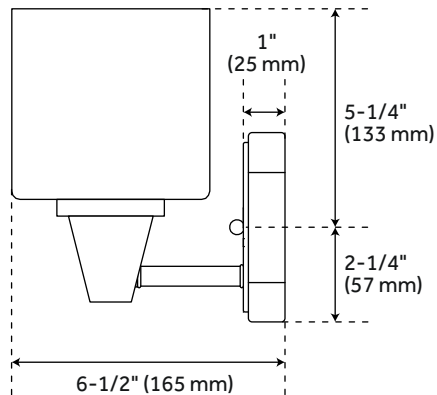

## FEATURES

Installation Type: Wall Mount  
Design: Traditional  
Material: Steel/Glass  
Width: 23"  
Height: 7-3/8"  
Depth: 6-1/2"  
Base Plate Height: 4-1/2"  
Mounting Hardware Included: Yes  
Reversible Mounting: Yes  
Shade Finish: Frosted  
Shade Material: Glass  
Number of Bulbs: 3  
Base Plate Width: 8"  
Base Plate Depth: 1"  
Location Type: Suitable for Damp Locations  
Bulbs Included: No  
Bulb Type: Medium E-26  
Wattage per Bulb: 100  
Extension: 6-1/2"  
Voltage: 120

# EASTOVER 3-LIGHT VANITY LIGHT

SKU: 947958

PHVL2263

All dimensions and specifications are nominal and may vary. Use actual products for accuracy in critical situations.