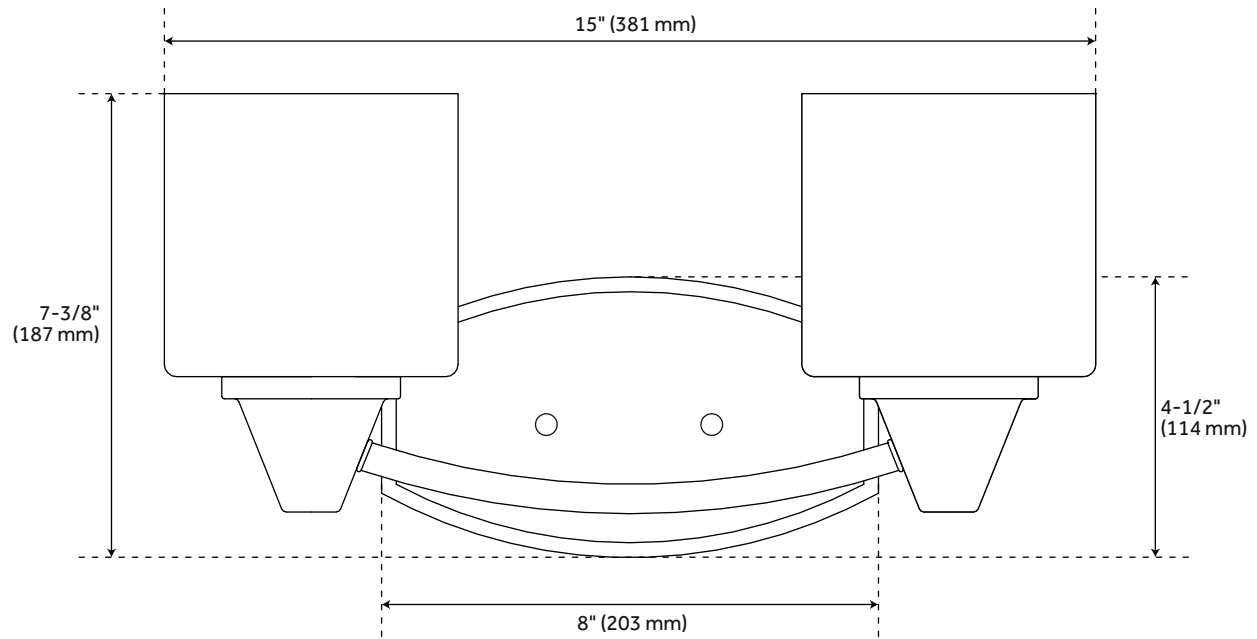

EASTOVER 2-LIGHT VANITY LIGHT

SKU: 947959

Code: PH2262, PHVL2262

UL 1598 / CSA C22.2 No 250.0

FEATURES

Installation Type: Wall Mount
Design: Traditional
Material: Steel/Glass
Width: 15"
Height: 7-3/8"
Depth: 6-1/2"
Base Plate Height: 4-1/2"
Mounting Hardware Included: Yes
Reversible Mounting: Yes
Shade Finish: Frosted
Shade Material: Glass
Number of Bulbs: 2
Base Plate Width: 8"
Base Plate Depth: 1"
Location Type: Suitable for Damp Locations
Bulbs Included: No
Bulb Type: Medium E-26
Wattage per Bulb: 100
Extension: 6-1/2"
Voltage: 120

REVISED 4/2/2023

EASTOVER 2-LIGHT VANITY LIGHT

SKU: 947959

Code: PH2262, PHVL2262

ADDITIONAL FEATURES

- Hardwired.

REVISED 4/2/2023

EASTOVER 2-LIGHT VANITY LIGHT

SKU: 947959

PHVL2262

All dimensions and specifications are nominal and may vary. Use actual products for accuracy in critical situations.