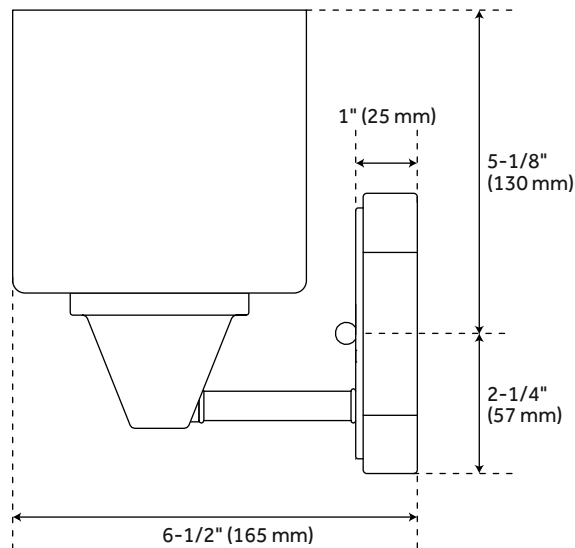

EASTOVER 2-LIGHT VANITY LIGHT

SKU: 947959

Code: PH2262, PHVL2262

UL 1598 / CSA C22.2 No 250.0

FEATURES

Installation Type: Wall Mount
Design: Traditional
Material: Steel/Glass
Width: 15"
Height: 7-3/8"
Depth: 6-1/2"
Base Plate Height: 4-1/2"
Mounting Hardware Included: Yes
Reversible Mounting: Yes
Shade Finish: Frosted
Shade Material: Glass
Number of Bulbs: 2
Base Plate Width: 8"
Base Plate Depth: 1"
Location Type: Suitable for Damp Locations
Bulbs Included: No
Bulb Type: Medium E-26
Wattage per Bulb: 100
Extension: 6-1/2"
Voltage: 120

SKU: 947959

PHVL2262

All dimensions and specifications are nominal and may vary. Use actual products for accuracy in critical situations.