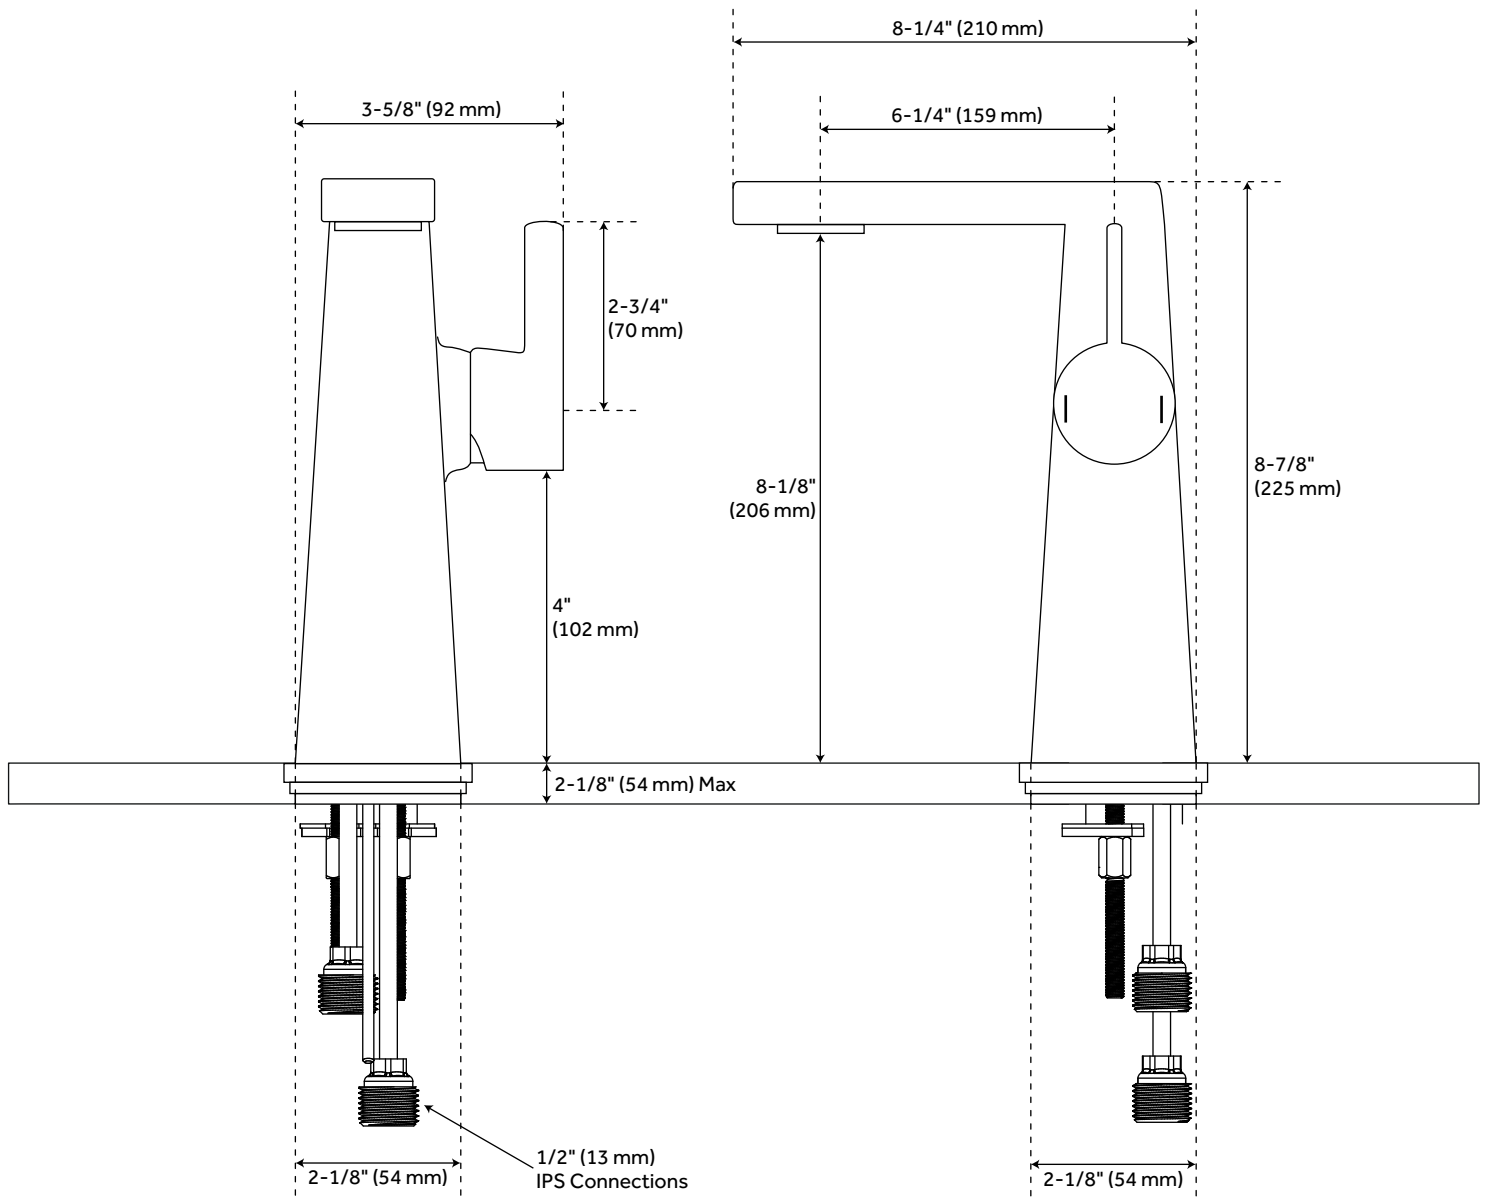

LUNA SINGLE-HOLE VESSEL FAUCET WITH POP-UP DRAIN

SKU: 947997

Code: SH443185, SH443187

FEATURES

Installation Type: Vessel
Design: Modern
Length: 3-5/8"
Width: 8-1/4"
Height: 8-7/8"
Faucet Centers: Single-Hole
Overflow Hole: true
Fits Drain Hole Size: 1-1/2"
Drain Included: Yes
Faucet Material: Brass
Handle Type: Lever
Handle Length: 2-3/4"
Base Plate Width: 2-1/8"
IPS: 1/2"
Flow Rate: 1.2
Height To Spout: 8-1/8"
Spout Reach: 6-1/4"
Handle Height: 4"
Ceramic Disc Cartridges: Yes
Hot and Cold Indicators: Yes

REVISED 3/16/2023

LUNA SINGLE-HOLE VESSEL FAUCET WITH POP-UP DRAIN

SKU: 947997

Code: SH443185, SH443187

ADDITIONAL FEATURES

- Drain is compatible with sinks that have an overflow hole.

REVISED 3/16/2023

LUNA SINGLE-HOLE VESSEL FAUCET WITH POP-UP DRAIN

SKU: 947997

All dimensions and specifications are nominal and may vary. Use actual products for accuracy in critical situations.