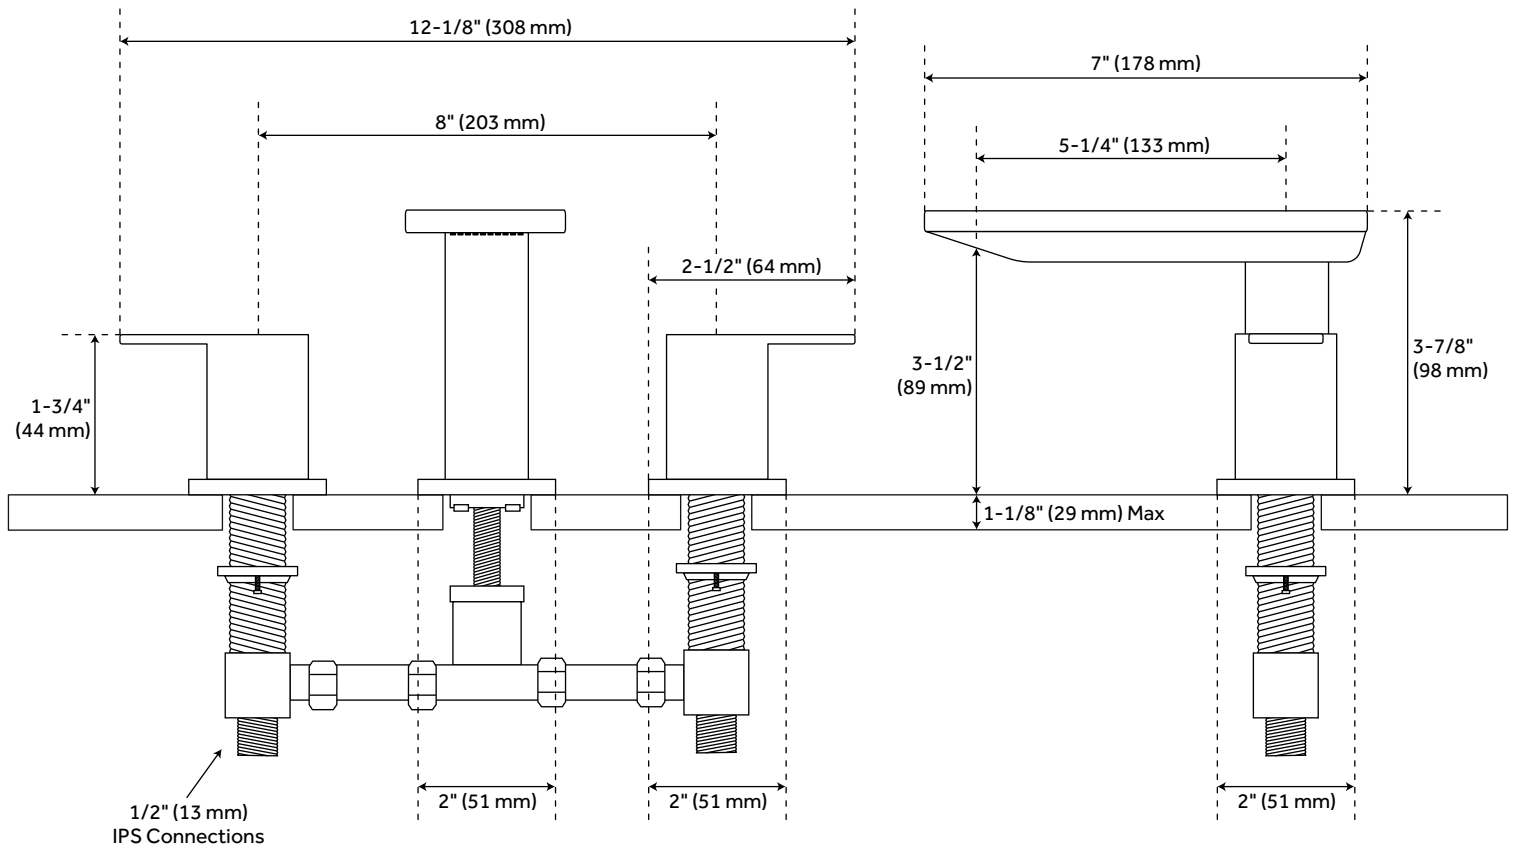

HOLLYN WIDESPREAD BATHROOM FAUCET

SKU: 947998

Code: SH443399, SH443401

FEATURES

Installation Type: Widespread
Features: Waterfall
Design: Modern
Length: 12-1/8"
Width: 7"
Height: 3-7/8"
Faucet Centers: 8"
Overflow Hole: true
Fits Drain Hole Size: 1-1/2"
Drain Included: Yes
Faucet Material: Metal
Handle Type: Lever
Handle Length: 2"
Base Plate Width: 2" (spout/handles)
IPS: 1/2"
Flow Rate: 1.2
Kitchen Faucet Holes: 3
Height To Spout: 3-1/2"
Spout Reach: 5-1/4"
Handle Height: 1-3/4"
Ceramic Disc Cartridges: Yes
Hot and Cold Indicators: Yes

REVISED 3/17/2023

HOLLYN WIDESPREAD BATHROOM FAUCET

SKU: 947998

Code: SH443399, SH443401

ADDITIONAL FEATURES

- Drain is compatible with sinks that have an overflow hole.

REVISED 3/17/2023

HOLLYN WIDESPREAD BATHROOM FAUCET

SKU: 947998

All dimensions and specifications are nominal and may vary. Use actual products for accuracy in critical situations.