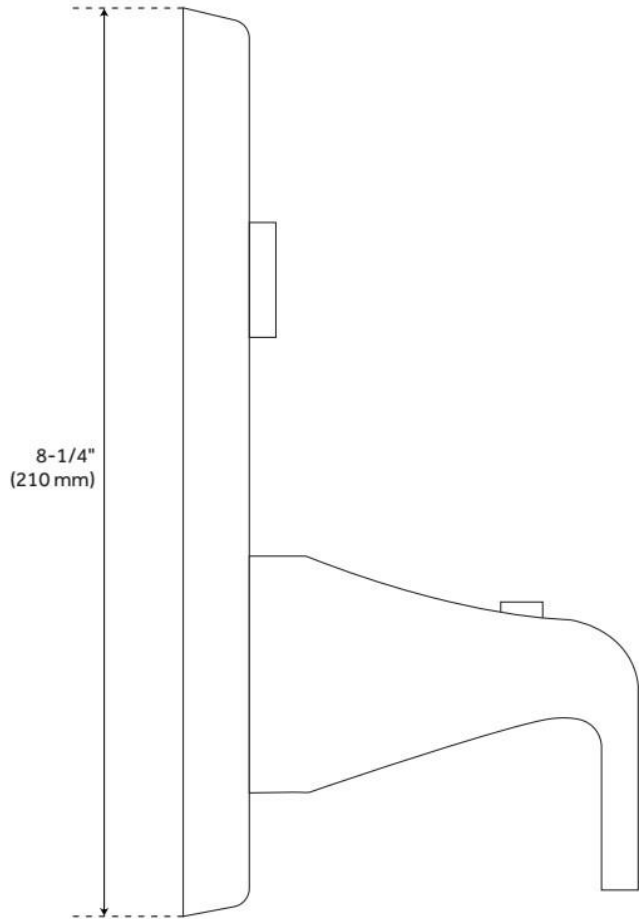

LUNA SIMPLE SELECT 3-WAY THERMOSTATIC VALVE

SKU: 948000

Code: SH443612, SH443613

FEATURES

Material: Brass

Diverter Outlets: 3

Cartridge Type: Thermostatic

ASME A112.18.1/CSA B125.1, LISTED ID: 510357

REVISED 6/3/2024

LUNA SIMPLE SELECT 3-WAY THERMOSTATIC VALVE

SKU: 948000

Code: SH443612, SH443613

REVISED 6/3/2024