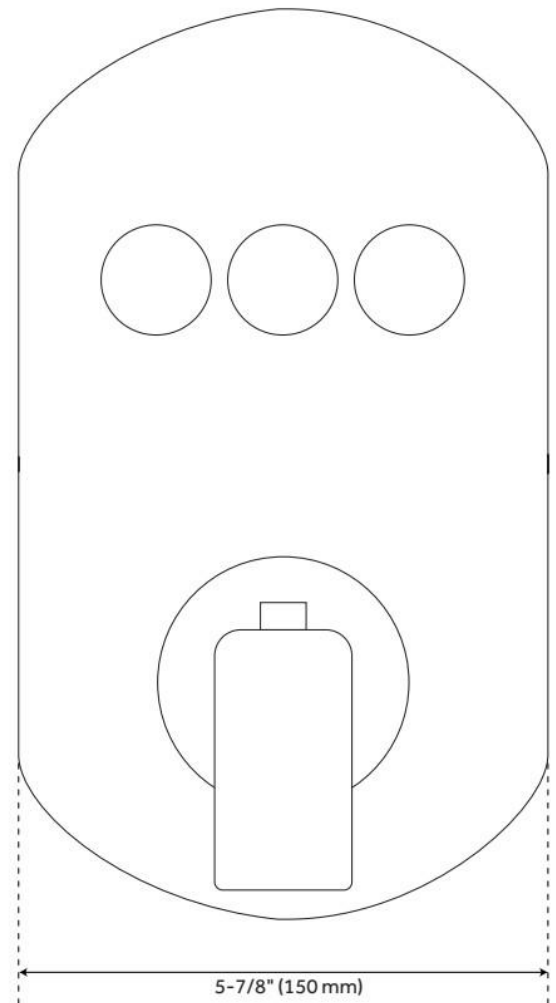

LUNA SIMPLE SELECT 3-WAY THERMOSTATIC VALVE

SKU: 948000

Code: SH443612, SH443613

FEATURES

Material: Brass

Diverter Outlets: 3

Cartridge Type: Thermostatic

ASME A112.18.1/CSA B125.1, LISTED ID: 510357

REVISED 6/3/2024

LUNA SIMPLE SELECT 3-WAY THERMOSTATIC VALVE

SKU: 948000

Code: SH443612, SH443613

REVISED 6/3/2024