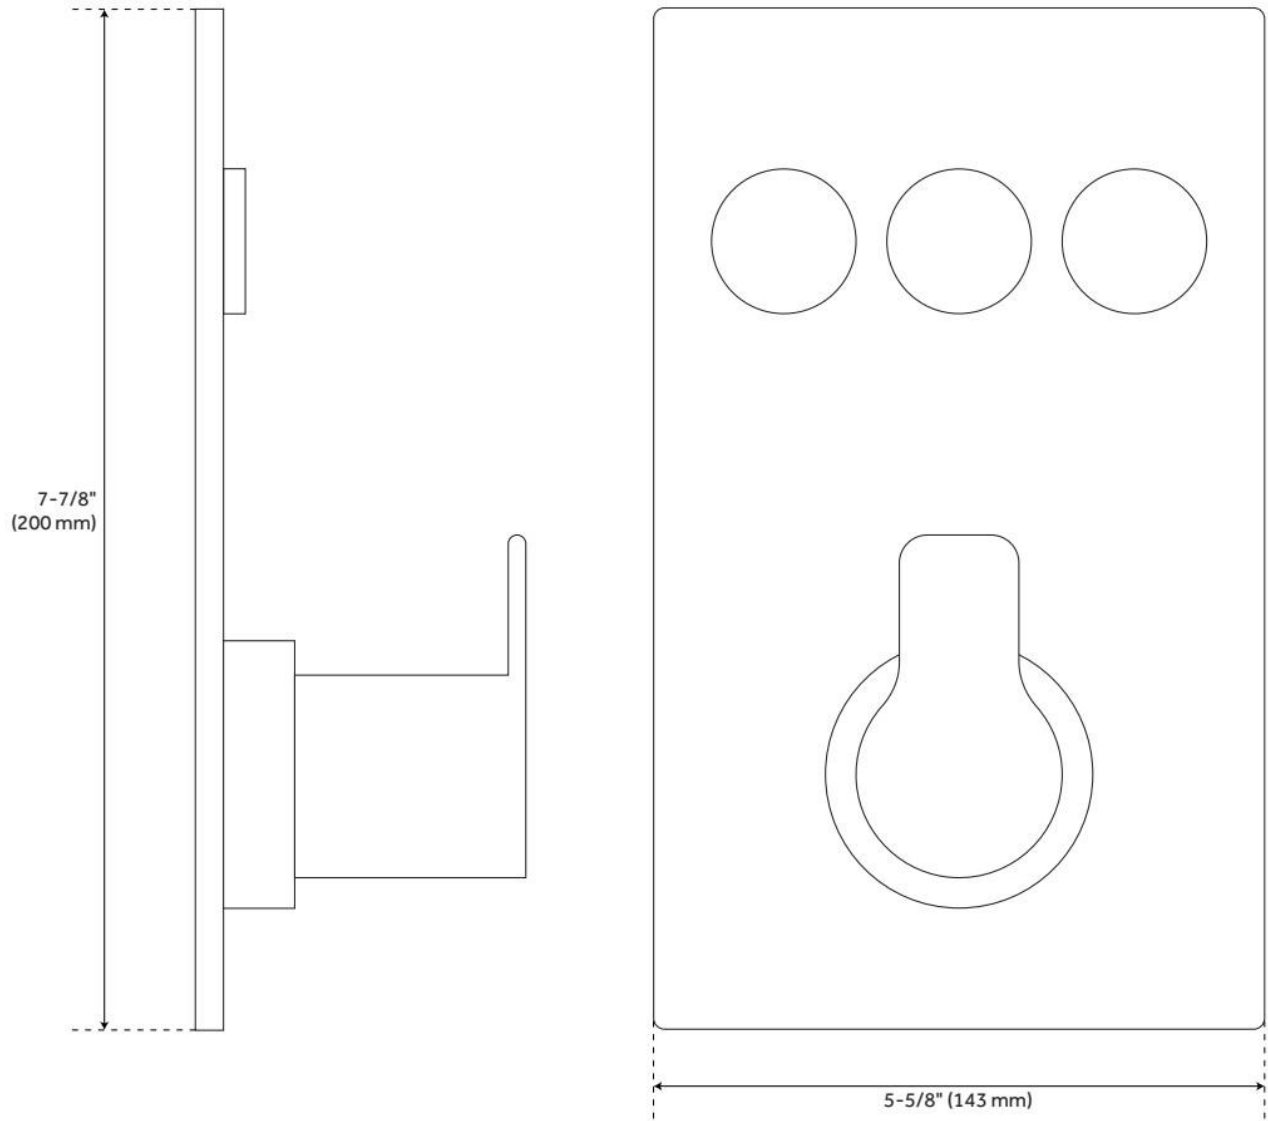

HOLLYN SIMPLE SELECT 3-WAY THERMOSTATIC VALVE

SKU: 948001

Code: SH443614, SH443615

FEATURES

Material: Brass

Diverter Outlets: 3

Cartridge Type: Thermostatic

ASME A112.18.1/CSA B125.1, LISTED ID: 510359

ADDITIONAL FEATURES

REVISED 5/24/2024

HOLLYN SIMPLE SELECT 3-WAY THERMOSTATIC VALVE

SKU: 948001

Code: SH443614, SH443615

REVISED 5/24/2024