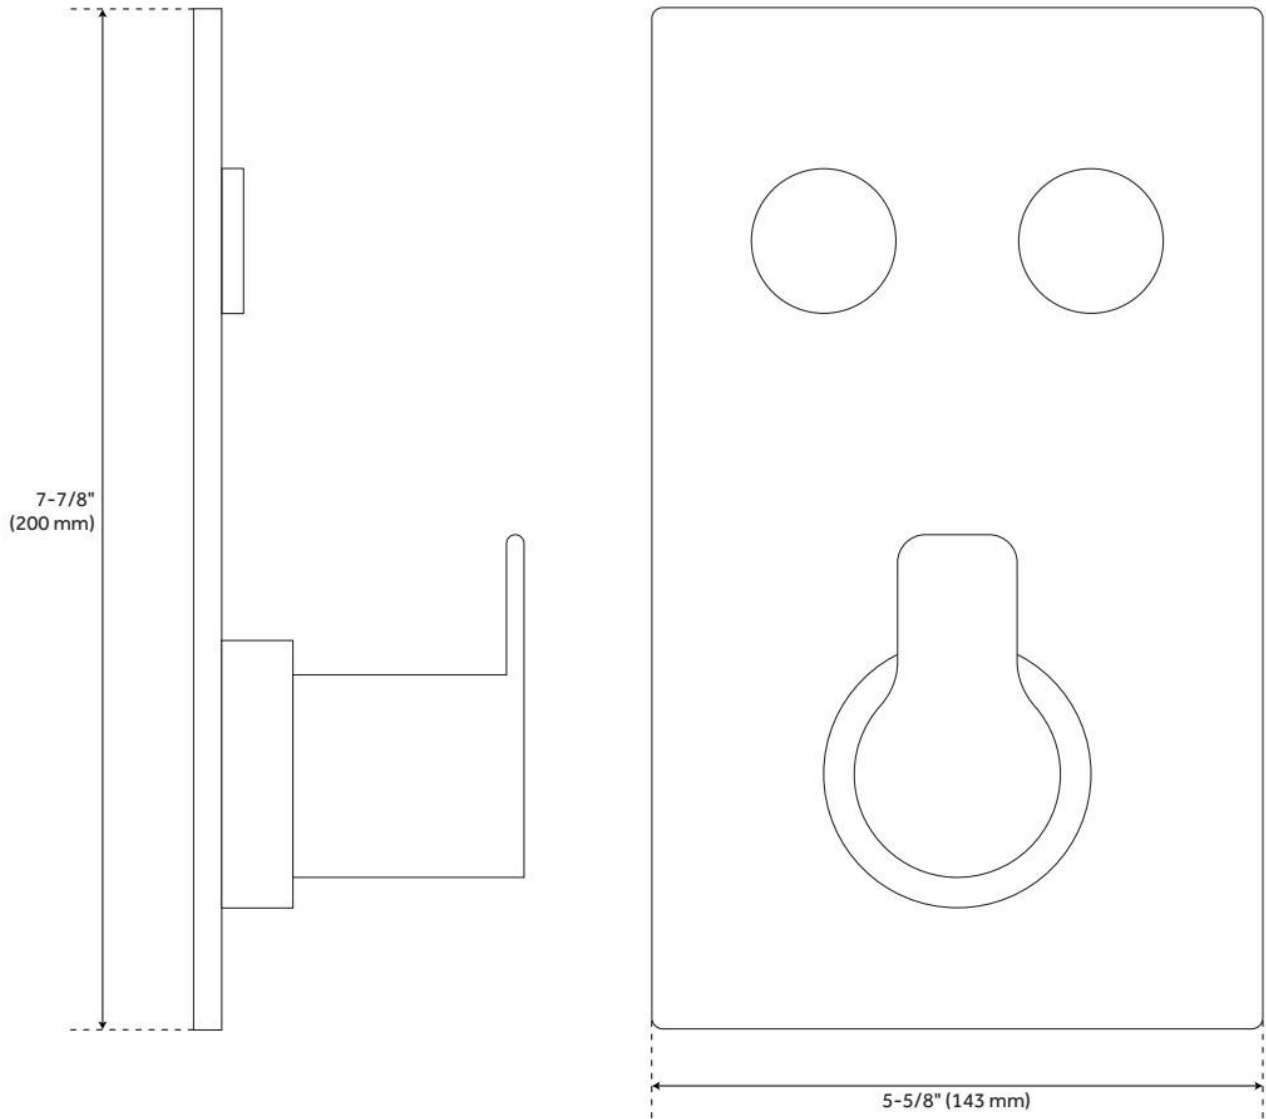

HOLLYN SIMPLE SELECT 2-WAY THERMOSTATIC VALVE

SKU: 948006

Code: SH443748, SH443750

FEATURES

Diverter Outlets: 2

Cartridge Type: Thermostatic

ASME A112.18.1/CSA B125.1, ASSE 1016 Type T, LISTED ID: 510363, 510364

REVISED 5/24/2024

HOLLYN SIMPLE SELECT 2-WAY THERMOSTATIC VALVE

SKU: 948006

Code: SH443748, SH443750

REVISED 5/24/2024