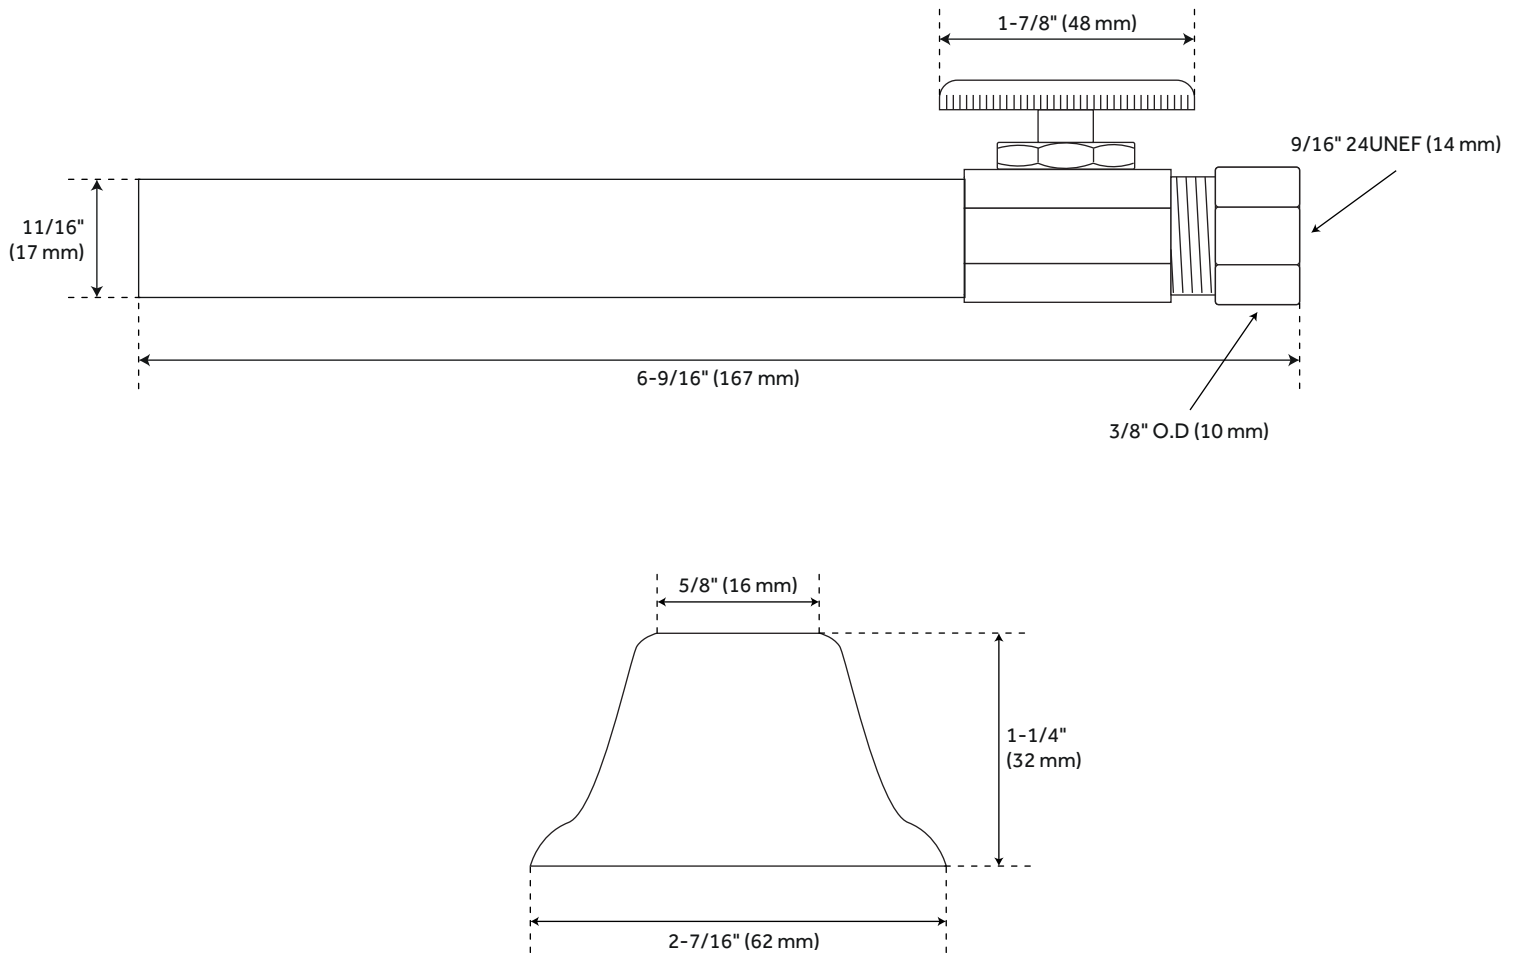

## ADDITIONAL FEATURES

- Supply features a solid brass body and a zinc handle.
- 1/2" Sweat X 3/8" O.D. compression straight stop.
- 5/8" bell flange.
- Flange Diameter (Outside): 2-7/16".
- Supply Length: 6-9/16".

# TOILET SUPPLY KIT WITH 1/2" OD X 3/8" OD STRAIGHT STOP

SKU: 948022

SH213

All dimensions and specifications are nominal and may vary. Use actual products for accuracy in critical situations.