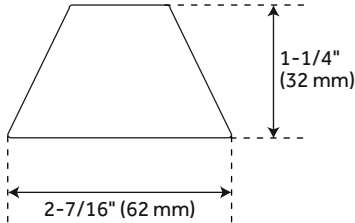

CORRUGATED TOILET SUPPLY KIT WITH 5/8" OD X 3/8" OD ANGLE STOP

SKU: 948025
Code: SH254

FEATURES

Material: Brass

REVISED 3/29/2023

CORRUGATED TOILET SUPPLY KIT WITH 5/8" OD X 3/8" OD ANGLE STOP

SKU: 948025
Code: SH254

ADDITIONAL FEATURES

- Stop valve features a solid brass body and a zinc handle.
- 5/8" O.D. x 3/8" O.D. angle stop.
- 3/8" x 12" Flexible riser.
- 5/8" O.D. Bell flange.
- Flange diameter (Outside): 2-7/16".
- Supply line length: 11-15/16".
- Angle stop connections: 5/8" O.D. X 3/8" O.D.

REVISED 3/29/2023

CORRUGATED TOILET SUPPLY KIT WITH 5/8" OD X 3/8" OD ANGLE STOP

SKU: 948025
SH254

All dimensions and specifications are nominal and may vary. Use actual products for accuracy in critical situations.