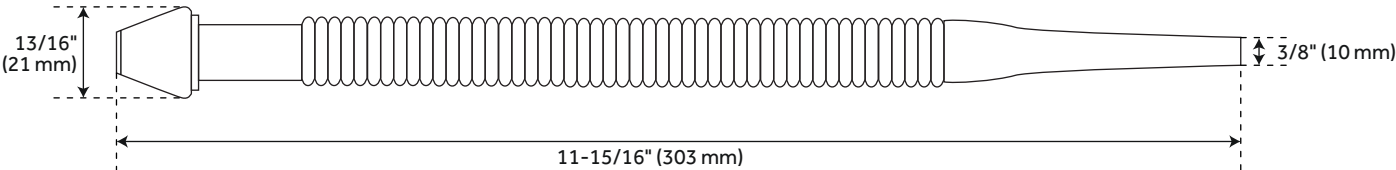

CORRUGATED TOILET SUPPLY KIT WITH 5/8" OD X 3/8" OD ANGLE STOP

SKU: 948025
Code: SH254

FEATURES

Material: Brass

REVISED 3/29/2023

CORRUGATED TOILET SUPPLY KIT WITH 5/8" OD X 3/8" OD ANGLE STOP

SKU: 948025
Code: SH254

ADDITIONAL FEATURES

- Stop valve features a solid brass body and a zinc handle.
- 5/8" O.D. x 3/8" O.D. angle stop.
- 3/8" x 12" Flexible riser.
- 5/8" O.D. Bell flange.
- Flange diameter (Outside): 2-7/16".
- Supply line length: 11-15/16".
- Angle stop connections: 5/8" O.D. X 3/8" O.D.

REVISED 3/29/2023

CORRUGATED TOILET SUPPLY KIT WITH 5/8" OD X 3/8" OD ANGLE STOP

SKU: 948025
SH254

All dimensions and specifications are nominal and may vary. Use actual products for accuracy in critical situations.