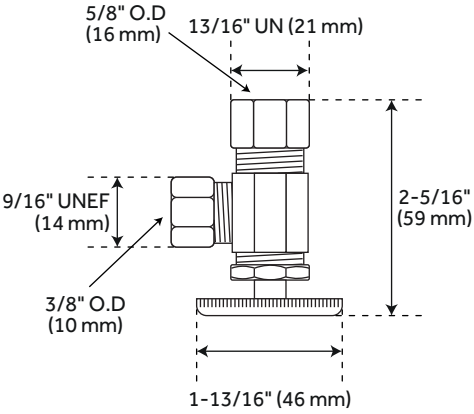

CORRUGATED TOILET SUPPLY KIT WITH 5/8" OD X 3/8" OD ANGLE STOP

SKU: 948025
Code: SH254

FEATURES

Material: Brass

REVISED 3/29/2023

CORRUGATED TOILET SUPPLY KIT WITH 5/8" OD X 3/8" OD ANGLE STOP

SKU: 948025
Code: SH254

ADDITIONAL FEATURES

- Stop valve features a solid brass body and a zinc handle.
- 5/8" O.D. x 3/8" O.D. angle stop.
- 3/8" x 12" Flexible riser.
- 5/8" O.D. Bell flange.
- Flange diameter (Outside): 2-7/16".
- Supply line length: 11-15/16".
- Angle stop connections: 5/8" O.D. X 3/8" O.D.

REVISED 3/29/2023

CORRUGATED TOILET SUPPLY KIT WITH 5/8" OD X 3/8" OD ANGLE STOP

SKU: 948025
SH254

All dimensions and specifications are nominal and may vary. Use actual products for accuracy in critical situations.