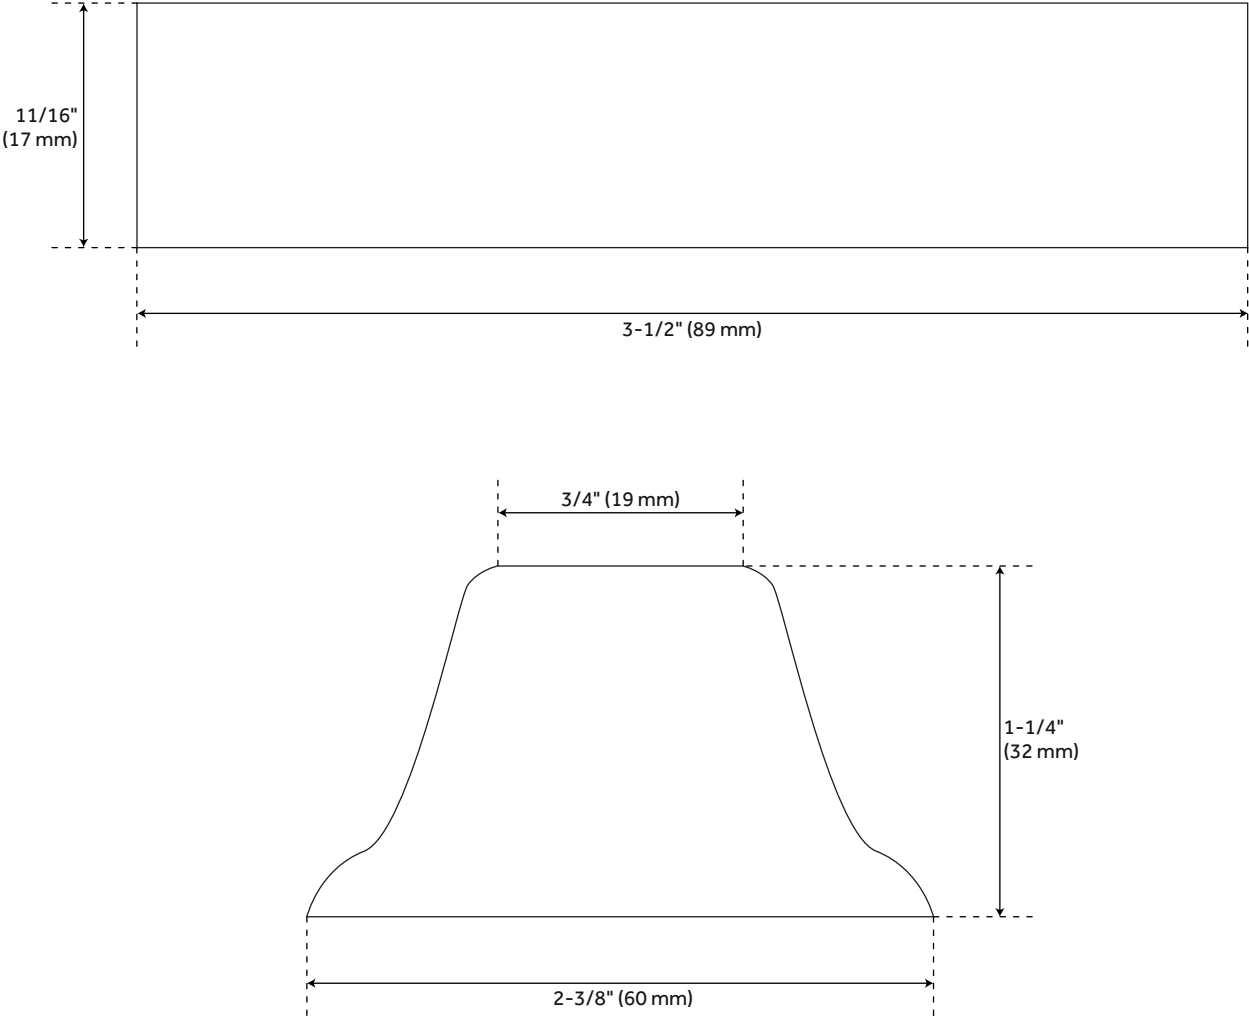

SUPPLY COVER & BELL FLANGE FOR 5/8" OD COPPER PIPE

SKU: 948026
Code: SH261

FEATURES

Length: 3-1/2"

Width: 2-3/8"

Height: 2-3/8"

REVISED 3/22/2023

SUPPLY COVER & BELL FLANGE FOR 5/8" OD COPPER PIPE

SKU: 948026

Code: SH261

ADDITIONAL FEATURES

- Flange Connection: 3/4" O.D.
- Tube Dimensions: 11/16" X 3-1/2".
- Designed to fit over 5/8" O.D. copper pipe.

REVISED 3/22/2023

SUPPLY COVER & BELL FLANGE FOR 5/8" OD COPPER PIPE

SKU: 948026

All dimensions and specifications are nominal and may vary. Use actual products for accuracy in critical situations.