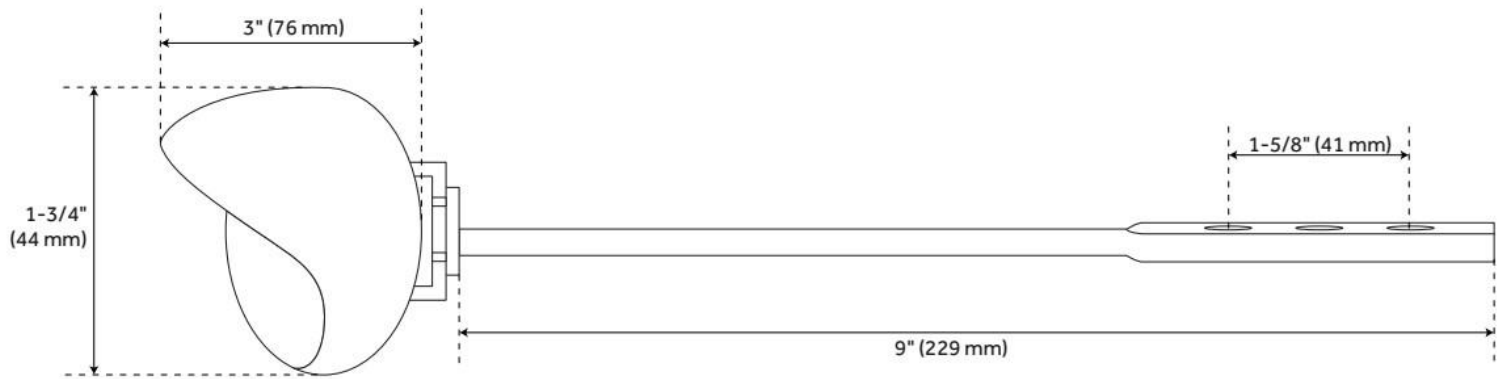

EDGEHILL TOILET FLUSH HANDLE

SKU: 948027
Code: SH422

FEATURES

Material: Brass

ADDITIONAL FEATURES

- Solid brass trip lever and a zinc handle.
- Side mounted installation.
- Flush Handle Placement: Left.
- Overall Width: 3"
- Overall Height: 1-3/4"
- Trip lever length: 9"

REVISED 1/10/2025

EDGEHILL TOILET FLUSH HANDLE

SKU: 948027

Code: SH422

REVISED 1/10/2025