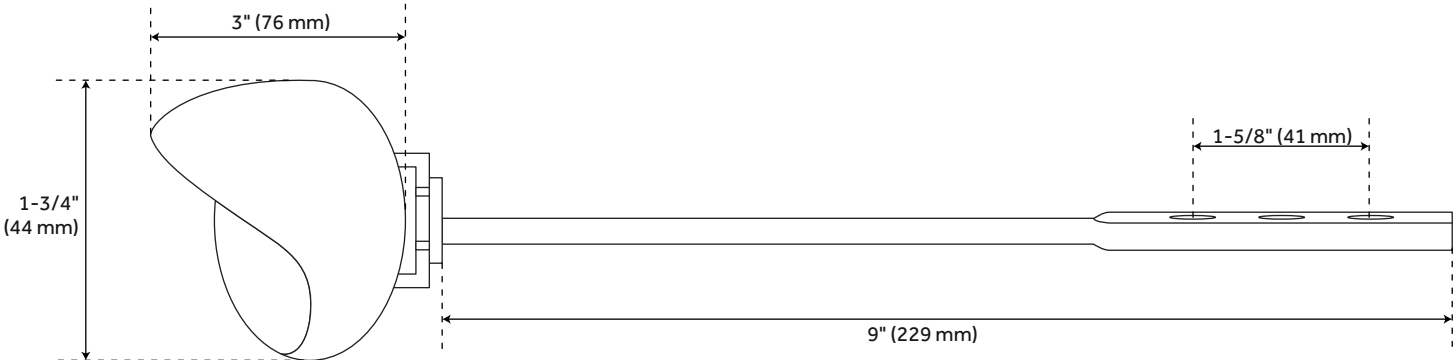

EDGEHILL TOILET TANK HANDLE

SKU: 948027

Code: SH422

FEATURES

Material: Brass

Length: 3"

Width: 7/8"

Height: 1-3/4"

REVISED 3/29/2023

EDGEHILL TOILET TANK HANDLE

SKU: 948027

Code: SH422

ADDITIONAL FEATURES

- Solid brass trip lever and a zinc handle.
- Side mounted installation.
- Trip Lever Placement: Left.
- Overall Width: 3"
- Overall Height: 1-3/4"
- Trip lever length: 9"

REVISED 3/29/2023

EDGEHILL HIGH EFFICIENCY TOILET TANK HANDLE

SKU: 948027
SH422

All dimensions and specifications are nominal and may vary. Use actual products for accuracy in critical situations.