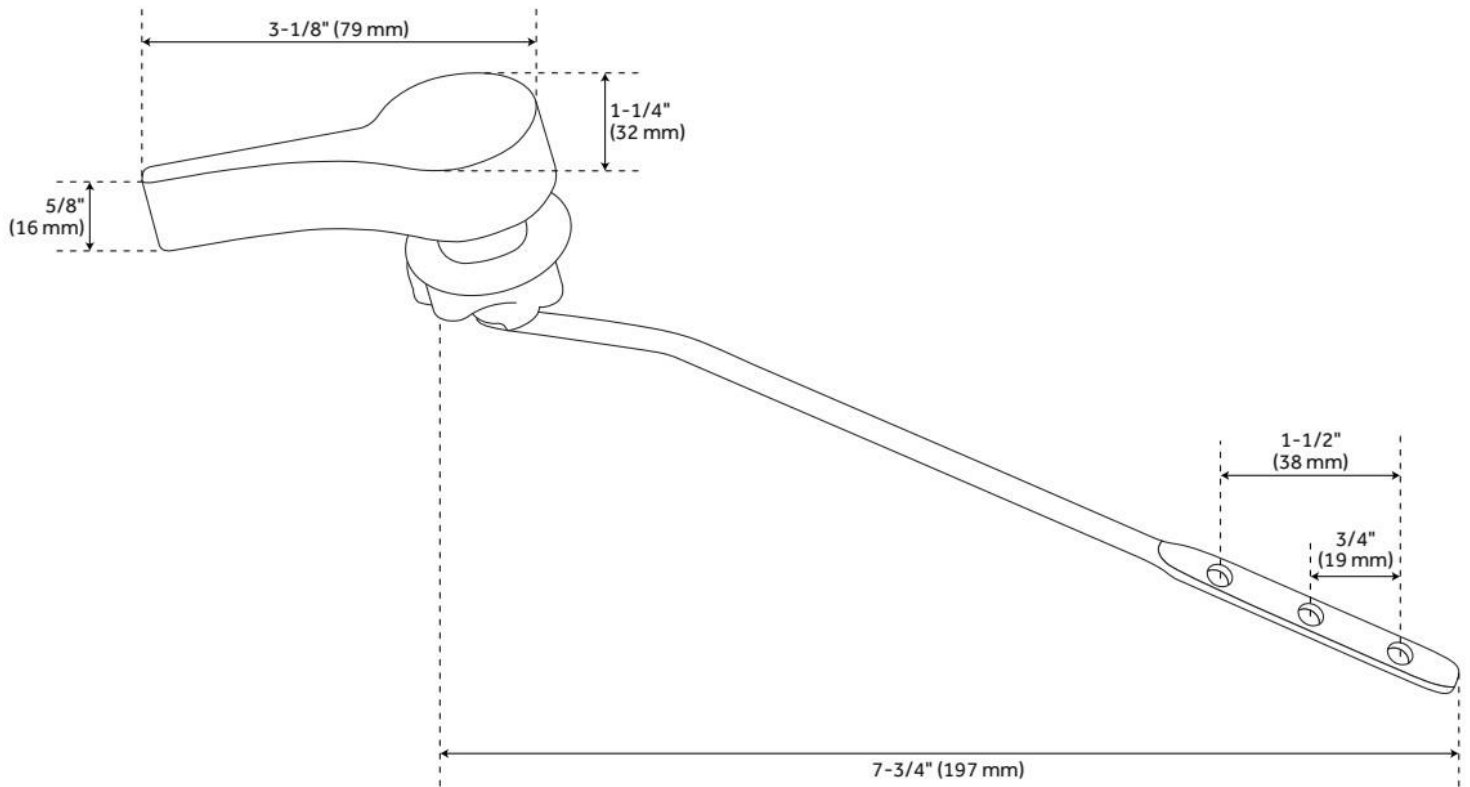

BRADENTON TOILET FLUSH HANDLE

SKU: 948028

Code: SH423

FEATURES

Material: Brass

ADDITIONAL FEATURES

- Solid brass trip lever and a zinc handle.
- Fits most front mount conventional toilet tanks.
- Handle Length: 3-1/8".
- Handle Depth: 5/8".
- Handle Height: 1-1/4".
- Interior trip lever: 7-3/4".

REVISED 1/10/2025

BRADENTON TOILET FLUSH HANDLE

SKU: 948028

Code: SH423

REVISED 1/10/2025