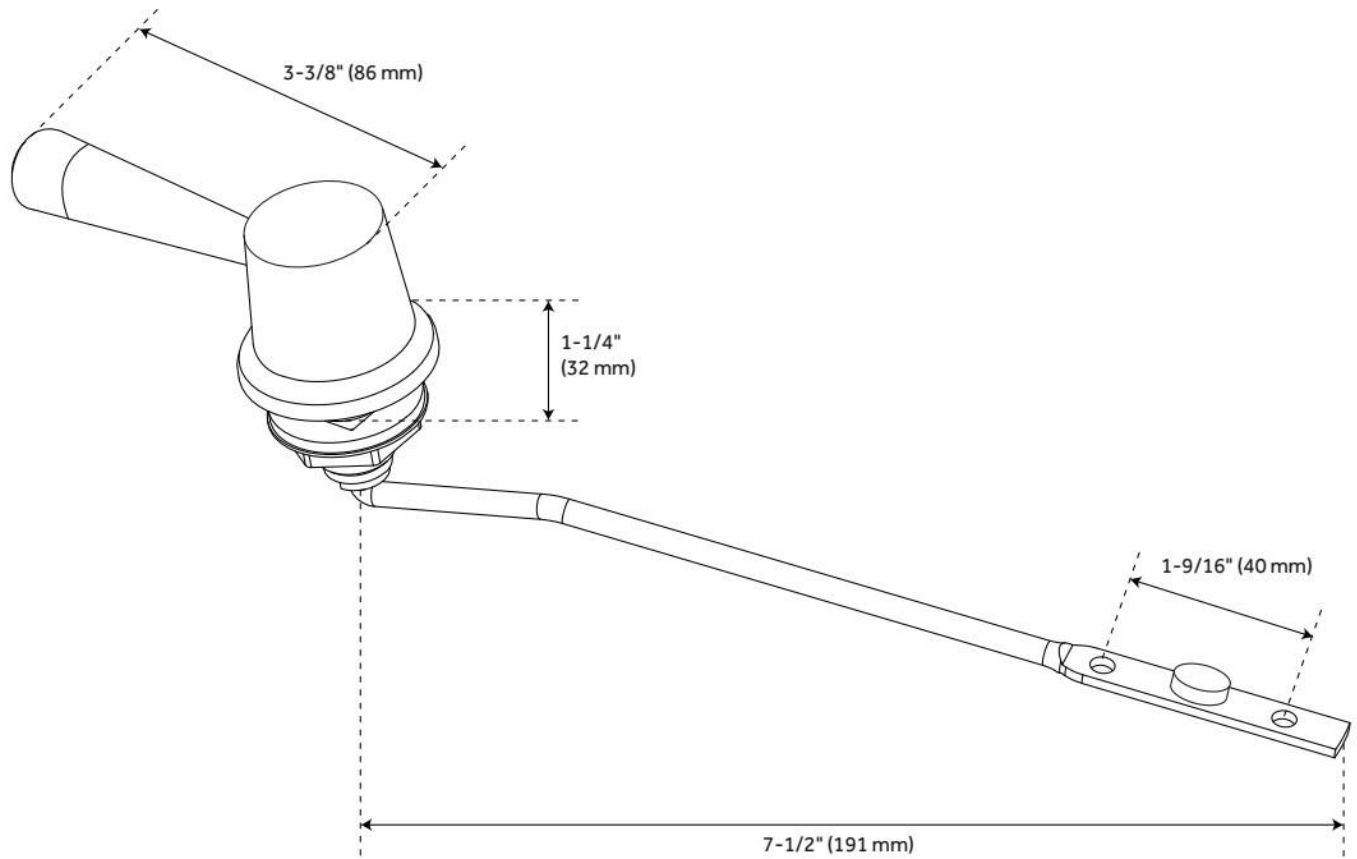

PROVINCETOWN TOILET FLUSH HANDLE

SKU: 948029
Code: SH424

FEATURES

Material: Brass

ADDITIONAL FEATURES

- Solid brass trip lever and a zinc handle.
- Fits most front mount conventional toilet tanks.
- Handle Length: 3-3/8".
- Handle Depth: 1-3/8".
- Handle Height: 1-1/4".
- Interior trip lever: 7-1/2".

REVISED 1/10/2025

PROVINCETOWN TOILET FLUSH HANDLE

SKU: 948029

Code: SH424

REVISED 1/10/2025