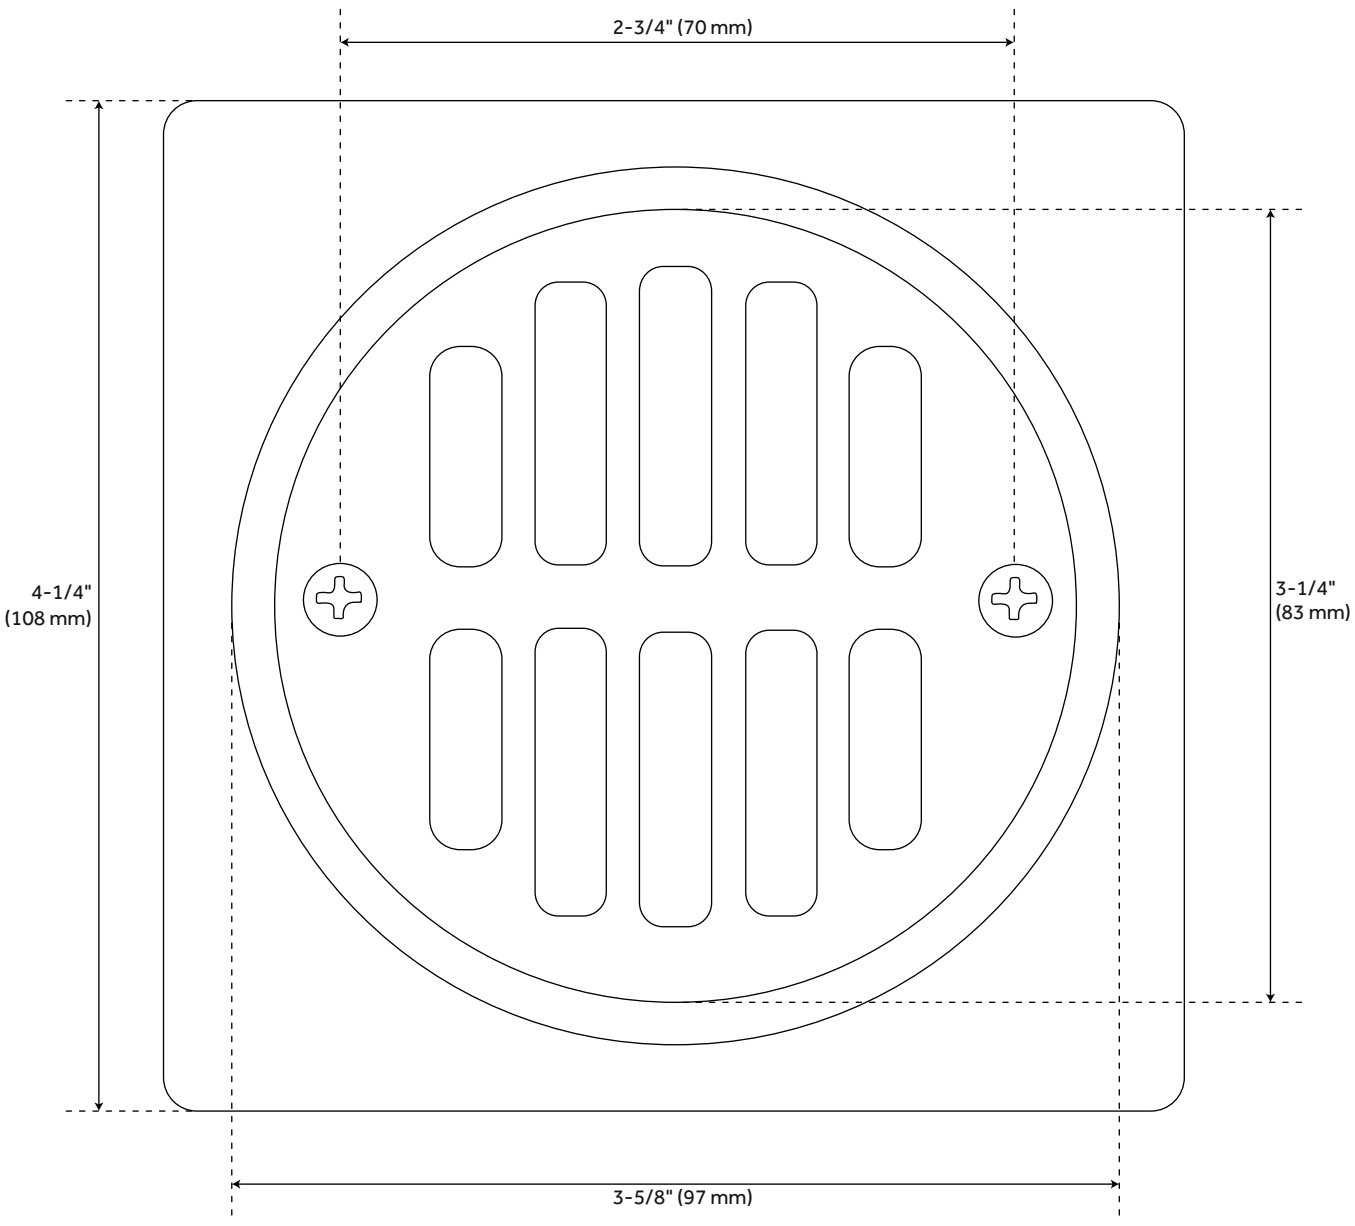

SQUARE SHOWER DRAIN COVER WITH ROUND STRAINER

SKU: 948034
Code: SSH605

FEATURES

Material: Steel

REVISED 3/23/2023

SQUARE SHOWER DRAIN COVER WITH ROUND STRAINER

SKU: 948034
Code: SSH605

ADDITIONAL FEATURES

- Constructed of type 304 stainless steel.
- Includes tile square, strainer, crown and screws.
- Tile Square Dimension: 4-1/4".
- Strainer Diameter: 3-5/8".
- Center-to-Center Screw Holes: 2-3/4".

REVISED 3/23/2023

SQUARE SHOWER DRAIN COVER WITH ROUND STRAINER

SKU: 948034
SH605

All dimensions and specifications are nominal and may vary. Use actual products for accuracy in critical situations.