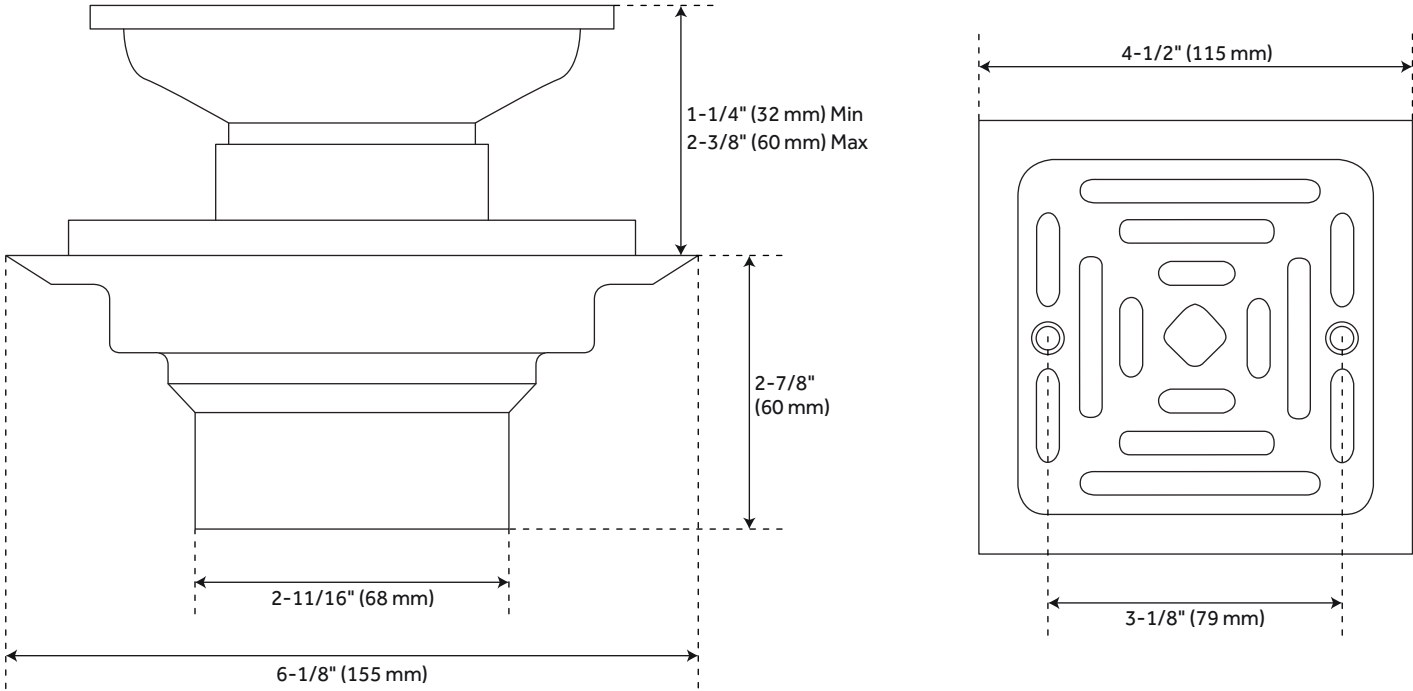

ADELPHI SQUARE SHOWER DRAIN

SKU: 948035

Code: SH607

FEATURES

- Material: Brass
- Length: 4-5/8"
- Width: 4-5/8"
- Height: 4-1/8"
- Assembly Required: No

REVISED 3/17/2023

ADELPHI SQUARE SHOWER DRAIN

SKU: 948035

Code: SH607

ADDITIONAL FEATURES

- Solid brass basket and a PVC drain.
- Width: 4-1/2"
- Length: 4-1/2"
- Height: 1-1/4" min to 2-3/8" max
- Drain Connection: 2" or 3"
- Drain Diameter: 2-11/16"

REVISED 3/17/2023

ADELPHI SQUARE SHOWER DRAIN

SKU: 948035
SH607PN

All dimensions and specifications are nominal and may vary. Use actual products for accuracy in critical situations.