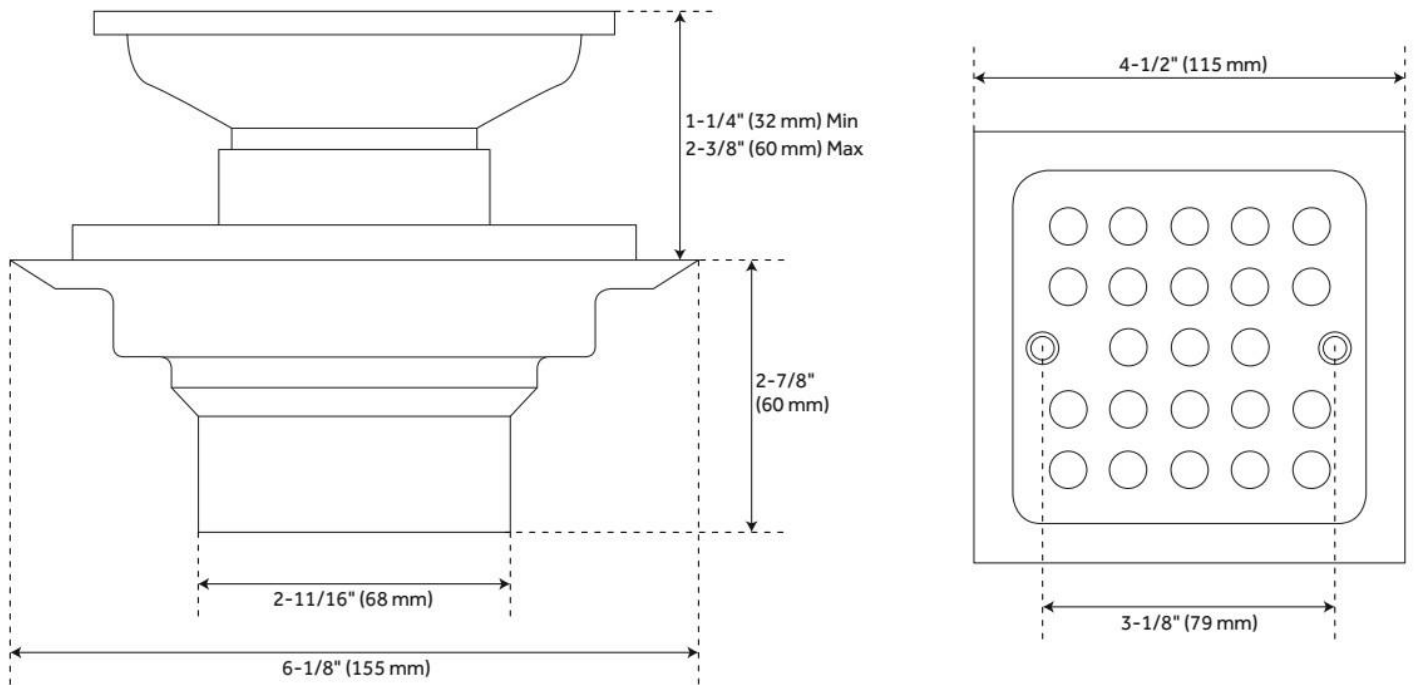

MENLO SQUARE SHOWER DRAIN

SKU: 948036

Code: SH608, SH484209, SH485530

FEATURES

Material: Metal

ASME A112.18.2/CSA B125.2, Massachusetts Accepted, LISTED ID: SH608*

ADDITIONAL FEATURES

- Solid brass basket and a PVC drain.
- Height: 1-1/4" min to 2-3/8" max.
- Drain Connection: 2" or 3".
- Drain Diameter: 2-11/16".

REVISED 10/18/2024

MENLO SQUARE SHOWER DRAIN

SKU: 948036

Code: SH608, SH484209, SH485530

REVISED 10/18/2024