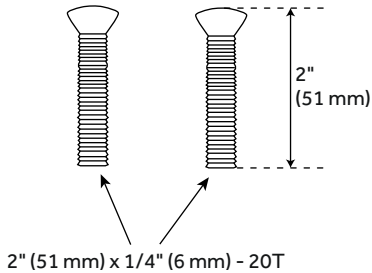

ALCOVE TUB DRAIN & TRIP LEVER OVERFLOW COVER

SKU: 948038

Code: SH621

FEATURES

REVISED 3/22/2023

ALCOVE TUB DRAIN & TRIP LEVER OVERFLOW COVER

SKU: 948038

Code: SH621

ADDITIONAL FEATURES

- Solid brass trip plate with handle.
- Trip waste shoe strainer.
- Drain body constructed of solid brass.
- Drain strainer constructed of stainless steel.
- Adapts to most trip waste assemblies.

REVISED 3/22/2023

ALCOVE TUB DRAIN & TRIP LEVER OVERFLOW COVER

SKU: 948038

All dimensions and specifications are nominal and may vary. Use actual products for accuracy in critical situations.