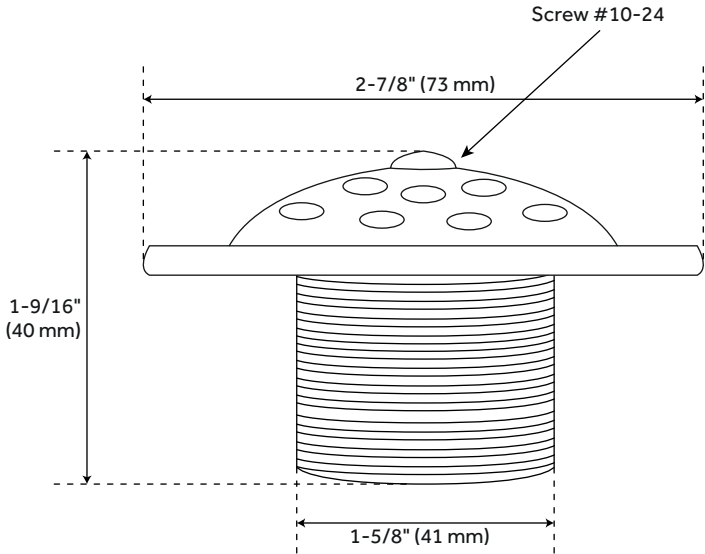

ALCOVE TUB DRAIN & TRIP LEVER OVERFLOW COVER

SKU: 948038

Code: SH621

FEATURES

REVISED 3/22/2023

ALCOVE TUB DRAIN & TRIP LEVER OVERFLOW COVER

SKU: 948038

Code: SH621

ADDITIONAL FEATURES

- Solid brass trip plate with handle.
- Trip waste shoe strainer.
- Drain body constructed of solid brass.
- Drain strainer constructed of stainless steel.
- Adapts to most trip waste assemblies.

REVISED 3/22/2023

ALCOVE TUB DRAIN & TRIP LEVER OVERFLOW COVER

SKU: 948038

All dimensions and specifications are nominal and may vary. Use actual products for accuracy in critical situations.