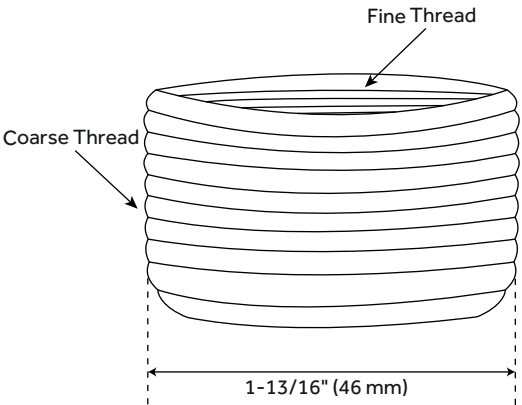

ALCOVE TUB DRAIN & TRIP LEVER OVERFLOW COVER

SKU: 948038

Code: SH621

FEATURES

REVISED 3/22/2023

ALCOVE TUB DRAIN & TRIP LEVER OVERFLOW COVER

SKU: 948038

Code: SH621

ADDITIONAL FEATURES

- Solid brass trip plate with handle.
- Trip waste shoe strainer.
- Drain body constructed of solid brass.
- Drain strainer constructed of stainless steel.
- Adapts to most trip waste assemblies.

REVISED 3/22/2023

ALCOVE TUB DRAIN & TRIP LEVER OVERFLOW COVER

SKU: 948038

All dimensions and specifications are nominal and may vary. Use actual products for accuracy in critical situations.