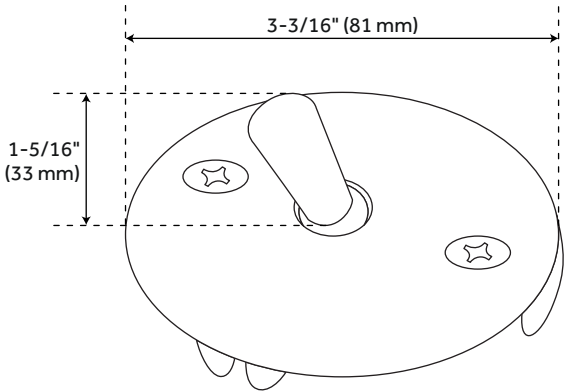

ALCOVE TUB DRAIN & TRIP LEVER OVERFLOW COVER

SKU: 948038

Code: SH621

FEATURES

REVISED 3/22/2023

ALCOVE TUB DRAIN & TRIP LEVER OVERFLOW COVER

SKU: 948038

Code: SH621

ADDITIONAL FEATURES

- Solid brass trip plate with handle.
- Trip waste shoe strainer.
- Drain body constructed of solid brass.
- Drain strainer constructed of stainless steel.
- Adapts to most trip waste assemblies.

REVISED 3/22/2023

ALCOVE TUB DRAIN & TRIP LEVER OVERFLOW COVER

SKU: 948038

All dimensions and specifications are nominal and may vary. Use actual products for accuracy in critical situations.