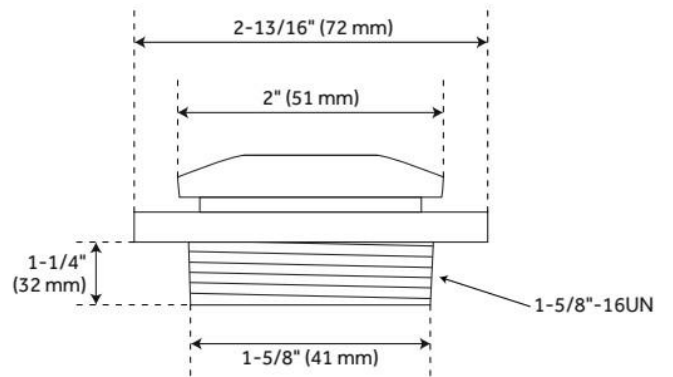

ALCOVE TUB POP-UP DRAIN & OVERFLOW COVER

SKU: 948039

Code: SH622

REVISED 9/2/2025