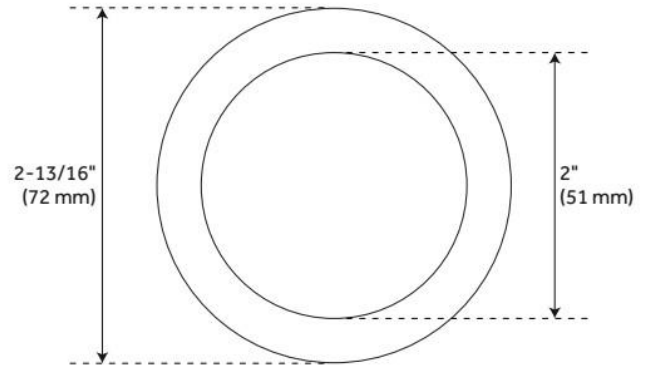

ALCOVE TUB POP-UP DRAIN & OVERFLOW COVER

SKU: 948039

Code: SH622

REVISED 9/2/2025