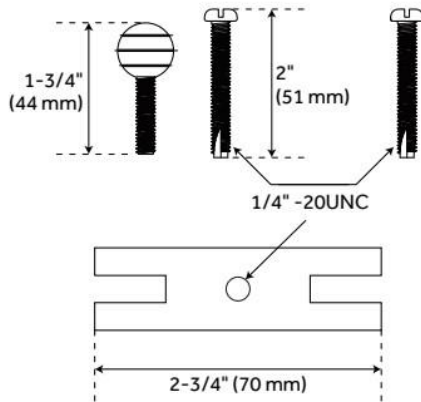

ALCOVE TUB POP-UP DRAIN & OVERFLOW COVER

SKU: 948039

Code: SH622

REVISED 9/2/2025