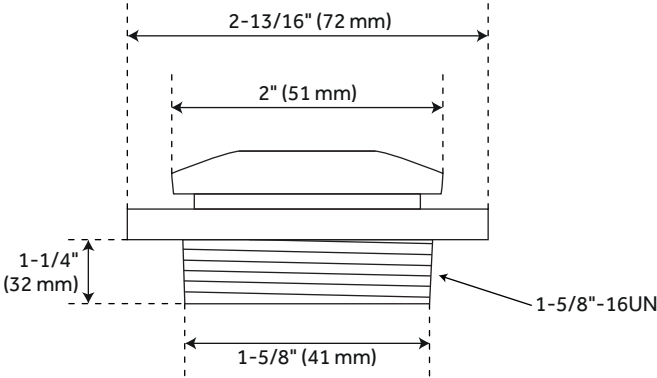

## FEATURES

Length: 3-3/16"

Width: 2-13/16"

Height: 1-1/4"

Fits Drain Hole Size: 1-1/2"

ASME A112.18.1/CSA B125.1

ASSE 1016 Type P

Massachusetts Accepted

# ALCOVE TUB POP-UP DRAIN & OVERFLOW COVER

SKU: 948039

Code: SH477094, SH622, SH484078, SH485511

## ADDITIONAL FEATURES

- Drain Escutcheon Diameter: 2-13/16"
- Overflow Cover Diameter: 3-3/16".

REVISED 1/23/2024

# ALCOVE TUB POP-UP DRAIN & OVERFLOW COVER

All dimensions and specifications are nominal and may vary. Use actual products for accuracy in critical situations.