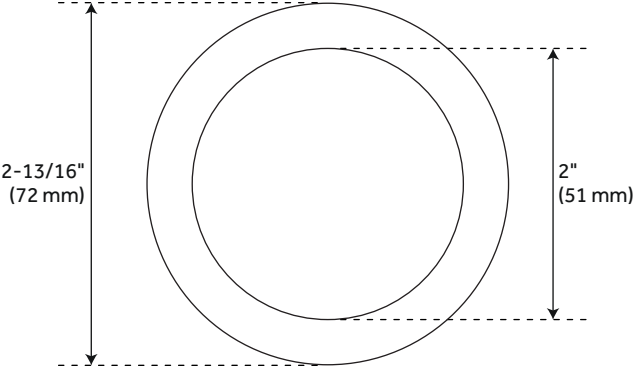

## FEATURES

Length: 3-3/16"

Width: 2-13/16"

Height: 1-1/4"

Fits Drain Hole Size: 1-1/2"

ASME A112.18.1/CSA B125.1

ASSE 1016 Type P

Massachusetts Accepted

# ALCOVE TUB POP-UP DRAIN & OVERFLOW COVER

SKU: 948039

Code: SH477094, SH622, SH484078, SH485511

## ADDITIONAL FEATURES

- Drain Escutcheon Diameter: 2-13/16"
- Overflow Cover Diameter: 3-3/16".

REVISED 1/23/2024

# ALCOVE TUB POP-UP DRAIN & OVERFLOW COVER

All dimensions and specifications are nominal and may vary. Use actual products for accuracy in critical situations.