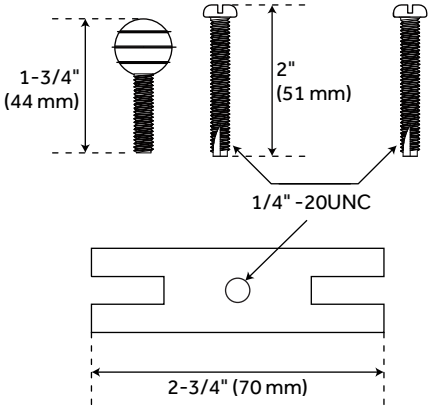

## FEATURES

Length: 3-3/16"

Width: 2-13/16"

Height: 1-1/4"

Fits Drain Hole Size: 1-1/2"

ASME A112.18.1/CSA B125.1

ASSE 1016 Type P

Massachusetts Accepted

# ALCOVE TUB POP-UP DRAIN & OVERFLOW COVER

SKU: 948039

Code: SH477094, SH622, SH484078, SH485511

## ADDITIONAL FEATURES

- Drain Escutcheon Diameter: 2-13/16"
- Overflow Cover Diameter: 3-3/16".

REVISED 1/23/2024

# ALCOVE TUB POP-UP DRAIN & OVERFLOW COVER

All dimensions and specifications are nominal and may vary. Use actual products for accuracy in critical situations.