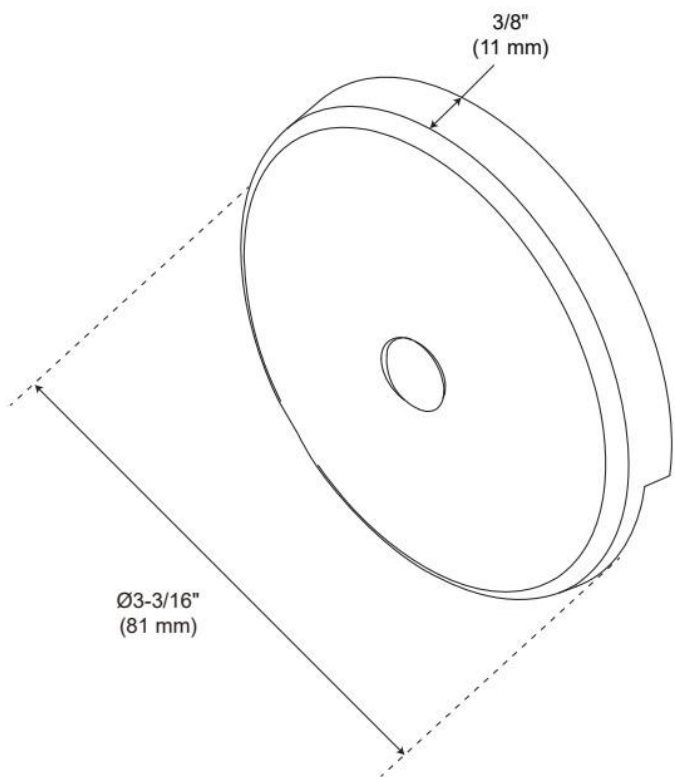

OVERFLOW COVER PLATE WITH SINGLE SCREW

SKU: 948040

Code: SH631

FEATURES

ADDITIONAL FEATURES

- Constructed of solid brass, ensuring durability and reliability.
- Fits standard overflow drains on bathtubs.
- 2 to 1 hole converter bracket included.
- Diameter: 3-3/16".

REVISED 1/10/2025

OVERFLOW COVER PLATE WITH SINGLE SCREW

SKU: 948040

Code: SH631

REVISED 1/10/2025