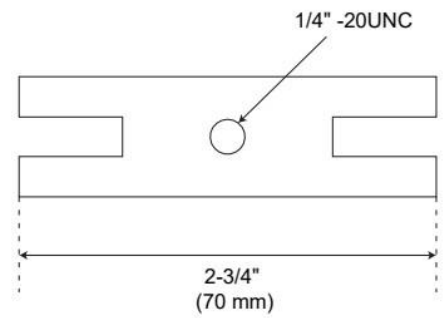

OVERFLOW COVER PLATE WITH SINGLE SCREW

SKU: 948040

Code: SH631

FEATURES

ADDITIONAL FEATURES

- Constructed of solid brass, ensuring durability and reliability.
- Fits standard overflow drains on bathtubs.
- 2 to 1 hole converter bracket included.
- Diameter: 3-3/16".

REVISED 1/10/2025

OVERFLOW COVER PLATE WITH SINGLE SCREW

SKU: 948040

Code: SH631

REVISED 1/10/2025