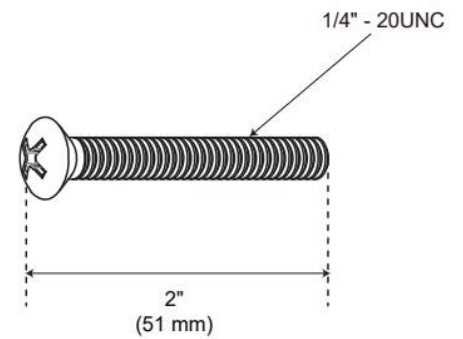

OVERFLOW COVER PLATE WITH SINGLE SCREW

SKU: 948040

Code: SH631

FEATURES

ADDITIONAL FEATURES

- Constructed of solid brass, ensuring durability and reliability.
- Fits standard overflow drains on bathtubs.
- 2 to 1 hole converter bracket included.
- Diameter: 3-3/16".

REVISED 1/10/2025

OVERFLOW COVER PLATE WITH SINGLE SCREW

SKU: 948040

Code: SH631

REVISED 1/10/2025