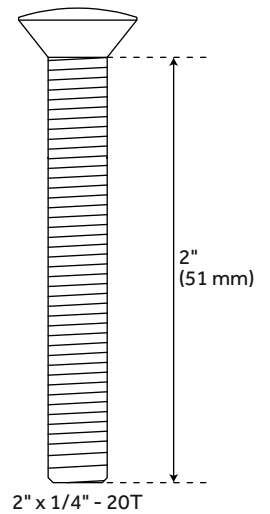

OVERFLOW COVER PLATE WITH SINGLE SCREW

SKU: 948040

Code: SH631

FEATURES

Length: 3-1/4"

Width: 3-1/4"

Height: 3/8"

REVISED 3/22/2023

OVERFLOW COVER PLATE WITH SINGLE SCREW

SKU: 948040

Code: SH631

ADDITIONAL FEATURES

- Constructed of solid brass, ensuring durability and reliability.
- Fits standard overflow drains on bathtubs.
- 2 to 1 hole converter bracket included.
- Diameter: 3-3/16".

REVISED 3/22/2023

OVERFLOW COVER PLATE WITH SINGLE SCREW

SKU: 948040

SH631

All dimensions and specifications are nominal and may vary. Use actual products for accuracy in critical situations.