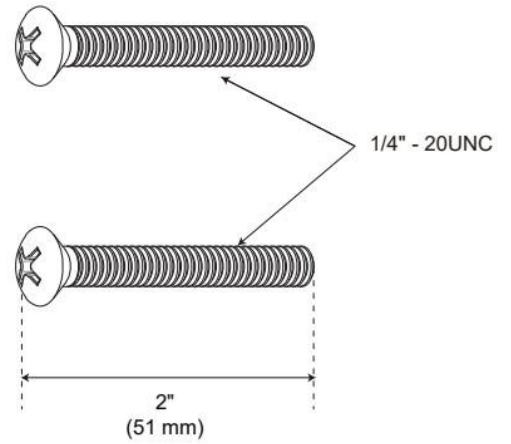

OVERFLOW COVER PLATE WITH TWO SCREWS

SKU: 948041

Code: SH632

FEATURES

ADDITIONAL FEATURES

- Constructed of solid brass, ensuring durability and reliability.
- Fits standard overflow drains on bathtubs.
- Diameter: 3-3/16".

REVISED 1/10/2025

OVERFLOW COVER PLATE WITH TWO SCREWS

SKU: 948041

Code: SH632

REVISED 1/10/2025