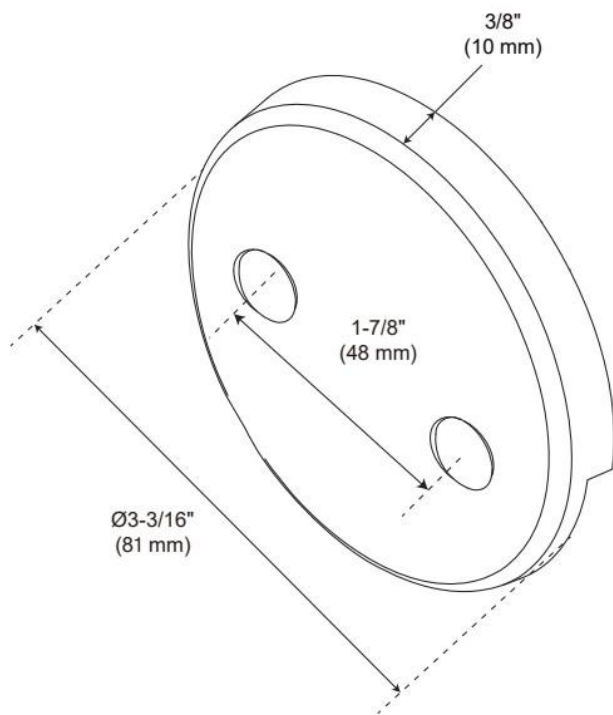

OVERFLOW COVER PLATE WITH TWO SCREWS

SKU: 948041

Code: SH632

FEATURES

ADDITIONAL FEATURES

- Constructed of solid brass, ensuring durability and reliability.
- Fits standard overflow drains on bathtubs.
- Diameter: 3-3/16".

REVISED 1/10/2025

OVERFLOW COVER PLATE WITH TWO SCREWS

SKU: 948041

Code: SH632

REVISED 1/10/2025