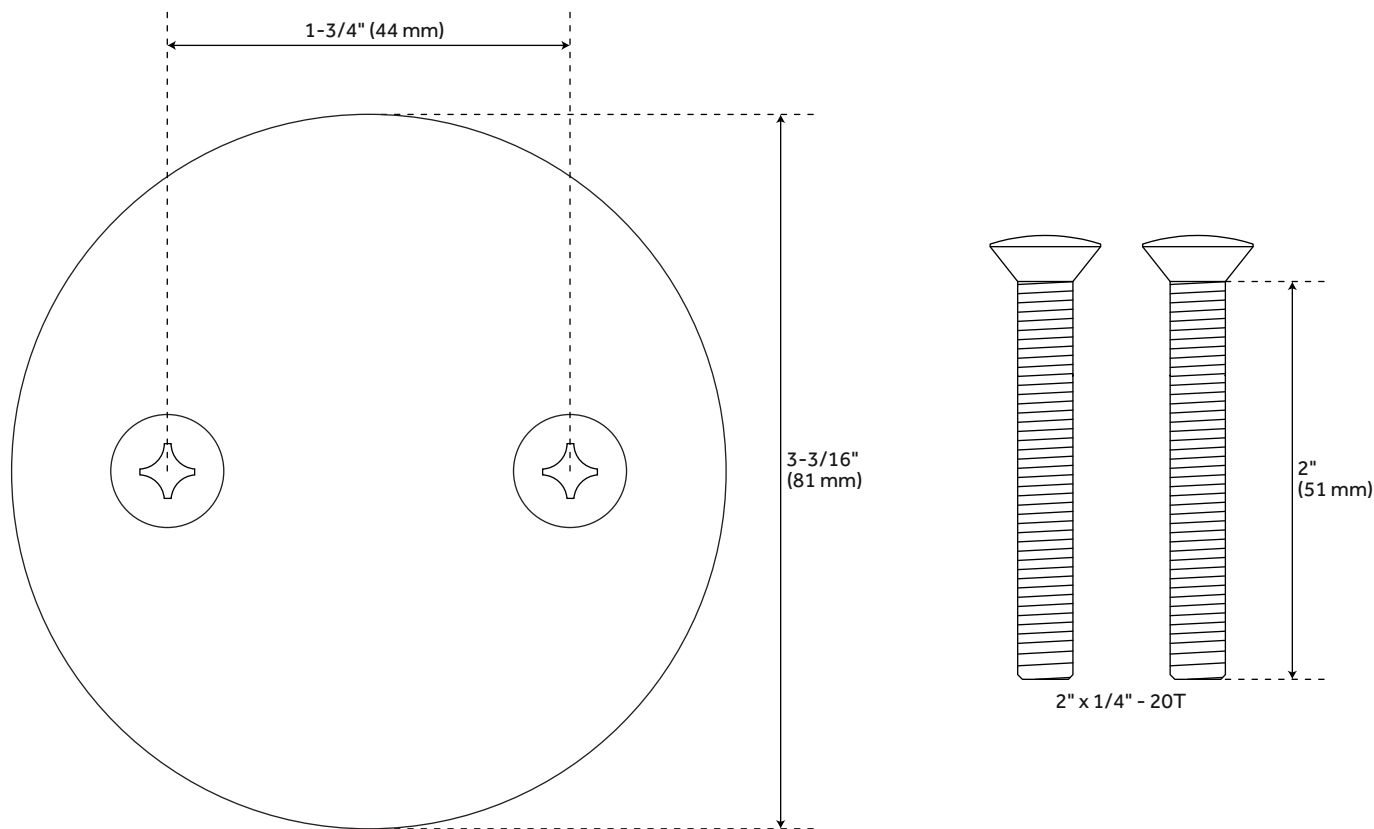

OVERFLOW COVER PLATE WITH TWO SCREWS

SKU: 948041

Code: SH632

FEATURES

REVISED 3/17/2023

OVERFLOW COVER PLATE WITH TWO SCREWS

SKU: 948041

Code: SH632

ADDITIONAL FEATURES

- Constructed of solid brass, ensuring durability and reliability.
- Fits standard overflow drains on bathtubs.
- Diameter: 3-3/16".

REVISED 3/17/2023

OVERFLOW COVER PLATE WITH TWO SCREWS

SKU: 948041

SH632

All dimensions and specifications are nominal and may vary. Use actual products for accuracy in critical situations.