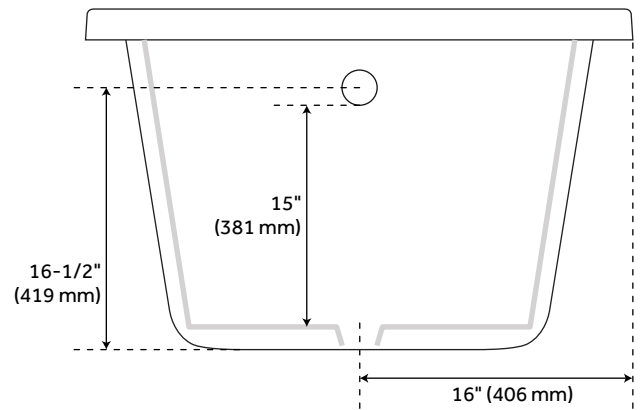

60" X 32" BRADENTON ACRYLIC DROP-IN SOAKING TUB

SKU: 948046

Code: SHBDS6032

FEATURES

Design: Modern
Product Finish: White
Material: Acrylic
Length: 59-1/2"
Width: 32"
Height: 21"
Overflow Hole: Yes
Water Depth To Overflow: 15"
Exterior Treatment: Smooth
Interior Treatment: Smooth
Faucet Included: No
Shape: Rectangle
Tub Overflow: Yes
Tub Material: Acrylic
Tub Interior Length: 41"
Tub Interior Width: 20"
Faucet Drillings: No Drillings
Water Capacity (Gallons): 48"
Tub Weight Uncrated (lbs): 77

REVISED 10/31/2023

60" X 32" BRADENTON ACRYLIC DROP-IN SOAKING TUB

SKU: 948046

Code: SHBDS6032

ADDITIONAL FEATURES

- All dimensions ($\pm 1/2"$).
- Integral arm rests.
- Textured slip-resistant bottom.
- Pre-leveled base.
- Optional Quick Connect Drop-In Drain Kit Includes:
 - Floor Plate, 1-1/2" PVC Pipe, 2" x 1-1/2" Trap Adapters, 1 Brass Threaded, 1 Brass Unthreaded Tailpiece and Plug.
 - Installs above your subfloor, but underneath your cement floor or tile, so you do not need access below the fixture.
- [ABS drain version available if needed for your installation.](#)

REVISED 10/31/2023

60" X 32" BRADENTON ACRYLIC DROP-IN SOAKING TUB

All dimensions and specifications are nominal and may vary. Use actual products for accuracy in critical situations.