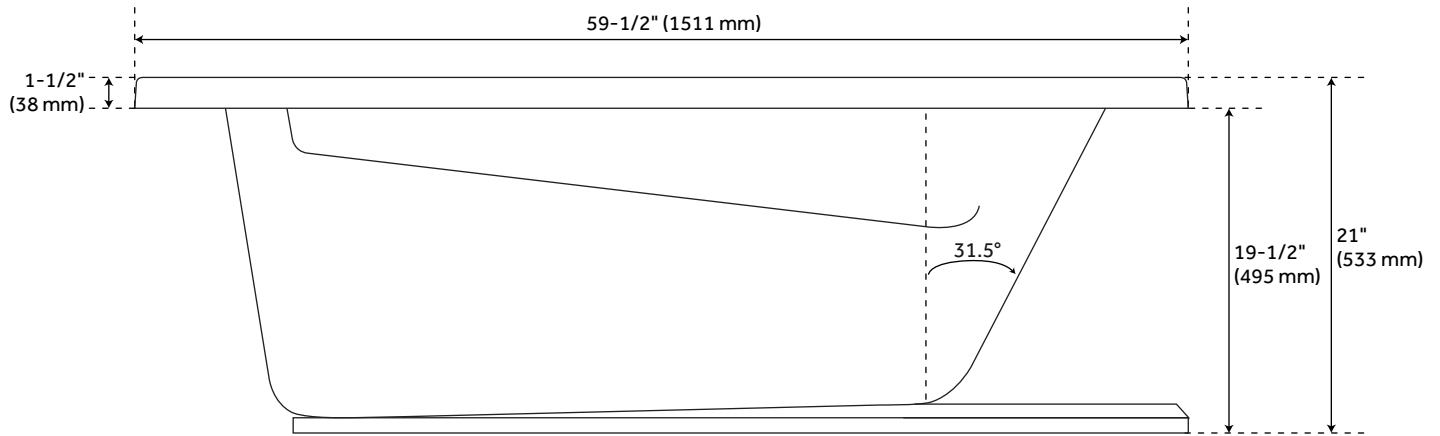

60" X 32" BRADENTON ACRYLIC DROP-IN SOAKING TUB

SKU: 948046

Code: SHBDS6032

FEATURES

Design: Modern
Product Finish: White
Material: Acrylic
Length: 59-1/2"
Width: 32"
Height: 21"
Overflow Hole: Yes
Water Depth To Overflow: 15"
Exterior Treatment: Smooth
Interior Treatment: Smooth
Faucet Included: No
Shape: Rectangle
Tub Overflow: Yes
Tub Material: Acrylic
Tub Interior Length: 41"
Tub Interior Width: 20"
Faucet Drillings: No Drillings
Water Capacity (Gallons): 48"
Tub Weight Uncrated (lbs): 77

REVISED 10/31/2023

60" X 32" BRADENTON ACRYLIC DROP-IN SOAKING TUB

SKU: 948046

Code: SHBDS6032

ADDITIONAL FEATURES

- All dimensions ($\pm 1/2"$).
- Integral arm rests.
- Textured slip-resistant bottom.
- Pre-leveled base.
- Optional Quick Connect Drop-In Drain Kit Includes:
 - Floor Plate, 1-1/2" PVC Pipe, 2" x 1-1/2" Trap Adapters, 1 Brass Threaded, 1 Brass Unthreaded Tailpiece and Plug.
 - Installs above your subfloor, but underneath your cement floor or tile, so you do not need access below the fixture.
- [ABS drain version available if needed for your installation.](#)

REVISED 10/31/2023

60" X 32" BRADENTON ACRYLIC DROP-IN SOAKING TUB

All dimensions and specifications are nominal and may vary. Use actual products for accuracy in critical situations.