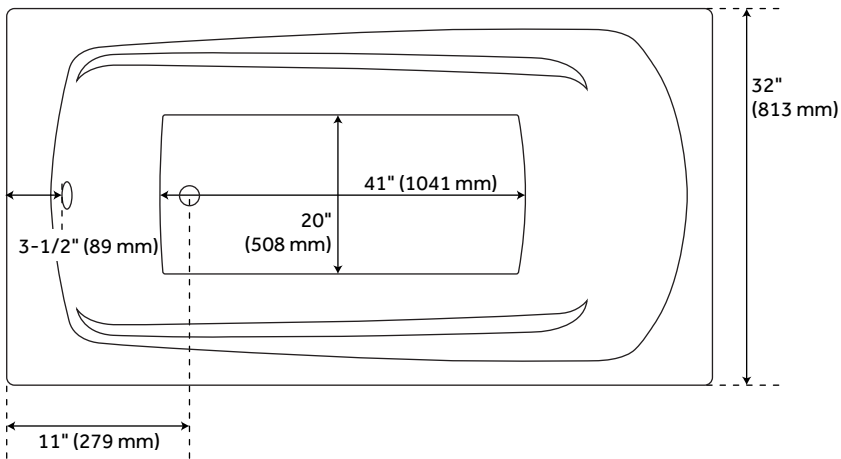

60" X 32" BRADENTON ACRYLIC DROP-IN SOAKING TUB

SKU: 948046

Code: SHBDS6032

FEATURES

Design: Modern
Product Finish: White
Material: Acrylic
Length: 59-1/2"
Width: 32"
Height: 21"
Overflow Hole: Yes
Water Depth To Overflow: 15"
Exterior Treatment: Smooth
Interior Treatment: Smooth
Faucet Included: No
Shape: Rectangle
Tub Overflow: Yes
Tub Material: Acrylic
Tub Interior Length: 41"
Tub Interior Width: 20"
Faucet Drillings: No Drillings
Water Capacity (Gallons): 48"
Tub Weight Uncrated (lbs): 77

REVISED 10/31/2023

60" X 32" BRADENTON ACRYLIC DROP-IN SOAKING TUB

SKU: 948046

Code: SHBDS6032

ADDITIONAL FEATURES

- All dimensions ($\pm 1/2"$).
- Integral arm rests.
- Textured slip-resistant bottom.
- Pre-leveled base.
- Optional Quick Connect Drop-In Drain Kit Includes:
 - Floor Plate, 1-1/2" PVC Pipe, 2" x 1-1/2" Trap Adapters, 1 Brass Threaded, 1 Brass Unthreaded Tailpiece and Plug.
 - Installs above your subfloor, but underneath your cement floor or tile, so you do not need access below the fixture.
- [ABS drain version available if needed for your installation.](#)

REVISED 10/31/2023

60" X 32" BRADENTON ACRYLIC DROP-IN SOAKING TUB

All dimensions and specifications are nominal and may vary. Use actual products for accuracy in critical situations.